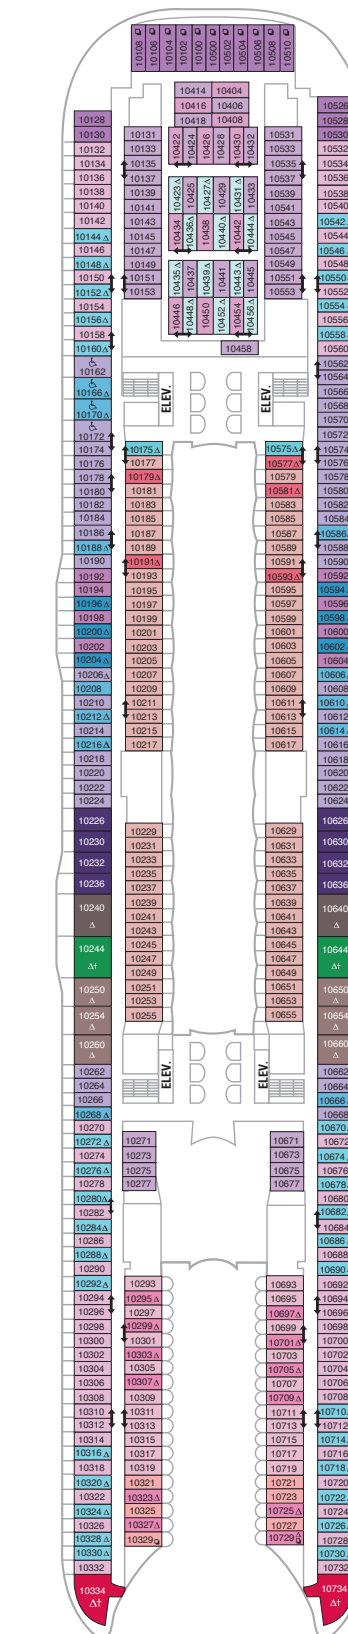

DECK 18

SUITES REFLECTING SECOND STORY OF LOFTS ON DECK 17

DECK 17

SUITES RL TL L1 L2

DECK 16

LEGENDS

- △ Stateroom with sofa bed
 - * Stateroom has third Pullman bed available
 - + Stateroom has third and fourth Pullman beds available
 - ◆ Stateroom with sofa bed and third Pullman bed available
 - ‡ Stateroom has four additional Pullman beds available
 - ↑ Connecting staterooms
 - ♿ Indicates accessible staterooms
 - ▣ Stateroom has an obstructed view
-
- 🍷 Dining Venue
 - 🎮 Entertainment Area
 - 🍹 Bars & Lounges
 - 👶 Kids & Teens Area
 - 🏊 Pool
 - ♨ Spa
 - 🏋 Fitness
 - 🏃 Running Track
 - 🧗 Rock climbing
 - 🌊 FlowRider®
 - ℹ Information
 - 🏢 Conference Center
 - 🛍 Shopping
 - 🎰 Casino

DECK 15

DECK 14

SUITES	VS	OS	GS	J3	J4	
BALCONY	1C	2C	1D	2D	5D	6D
BOARDWALK VIEW BALCONY	1I	2I	4I			
CENTRAL PARK VIEW BALCONY	1J	2J				
INTERIOR	1V	2V	4V			

DECK 12

SUITES	VS	A3	OS	GS	J4	
BALCONY	1C	2C	1D	2D	5D	6D
BOARDWALK VIEW BALCONY	1I	2I	4I			
CENTRAL PARK VIEW BALCONY	1J	2J				
INTERIOR	1V	2V	4V			

DECK 11

SUITES	A3	OS	GS	J4
BALCONY	1A	1C	2C	1D 2D SD 6D
BOARDWALK VIEW BALCON	1I	2I	4I	
CENTRAL PARK VIEW BALCONY	1J	2J		
OCEAN VIEW	1K	6N		
INTERIOR	1R	4U	1V 3V 4V	

DECK 10

SUITES	A2	OS	GT	GS	J4
BALCONY	1C	2C	1D 2D SD 6D		
BOARDWALK VIEW BALCON	1I	2I	4I		
CENTRAL PARK VIEW BALCONY	1J	2J			
OCEAN VIEW	6N				
INTERIOR	4U	1V	3V 4V		

DECK 9

SUITES	A2	GT	GS	J4
BALCONY	1C	2C	1D 4D 7D 8D	
BOARDWALK VIEW BALCON	1I	2I	4I	
OCEAN VIEW	6N			
INTERIOR	1S	4U	1V 3V 6V	

DECK 8

SUITES **A1 GS J3 J4**

BALCONY **1C 2C 1D 4D 7D 8D**

BOARDWALK VIEW BALCONY **1I 2I 4I**