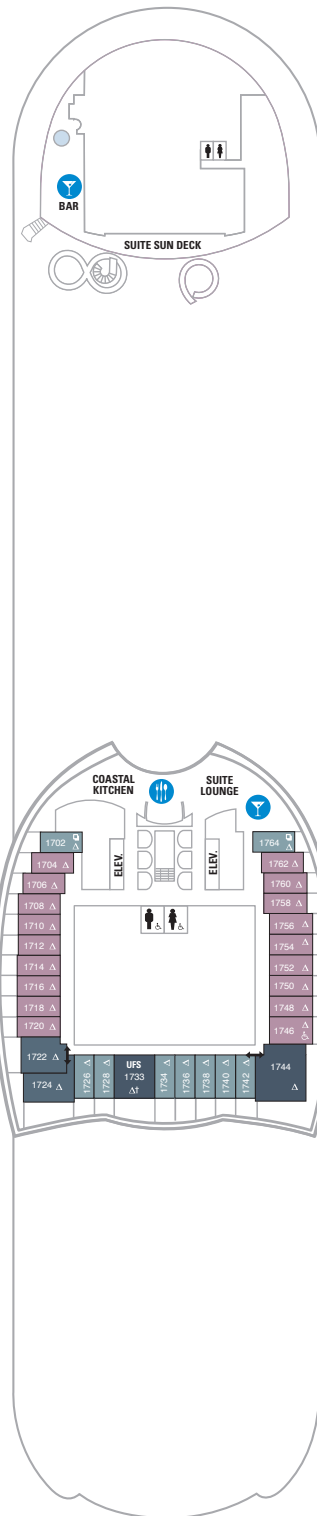

DECK 18

SUITES REFLECTING SECOND STORY OF LOFTS ON DECK 17

DECK 17

SUITES RL TL L1 L2

DECK 16

LEGENDS

- △ Stateroom with sofa bed
 - * Stateroom has third Pullman bed available
 - + Stateroom has third and fourth Pullman beds available
 - ◆ Stateroom with sofa bed and third Pullman bed available
 - ‡ Stateroom has four additional Pullman beds available
 - ↑ Connecting staterooms
 - ♿ Indicates accessible staterooms
 - ▣ Stateroom has an obstructed view
-
- 🍷 Dining Venue
 - 🎮 Entertainment Area
 - 🍹 Bars & Lounges
 - 👶 Kids & Teens Area
 - 🏊 Pool
 - ♨ Spa
 - 🏋 Fitness
 - 🏃 Running Track
 - 🧗 Rock climbing
 - 🌊 FlowRider®
 - ℹ Information
 - 🏢 Conference Center
 - 🛍 Shopping
 - 🎰 Casino

DECK 15

DECK 14

SUITES	VS	OS	GS	J3	J4	
BALCONY	1C	2C	1D	2D	5D	6D
BOARDWALK VIEW BALCONY	1I	2I	4I			
CENTRAL PARK VIEW BALCONY	1J	2J				
INTERIOR	1V	2V	4V			

DECK 12

SUITES	VS	A3	OS	GS	J4	
BALCONY	1C	2C	1D	2D	5D	6D
BOARDWALK VIEW BALCONY	1I	2I	4I			
CENTRAL PARK VIEW BALCONY	1J	2J				
INTERIOR	1V	2V	4V			

DECK 11

SUITES	A3	OS	GS	J4
BALCONY	1A	1C	2C	1D 2D SD 6D
BOARDWALK VIEW BALCON	1I	2I	4I	
CENTRAL PARK VIEW BALCONY	1J	2J		
OCEAN VIEW	1K	6N		
INTERIOR	1R	4U	1V 3V 4V	

DECK 10

SUITES	A2	OS	GT	GS	J4
BALCONY	1C	2C	1D 2D SD 6D		
BOARDWALK VIEW BALCON	1I	2I	4I		
CENTRAL PARK VIEW BALCONY	1J	2J			
OCEAN VIEW	6N				
INTERIOR	4U	1V	3V 4V		