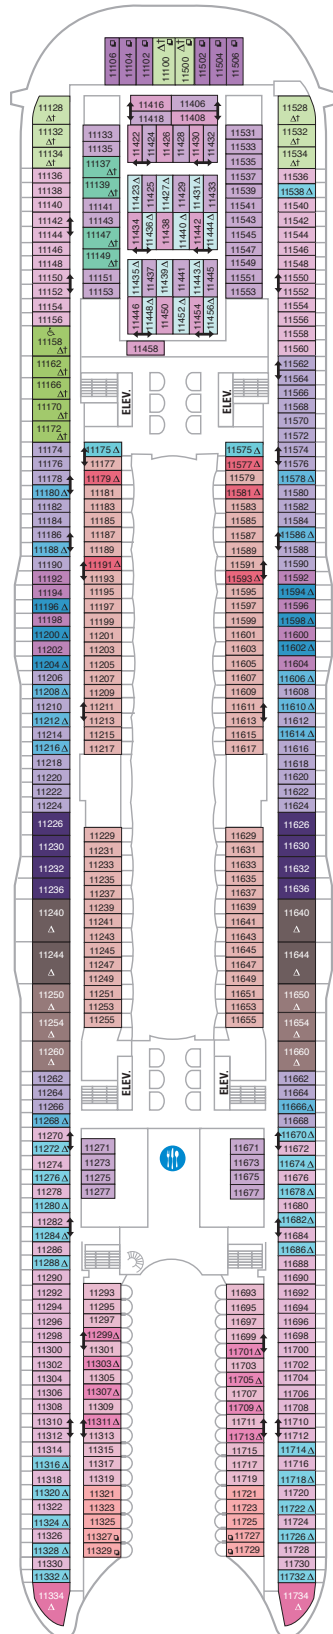

DECK 18

SUITES REFLECTING SECOND STORY OF LOFTS ON DECK 17

DECK 17

SUITES RL TL L1 L2

DECK 16

LEGENDS

- △ Stateroom with sofa bed
 - * Stateroom has third Pullman bed available
 - + Stateroom has third and fourth Pullman beds available
 - ◆ Stateroom with sofa bed and third Pullman bed available
 - ‡ Stateroom has four additional Pullman beds available
 - ↑ Connecting staterooms
 - ♿ Indicates accessible staterooms
 - ▣ Stateroom has an obstructed view
-
- 🍷 Dining Venue
 - 🎮 Entertainment Area
 - 🍹 Bars & Lounges
 - 👶 Kids & Teens Area
 - 🏊 Pool
 - ♨ Spa
 - 🏋 Fitness
 - 🏃 Running Track
 - 🧗 Rock climbing
 - 🌊 FlowRider®
 - ℹ Information
 - 🏢 Conference Center
 - 🛍 Shopping
 - 🎰 Casino

DECK 15

DECK 14

SUITES	VS	OS	GS	J3	J4	
BALCONY	1C	2C	1D	2D	5D	6D
BOARDWALK VIEW BALCONY	1I	2I	4I			
CENTRAL PARK VIEW BALCONY	1J	2J				
INTERIOR	1V	2V	4V			

DECK 12

SUITES	VS	A3	OS	GS	J4	
BALCONY	1C	2C	1D	2D	5D	6D
BOARDWALK VIEW BALCONY	1I	2I	4I			
CENTRAL PARK VIEW BALCONY	1J	2J				
INTERIOR	1V	2V	4V			

DECK 11

SUITES	A3	OS	GS	J4
BALCONY	1A	1C	2C	1D 2D SD 6D
BOARDWALK VIEW BALCON	1I	2I	4I	
CENTRAL PARK VIEW BALCONY	1J	2J		
OCEAN VIEW	1K	6N		
INTERIOR	1R	4U	1V 3V 4V	

DECK 10

SUITES	A2	OS	GT	GS	J4
BALCONY	1C	2C	1D 2D SD 6D		
BOARDWALK VIEW BALCON	1I	2I	4I		
CENTRAL PARK VIEW BALCONY	1J	2J			
OCEAN VIEW	6N				
INTERIOR	4U	1V	3V 4V		

DECK 9

SUITES	A2	GT	GS	J4
BALCONY	1C	2C	1D 4D 7D 8D	
BOARDWALK VIEW BALCON	1I	2I	4I	
OCEAN VIEW	6N			
INTERIOR	1S	4U	1V 3V 6V	

DECK 8

SUITES **A1 GS J3 J4**

BALCONY **1C 2C 1D 4D 7D 8D**

BOARDWALK VIEW BALCONY **1I 2I 4I**