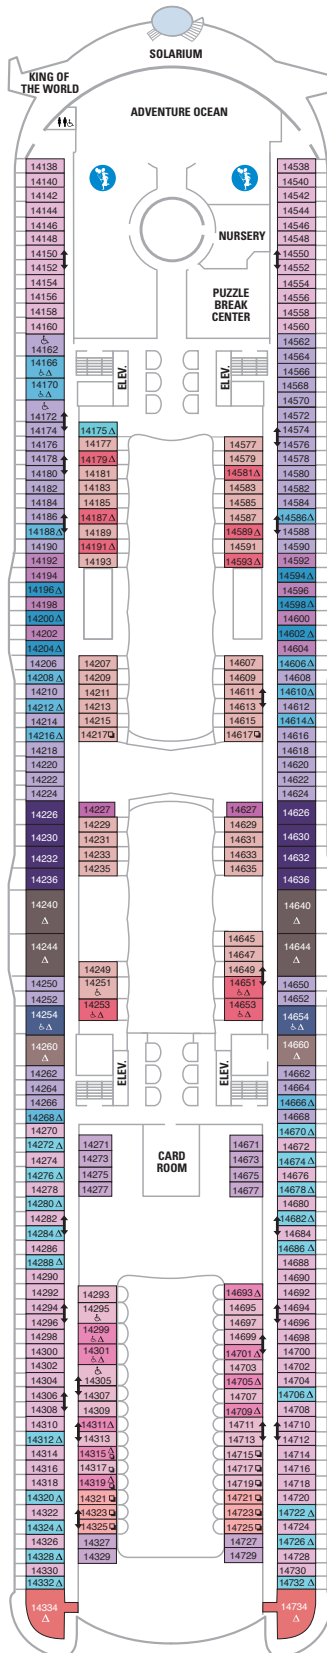

DECK 18

SUITES REFLECTING SECOND STORY OF LOFTS ON DECK 17

DECK 17

SUITES RL TL L1 L2

DECK 16

LEGENDS

- △ Stateroom with sofa bed
 - * Stateroom has third Pullman bed available
 - + Stateroom has third and fourth Pullman beds available
 - ◆ Stateroom with sofa bed and third Pullman bed available
 - ‡ Stateroom has four additional Pullman beds available
 - ↑ Connecting staterooms
 - ♿ Indicates accessible staterooms
 - ▣ Stateroom has an obstructed view
-
- 🍷 Dining Venue
 - 🎮 Entertainment Area
 - 🍹 Bars & Lounges
 - 👶 Kids & Teens Area
 - 🏊 Pool
 - ♨ Spa
 - 🏋 Fitness
 - 🏃 Running Track
 - 🧗 Rock climbing
 - 🌊 FlowRider®
 - ℹ Information
 - 🏢 Conference Center
 - 🛍 Shopping
 - 🎰 Casino

DECK 15

DECK 14

SUITES	VS	OS	GS	J3	J4	
BALCONY	1C	2C	1D	2D	5D	6D
BOARDWALK VIEW BALCONY	1I	2I	4I			
CENTRAL PARK VIEW BALCONY	1J	2J				
INTERIOR	1V	2V	4V			

DECK 12

SUITES	VS	A3	OS	GS	J4	
BALCONY	1C	2C	1D	2D	5D	6D
BOARDWALK VIEW BALCONY	1I	2I	4I			
CENTRAL PARK VIEW BALCONY	1J	2J				
INTERIOR	1V	2V	4V			

DECK 11

SUITES	A3	OS	GS	J4
BALCONY	1A	1C	2C	1D 2D SD 6D
BOARDWALK VIEW BALCON	1I	2I	4I	
CENTRAL PARK VIEW BALCONY	1J	2J		
OCEAN VIEW	1K	6N		
INTERIOR	1R	4U	1V 3V 4V	

DECK 10

SUITES	A2	OS	GT	GS	J4
BALCONY	1C	2C	1D 2D SD 6D		
BOARDWALK VIEW BALCON	1I	2I	4I		
CENTRAL PARK VIEW BALCONY	1J	2J			
OCEAN VIEW	6N				
INTERIOR	4U	1V	3V 4V		

DECK 9

SUITES	A2	GT	GS	J4
BALCONY	1C	2C	1D 4D 7D 8D	
BOARDWALK VIEW BALCON	1I	2I	4I	
OCEAN VIEW	6N			
INTERIOR	1S	4U	1V 3V 6V	

DECK 8

SUITES **A1 GS J3 J4**

BALCONY **1C 2C 1D 4D 7D 8D**

BOARDWALK VIEW BALCONY **1I 2I 4I**