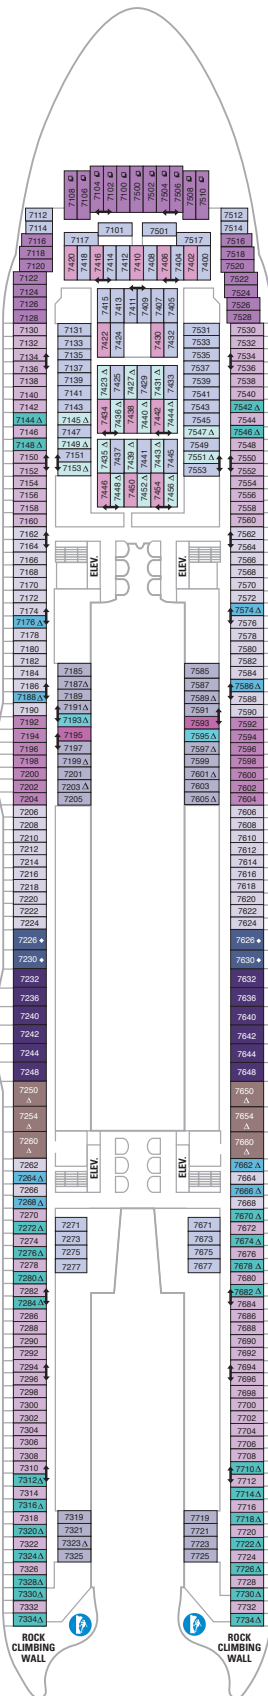

DECK 18

SUITES REFLECTING SECOND STORY OF LOFTS ON DECK 17

DECK 17

SUITES RL TL L1 L2

DECK 16

LEGENDS

- △ Stateroom with sofa bed
 - * Stateroom has third Pullman bed available
 - + Stateroom has third and fourth Pullman beds available
 - ◆ Stateroom with sofa bed and third Pullman bed available
 - ‡ Stateroom has four additional Pullman beds available
 - ↑ Connecting staterooms
 - ♿ Indicates accessible staterooms
 - ▣ Stateroom has an obstructed view
-
- 🍷 Dining Venue
 - 🎮 Entertainment Area
 - 🍹 Bars & Lounges
 - 👶 Kids & Teens Area
 - 🏊 Pool
 - ♨ Spa
 - 🏋 Fitness
 - 🏃 Running Track
 - 🧗 Rock climbing
 - 🌊 FlowRider®
 - ℹ Information
 - 🏢 Conference Center
 - 🛍 Shopping
 - 🎰 Casino

DECK 15

DECK 14

SUITES	VS	OS	GS	J3	J4	
BALCONY	1C	2C	1D	2D	5D	6D
BOARDWALK VIEW BALCONY	1I	2I	4I			
CENTRAL PARK VIEW BALCONY	1J	2J				
INTERIOR	1V	2V	4V			

DECK 12

SUITES	VS	A3	OS	GS	J4	
BALCONY	1C	2C	1D	2D	5D	6D
BOARDWALK VIEW BALCONY	1I	2I	4I			
CENTRAL PARK VIEW BALCONY	1J	2J				
INTERIOR	1V	2V	4V			

DECK 9

SUITES	A2	GT	GS	J4
BALCONY	1C	2C	1D 4D 7D 8D	
BOARDWALK VIEW BALCON	1I	2I	4I	
OCEAN VIEW	6N			
INTERIOR	1S	4U	1V 3V 6V	

DECK 8

SUITES **A1 GS J3 J4**

BALCONY **1C 2C 1D 4D 7D 8D**

BOARDWALK VIEW BALCONY **1I 2I 4I**

OCEAN VIEW **6N**

INTERIOR **4U 3V 6V**

DECK 7

SUITES **GS J3 J4**

BALCONY **2C 1D 4D 7D 8D**

OCEAN VIEW **6N**

INTERIOR **1T 4U 1V 2V 3V 6V**

DECK 6