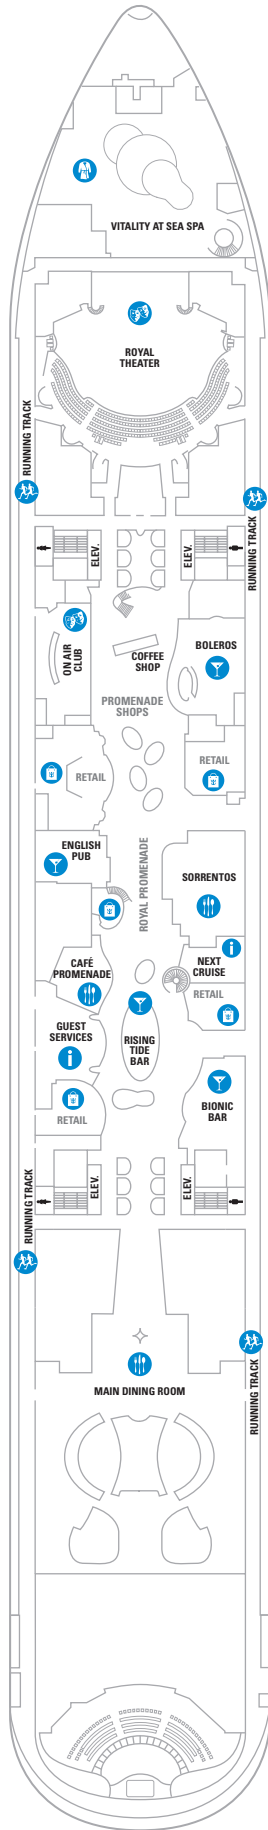

DECK 18

SUITES REFLECTING SECOND STORY OF LOFTS ON DECK 17

DECK 17

SUITES RL TL L1 L2

DECK 16

LEGENDS

- △ Stateroom with sofa bed
 - * Stateroom has third Pullman bed available
 - + Stateroom has third and fourth Pullman beds available
 - ◆ Stateroom with sofa bed and third Pullman bed available
 - ‡ Stateroom has four additional Pullman beds available
 - ↑ Connecting staterooms
 - ♿ Indicates accessible staterooms
 - ▣ Stateroom has an obstructed view
-
- 🍷 Dining Venue
 - 🎮 Entertainment Area
 - 🍹 Bars & Lounges
 - 👶 Kids & Teens Area
 - 🏊 Pool
 - ♨ Spa
 - 🏋 Fitness
 - 🏃 Running Track
 - 🧗 Rock climbing
 - 🌊 FlowRider®
 - ℹ Information
 - 🏢 Conference Center
 - 🛍 Shopping
 - 🎰 Casino

DECK 9

SUITES	A2	GT	GS	J4
BALCONY	1C	2C	1D 4D 7D 8D	
BOARDWALK VIEW BALCON	1I	2I	4I	
OCEAN VIEW	6N			
INTERIOR	1S	4U	1V 3V 6V	

DECK 8

SUITES **A1 GS J3 J4**

BALCONY **1C 2C 1D 4D 7D 8D**

BOARDWALK VIEW BALCONY **1I 2I 4I**

OCEAN VIEW **6N**

INTERIOR **4U 3V 6V**

DECK 7

SUITES **GS J3 J4**

BALCONY **2C 1D 4D 7D 8D**

OCEAN VIEW **6N**

INTERIOR **1T 4U 1V 2V 3V 6V**

DECK 6

SUITES **GS J3 J4**

BALCONY **1C 2C 1D 4D 7D 8D**

INTERIOR **4U 1V 2V 3V 6V**

DECK 5

DECK 4

DECK 3

OCEAN VIEW 1N 2N
INTERIOR 1V 2V

SUITES