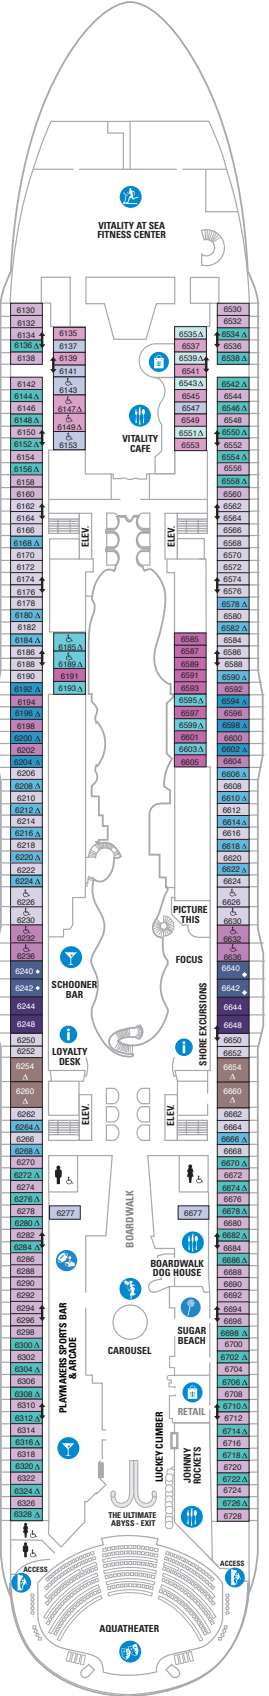

DECK 18

SUITES REFLECTING SECOND STORY OF LOFTS ON DECK 17

DECK 17

SUITES RL TL L1 L2

DECK 16

LEGENDS

- △ Stateroom with sofa bed
 - * Stateroom has third Pullman bed available
 - + Stateroom has third and fourth Pullman beds available
 - ◆ Stateroom with sofa bed and third Pullman bed available
 - ‡ Stateroom has four additional Pullman beds available
 - ↑ Connecting staterooms
 - ♿ Indicates accessible staterooms
 - ▣ Stateroom has an obstructed view
-
- 🍷 Dining Venue
 - 🎮 Entertainment Area
 - 🍹 Bars & Lounges
 - 👶 Kids & Teens Area
 - 🏊 Pool
 - ♨ Spa
 - 🏋 Fitness
 - 🏃 Running Track
 - 🧗 Rock climbing
 - 🌊 FlowRider®
 - ℹ Information
 - 🏢 Conference Center
 - 🛍 Shopping
 - 🎰 Casino

DECK 9

SUITES	A2	GT	GS	J4
BALCONY	1C	2C	1D 4D 7D 8D	
BOARDWALK VIEW BALCON	1I	2I	4I	
OCEAN VIEW	6N			
INTERIOR	1S	4U	1V 3V 6V	

DECK 8

SUITES **A1 GS J3 J4**

BALCONY **1C 2C 1D 4D 7D 8D**

BOARDWALK VIEW BALCONY **1I 2I 4I**

OCEAN VIEW **6N**

INTERIOR **4U 3V 6V**

DECK 7

SUITES **GS J3 J4**

BALCONY **2C 1D 4D 7D 8D**

OCEAN VIEW **6N**

INTERIOR **1T 4U 1V 2V 3V 6V**

DECK 6

SUITES **GS J3 J4**

BALCONY **1C 2C 1D 4D 7D 8D**

INTERIOR **4U 1V 2V 3V 6V**

DECK 5

DECK 4

DECK 3

OCEAN VIEW 1N 2N
INTERIOR 1V 2V

SUITES