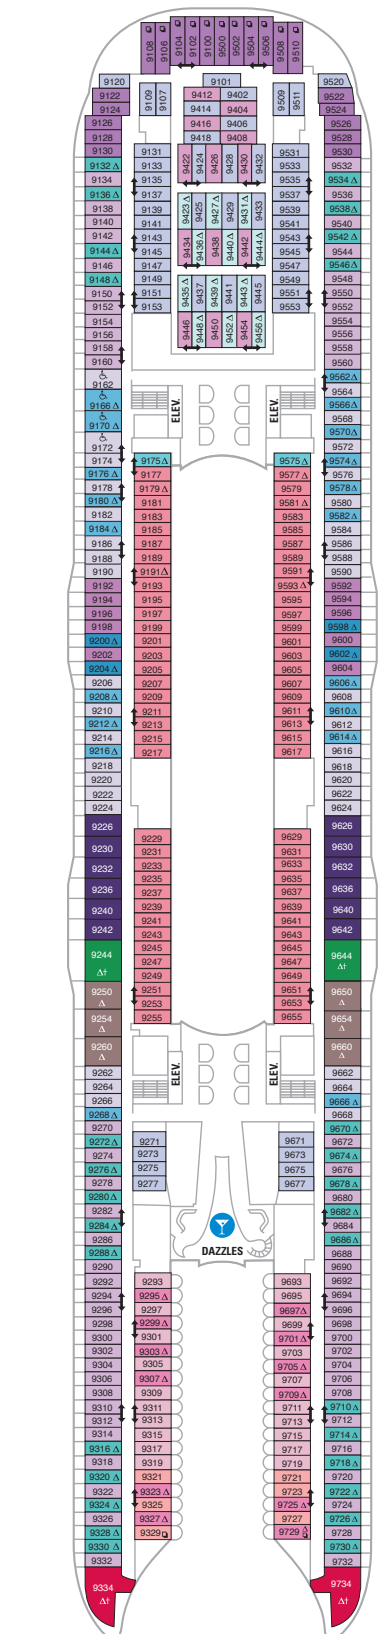

DECK 18

SUITES REFLECTING SECOND STORY OF LOFTS ON DECK 17

DECK 17

SUITES RL TL L1 L2

DECK 16

LEGENDS

- △ Stateroom with sofa bed
 - * Stateroom has third Pullman bed available
 - + Stateroom has third and fourth Pullman beds available
 - ◆ Stateroom with sofa bed and third Pullman bed available
 - ‡ Stateroom has four additional Pullman beds available
 - ↑ Connecting staterooms
 - ♿ Indicates accessible staterooms
 - ▣ Stateroom has an obstructed view
-
- 🍷 Dining Venue
 - 🎮 Entertainment Area
 - 🍹 Bars & Lounges
 - 👶 Kids & Teens Area
 - 🏊 Pool
 - ♨ Spa
 - 🏋 Fitness
 - 🏃 Running Track
 - 🧗 Rock climbing
 - 🌊 FlowRider®
 - ℹ Information
 - 🏢 Conference Center
 - 🛍 Shopping
 - 🎰 Casino

DECK 15

DECK 14

SUITES	VS	OS	GS	J3	J4	
BALCONY	1C	2C	1D	2D	5D	6D
BOARDWALK VIEW BALCONY	1I	2I	4I			
CENTRAL PARK VIEW BALCONY	1J	2J				
INTERIOR	1V	2V	4V			

DECK 12

SUITES	VS	A3	OS	GS	J4	
BALCONY	1C	2C	1D	2D	5D	6D
BOARDWALK VIEW BALCONY	1I	2I	4I			
CENTRAL PARK VIEW BALCONY	1J	2J				
INTERIOR	1V	2V	4V			

DECK 11

SUITES	A3	OS	GS	J4
BALCONY	1A	1C	2C	1D 2D SD 6D
BOARDWALK VIEW BALCON	1I	2I	4I	
CENTRAL PARK VIEW BALCONY	1J	2J		
OCEAN VIEW	1K	6N		
INTERIOR	1R	4U	1V 3V 4V	

DECK 10

SUITES	A2	OS	GT	GS	J4
BALCONY	1C	2C	1D 2D SD 6D		
BOARDWALK VIEW BALCON	1I	2I	4I		
CENTRAL PARK VIEW BALCONY	1J	2J			
OCEAN VIEW	6N				
INTERIOR	4U	1V	3V 4V		

DECK 9

SUITES	A2	GT	GS	J4
BALCONY	1C	2C	1D 4D 7D 8D	
BOARDWALK VIEW BALCON	1I	2I	4I	
OCEAN VIEW	6N			
INTERIOR	1S	4U	1V 3V 6V	

DECK 8

SUITES **A1 GS J3 J4**

BALCONY **1C 2C 1D 4D 7D 8D**

BOARDWALK VIEW BALCONY **1I 2I 4I**