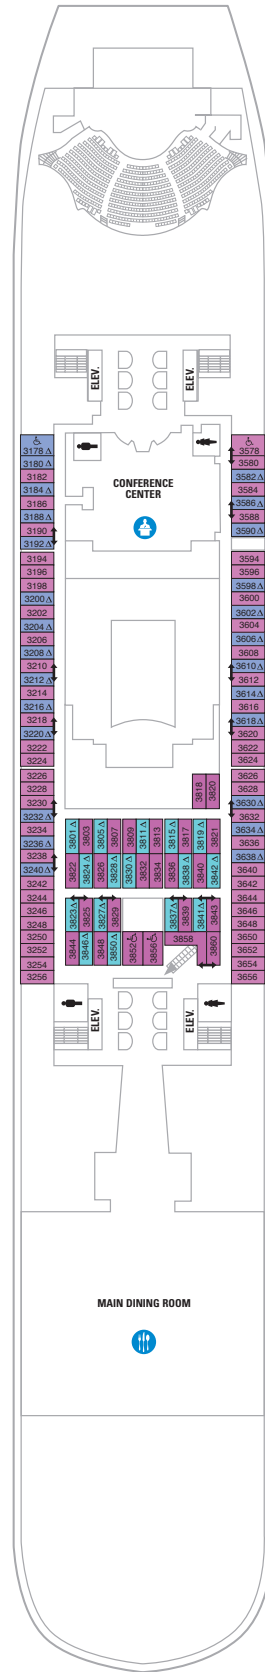

DECK 18

SUITES REFLECTING SECOND STORY OF LOFTS ON DECK 17

DECK 17

SUITES RL TL L1 L2

DECK 16

LEGENDS

- △ Stateroom with sofa bed
 - * Stateroom has third Pullman bed available
 - + Stateroom has third and fourth Pullman beds available
 - ◆ Stateroom with sofa bed and third Pullman bed available
 - ‡ Stateroom has four additional Pullman beds available
 - ↑ Connecting staterooms
 - ♿ Indicates accessible staterooms
 - ▣ Stateroom has an obstructed view
-
- 🍷 Dining Venue
 - 🎮 Entertainment Area
 - 🍹 Bars & Lounges
 - 👶 Kids & Teens Area
 - 🏊 Pool
 - ♨ Spa
 - 🏋 Fitness
 - 🏃 Running Track
 - 🧗 Rock climbing
 - 🌊 FlowRider®
 - ℹ Information
 - 🏢 Conference Center
 - 🛍 Shopping
 - 🎰 Casino

DECK 9

SUITES	A2	GT	GS	J4
BALCONY	1C	2C	1D 4D 7D 8D	
BOARDWALK VIEW BALCON	1I	2I	4I	
OCEAN VIEW	6N			
INTERIOR	1S	4U	1V 3V 6V	

DECK 8

SUITES **A1 GS J3 J4**

BALCONY **1C 2C 1D 4D 7D 8D**

BOARDWALK VIEW BALCONY **1I 2I 4I**

SUITES **GS J3 J4**

BALCONY **1C 2C 1D 4D 7D 8D**

INTERIOR **4U 1V 2V 3V 6V**

DECK 5

DECK 4

DECK 3

OCEAN VIEW 1N 2N
INTERIOR 1V 2V

SUITES

RL **Royal Loft Suite** - Two-decks-high stateroom with panoramic views. On second level, master bedroom has a King size bed with Duxiana Mattress; bathroom with tub, shower, two sinks and bidet and a closet. On main level, second bedroom with closet and two twin beds that convert to Royal King; dining area with dry bar, living room with sofa that converts to double bed; bathroom with shower. Private balcony with whirlpool and dining area. Sleeps up to 6 guests. Stateroom: 1,744 sq. ft. Balcony (main level): 843 sq. ft.