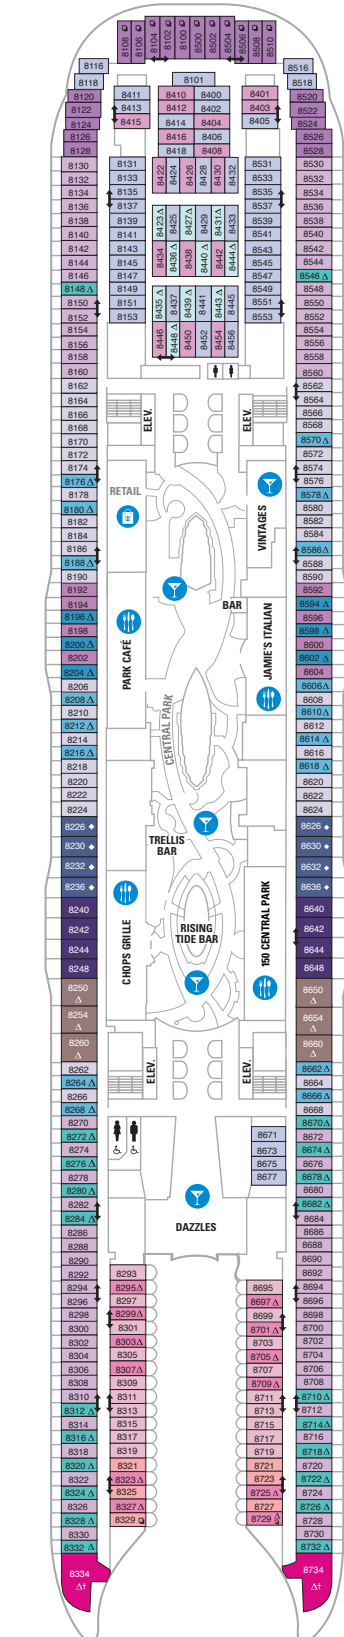

DECK 8

SUITES **A1 GS J3 J4**

BALCONY **1C 2C 1D 4D 7D 8D**

BOARDWALK VIEW BALCONY **1I 2I 4I**

OCEAN VIEW **6N**

INTERIOR **4U 3V 6V**