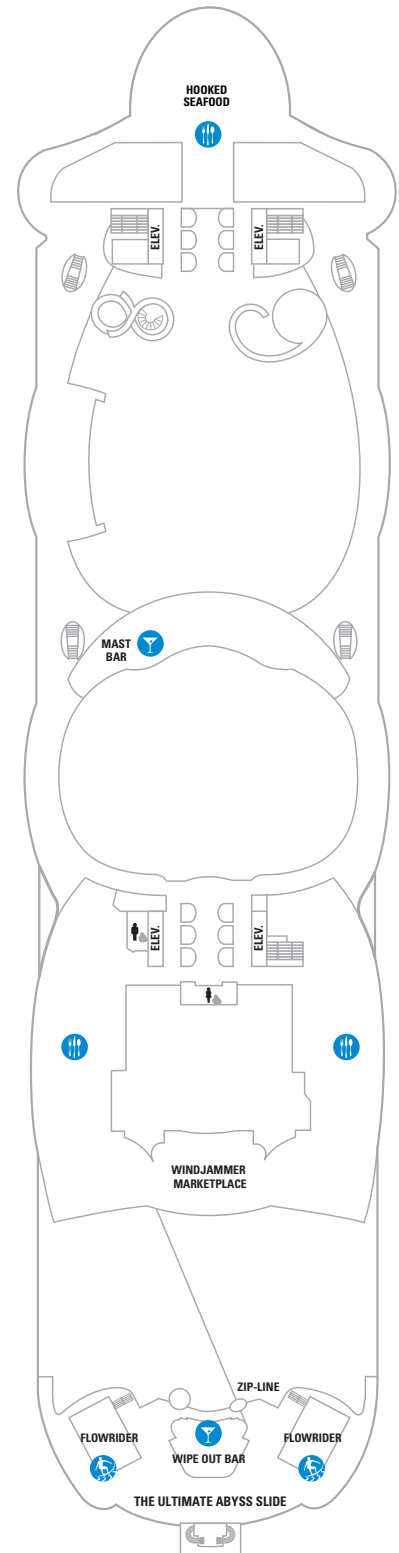

DECK 18

SUITES REFLECTING SECOND STORY OF LOFTS ON DECK 17

DECK 17

SUITES RL TL L1 L2

DECK 16

LEGENDS

- △ Stateroom with sofa bed
 - * Stateroom has third Pullman bed available
 - + Stateroom has third and fourth Pullman beds available
 - ◆ Stateroom with sofa bed and third Pullman bed available
 - ‡ Stateroom has four additional Pullman beds available
 - ↑ Connecting staterooms
 - ♿ Indicates accessible staterooms
 - ▣ Stateroom has an obstructed view
-
- 🍷 Dining Venue
 - 🎮 Entertainment Area
 - 🍹 Bars & Lounges
 - 👶 Kids & Teens Area
 - 🏊 Pool
 - ♨ Spa
 - 🏋 Fitness
 - 🏃 Running Track
 - 🧗 Rock climbing
 - 🌊 FlowRider®
 - ℹ Information
 - 🏢 Conference Center
 - 🛍 Shopping
 - 🎰 Casino

DECK 15

DECK 14

SUITES	VS	OS	GS	J3	J4	
BALCONY	1C	2C	1D	2D	5D	6D
BOARDWALK VIEW BALCONY	1I	2I	4I			
CENTRAL PARK VIEW BALCONY	1J	2J				
INTERIOR	1V	2V	4V			

DECK 12

SUITES	VS	A3	OS	GS	J4	
BALCONY	1C	2C	1D	2D	5D	6D
BOARDWALK VIEW BALCONY	1I	2I	4I			
CENTRAL PARK VIEW BALCONY	1J	2J				
INTERIOR	1V	2V	4V			

DECK 11

SUITES	A3	OS	GS	J4
BALCONY	1A	1C	2C	1D 2D SD 6D
BOARDWALK VIEW BALCON	1I	2I	4I	
CENTRAL PARK VIEW BALCONY	1J	2J		
OCEAN VIEW	1K	6N		
INTERIOR	1R	4U	1V 3V 4V	

DECK 10

SUITES	A2	OS	GT	GS	J4
BALCONY	1C	2C	1D 2D SD 6D		
BOARDWALK VIEW BALCON	1I	2I	4I		
CENTRAL PARK VIEW BALCONY	1J	2J			
OCEAN VIEW	6N				
INTERIOR	4U	1V	3V 4V		