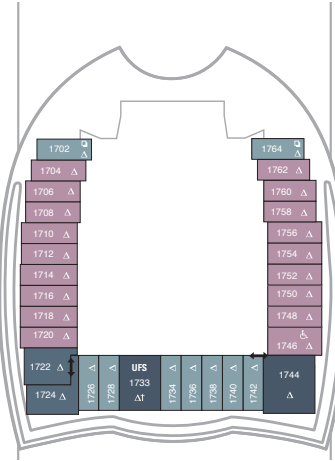

DECK 18

SUITES REFLECTING SECOND STORY OF LOFTS ON DECK 17

DECK 17

SUITES RL TL L1 L2

DECK 16

LEGENDS

- △ Stateroom with sofa bed
 - * Stateroom has third Pullman bed available
 - + Stateroom has third and fourth Pullman beds available
 - ◆ Stateroom with sofa bed and third Pullman bed available
 - ‡ Stateroom has four additional Pullman beds available
 - ↑ Connecting staterooms
 - ♿ Indicates accessible staterooms
 - ▣ Stateroom has an obstructed view
-
- 🍷 Dining Venue
 - 🎮 Entertainment Area
 - 🍹 Bars & Lounges
 - 👶 Kids & Teens Area
 - 🏊 Pool
 - ♨ Spa
 - 🏋 Fitness
 - 🏃 Running Track
 - 🧗 Rock climbing
 - 🌊 FlowRider®
 - ℹ Information
 - 🏢 Conference Center
 - 🛍 Shopping
 - 🎰 Casino

DECK 15

DECK 14

SUITES	VS	OS	GS	J3	J4	
BALCONY	1C	2C	1D	2D	5D	6D
BOARDWALK VIEW BALCONY	1I	2I	4I			
CENTRAL PARK VIEW BALCONY	1J	2J				
INTERIOR	1V	2V	4V			

DECK 12

SUITES	VS	A3	OS	GS	J4	
BALCONY	1C	2C	1D	2D	5D	6D
BOARDWALK VIEW BALCONY	1I	2I	4I			
CENTRAL PARK VIEW BALCONY	1J	2J				
INTERIOR	1V	2V	4V			

DECK 11

SUITES	A3	OS	GS	J4
BALCONY	1A	1C	2C	1D 2D SD 6D
BOARDWALK VIEW BALCON	1I	2I	4I	
CENTRAL PARK VIEW BALCONY	1J	2J		
OCEAN VIEW	1K	6N		
INTERIOR	1R	4U	1V 3V 4V	

DECK 10

SUITES	A2	OS	GT	GS	J4
BALCONY	1C	2C	1D 2D SD 6D		
BOARDWALK VIEW BALCON	1I	2I	4I		
CENTRAL PARK VIEW BALCONY	1J	2J			
OCEAN VIEW	6N				
INTERIOR	4U	1V	3V 4V		