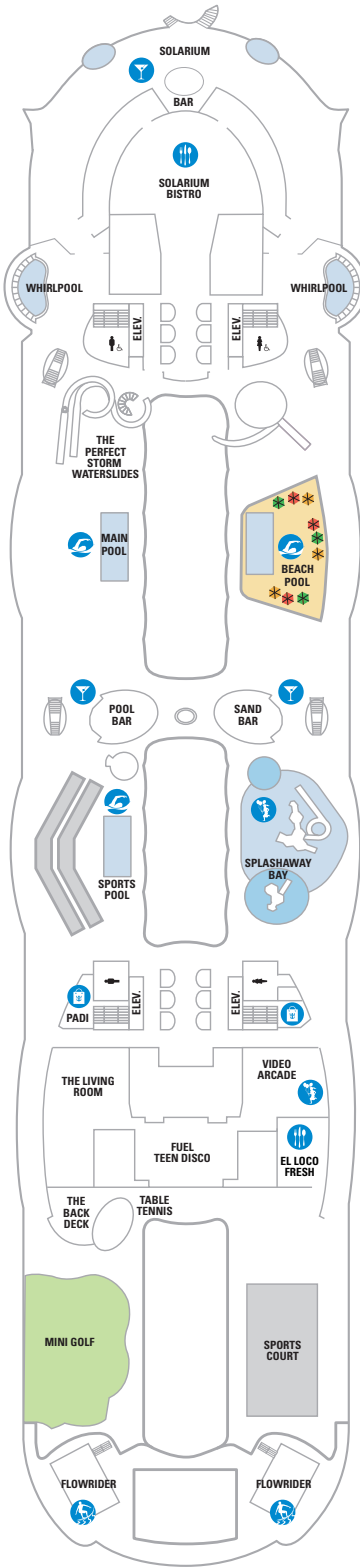

DECK 18

SUITES REFLECTING SECOND STORY OF LOFTS ON DECK 17

DECK 17

SUITES RL TL L1 L2

DECK 16

LEGENDS

- △ Stateroom with sofa bed
 - * Stateroom has third Pullman bed available
 - + Stateroom has third and fourth Pullman beds available
 - ◆ Stateroom with sofa bed and third Pullman bed available
 - ‡ Stateroom has four additional Pullman beds available
 - ↑ Connecting staterooms
 - ♿ Indicates accessible staterooms
 - ▣ Stateroom has an obstructed view
-
- 🍷 Dining Venue
 - 🎮 Entertainment Area
 - 🍹 Bars & Lounges
 - 👶 Kids & Teens Area
 - 🏊 Pool
 - ♨ Spa
 - 🏋 Fitness
 - 🏃 Running Track
 - 🧗 Rock climbing
 - 🌊 FlowRider®
 - ℹ Information
 - 🏢 Conference Center
 - 🛍 Shopping
 - 🎰 Casino

DECK 15

DECK 14

SUITES	VS	OS	GS	J3	J4	
BALCONY	1C	2C	1D	2D	5D	6D
BOARDWALK VIEW BALCONY	1I	2I	4I			
CENTRAL PARK VIEW BALCONY	1J	2J				
INTERIOR	1V	2V	4V			

DECK 12

SUITES	VS	A3	OS	GS	J4	
BALCONY	1C	2C	1D	2D	5D	6D
BOARDWALK VIEW BALCONY	1I	2I	4I			
CENTRAL PARK VIEW BALCONY	1J	2J				
INTERIOR	1V	2V	4V			

DECK 11

SUITES	A3	OS	GS	J4
BALCONY	1A	1C	2C	1D 2D SD 6D
BOARDWALK VIEW BALCON	1I	2I	4I	
CENTRAL PARK VIEW BALCONY	1J	2J		
OCEAN VIEW	1K	6N		
INTERIOR	1R	4U	1V 3V 4V	

DECK 10

SUITES	A2	OS	GT	GS	J4
BALCONY	1C	2C	1D 2D SD 6D		
BOARDWALK VIEW BALCON	1I	2I	4I		
CENTRAL PARK VIEW BALCONY	1J	2J			
OCEAN VIEW	6N				
INTERIOR	4U	1V	3V 4V		