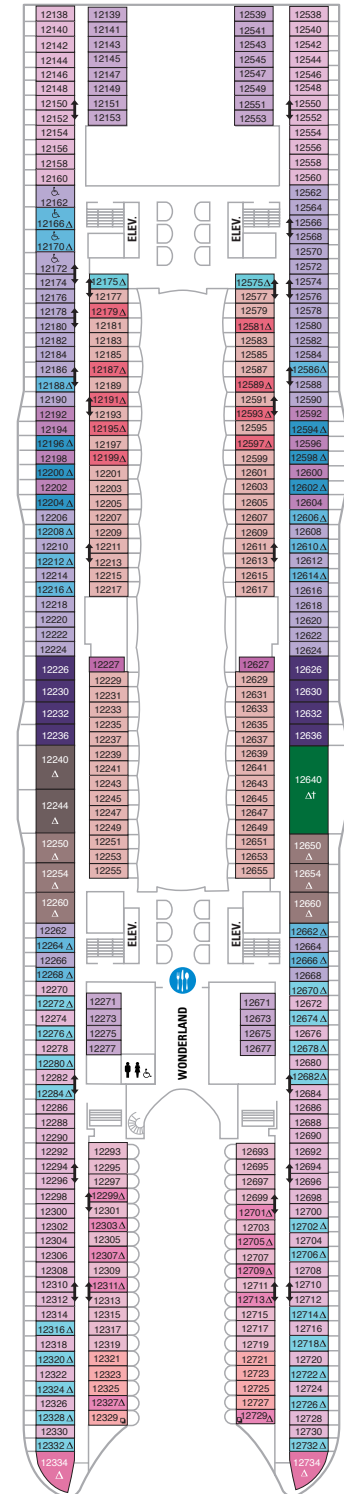

DECK 18

SUITES REFLECTING SECOND STORY OF LOFTS ON DECK 17

DECK 17

SUITES RL TL L1 L2

DECK 16

LEGENDS

- △ Stateroom with sofa bed
 - * Stateroom has third Pullman bed available
 - + Stateroom has third and fourth Pullman beds available
 - ◆ Stateroom with sofa bed and third Pullman bed available
 - ‡ Stateroom has four additional Pullman beds available
 - ↑ Connecting staterooms
 - ♿ Indicates accessible staterooms
 - ▣ Stateroom has an obstructed view
-
- 🍷 Dining Venue
 - 🎮 Entertainment Area
 - 🍹 Bars & Lounges
 - 👶 Kids & Teens Area
 - 🏊 Pool
 - ♨ Spa
 - 🏋 Fitness
 - 🏃 Running Track
 - 🧗 Rock climbing
 - 🌊 FlowRider®
 - ℹ Information
 - 🏢 Conference Center
 - 🛍 Shopping
 - 🎰 Casino

DECK 15

DECK 14

SUITES	VS	OS	GS	J3	J4	
BALCONY	1C	2C	1D	2D	5D	6D
BOARDWALK VIEW BALCONY	1I	2I	4I			
CENTRAL PARK VIEW BALCONY	1J	2J				
INTERIOR	1V	2V	4V			

DECK 12

SUITES	VS	A3	OS	GS	J4	
BALCONY	1C	2C	1D	2D	5D	6D
BOARDWALK VIEW BALCONY	1I	2I	4I			
CENTRAL PARK VIEW BALCONY	1J	2J				
INTERIOR	1V	2V	4V			

DECK 11

SUITES	A3	OS	GS	J4
BALCONY	1A	1C	2C	1D 2D SD 6D
BOARDWALK VIEW BALCON	1I	2I	4I	
CENTRAL PARK VIEW BALCONY	1J	2J		
OCEAN VIEW	1K	6N		
INTERIOR	1R	4U	1V 3V 4V	

DECK 10

SUITES	A2	OS	GT	GS	J4
BALCONY	1C	2C	1D 2D SD 6D		
BOARDWALK VIEW BALCON	1I	2I	4I		
CENTRAL PARK VIEW BALCONY	1J	2J			
OCEAN VIEW	6N				
INTERIOR	4U	1V	3V 4V		

DECK 9

SUITES	A2	GT	GS	J4
BALCONY	1C	2C	1D 4D 7D 8D	
BOARDWALK VIEW BALCON	1I	2I	4I	
OCEAN VIEW	6N			
INTERIOR	1S	4U	1V 3V 6V	

DECK 8

SUITES **A1 GS J3 J4**

BALCONY **1C 2C 1D 4D 7D 8D**

BOARDWALK VIEW BALCONY **1I 2I 4I**