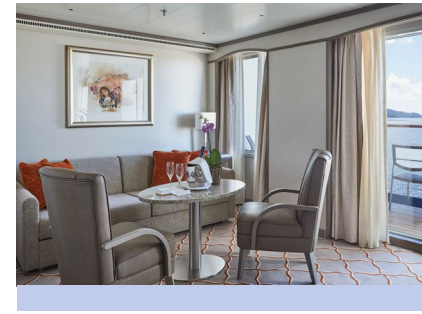

SILVER SHADOW – Suite Diagrams

All suites feature:

- Butler service
- Refrigerator and bar setup stocked with your preferences
- Pillow menu
- Luxury bath amenities
- Plush bathrobe and slippers
- Personalised stationery
- Umbrella
- Complimentary Wifi for all suites
- Direct-dial telephone(s)
- Champagne on arrival