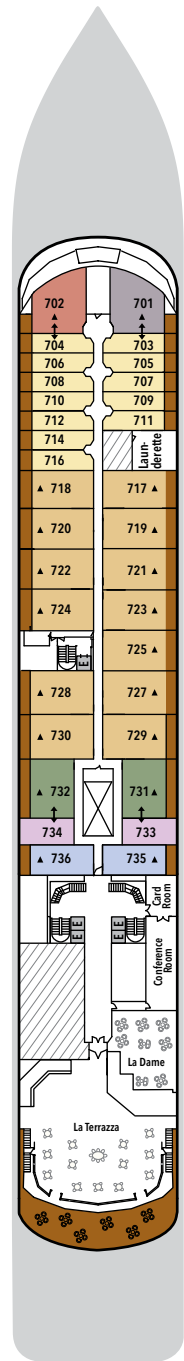

# SILVER SHADOW – Deck Plans

Effective from December 4, 2020

**DECK 4**

The Restaurant

**DECK 5**

Boutiques  
Atrium  
Arts Café  
Future Cruise Sales  
Reception/Guest Relations  
Shore Concierge

**DECK 6**

The Show Lounge

**DECK 7**

La Terrazza  
La Dame  
Conference/Card Room

**DECK 8**

Pool Deck  
Pool Bar  
The Grill  
Connoisseur's Corner  
Connoisseur's Corner  
Outdoor area  
Casino  
Panorama Lounge

**DECK 9**

Jogging Track

**DECK 10**

Fitness Centre  
Zagara Beauty Spa  
Observation Library

## SUITE CATEGORIES

- Owner's Suite . . . . . ●
- Grand Suite . . . . . ●
- Royal Suite . . . . . ●
- Silver Suite . . . . . ●
- Medallion Suite . . . . . ●
- Deluxe Veranda Suite . . . . . ●
- Superior Veranda Suite . . . . . ●
- Classic Veranda Suite . . . . . ●
- Vista Suite . . . . . ●