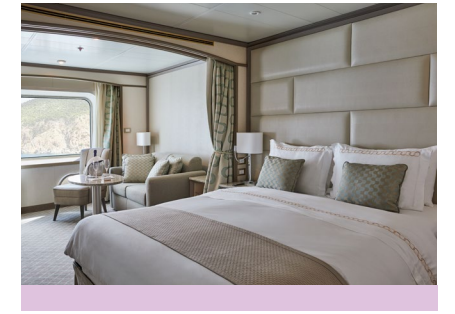

# SILVER SHADOW – Suite Diagrams

All suites feature:

- Butler service
- Refrigerator and bar setup stocked with your preferences
- Pillow menu
- Luxury bath amenities
- Plush bathrobe and slippers
- Personalised stationery
- Umbrella
- Complimentary Wifi for all suites
- Direct-dial telephone(s)
- Champagne on arrival