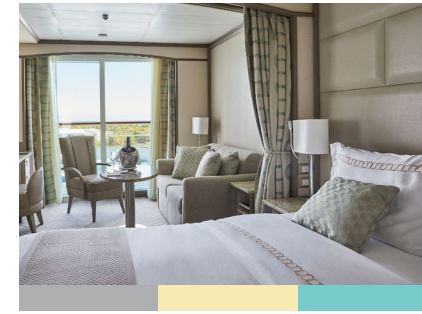

# SILVER SHADOW – Suite Diagrams

All suites feature:

- Butler service
- Refrigerator and bar setup stocked with your preferences
- Pillow menu
- Luxury bath amenities
- Plush bathrobe and slippers
- Personalised stationery
- Umbrella
- Complimentary Wifi for all suites
- Direct-dial telephone(s)
- Champagne on arrival