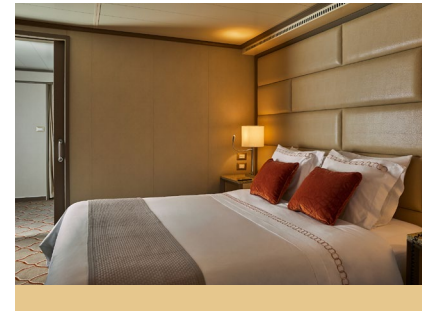

# SILVER SHADOW – Suite Diagrams

All suites feature:

- Butler service
- Refrigerator and bar setup stocked with your preferences
- Pillow menu
- Luxury bath amenities
- Plush bathrobe and slippers
- Personalised stationery
- Umbrella
- Complimentary Wifi for all suites
- Direct-dial telephone(s)
- Champagne on arrival

- Large picture window providing panoramic ocean views (Vista Suite)
- Sitting area
- Twin beds or queen-sized bed
- Marble bathroom with double vanity, full-sized bath, separate shower
- Walk-in wardrobe with personal safe
- Vanity table with hair dryer
- Writing desk
- 32" / 81 cm flat-screen television with Interactive Media Library
- Unlimited Standard Wifi