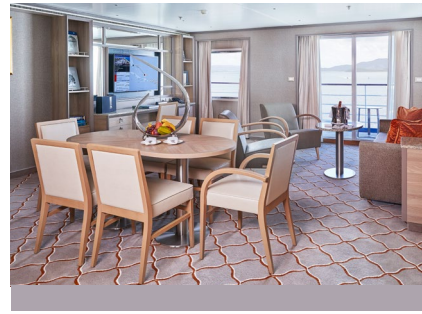

SILVER SHADOW – Suite Diagrams

All suites feature:

- Butler service
- Refrigerator and bar setup stocked with your preferences
- Pillow menu
- Luxury bath amenities
- Plush bathrobe and slippers
- Personalised stationery
- Umbrella
- Complimentary Wifi for all suites
- Direct-dial telephone(s)
- Champagne on arrival