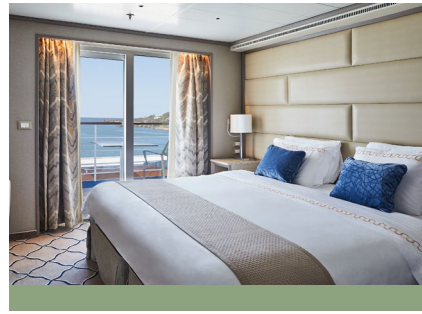

# SILVER SHADOW – Suite Diagrams

All suites feature:

- Butler service
- Refrigerator and bar setup stocked with your preferences
- Pillow menu
- Luxury bath amenities
- Plush bathrobe and slippers
- Personalised stationery
- Umbrella
- Complimentary Wifi for all suites
- Direct-dial telephone(s)
- Champagne on arrival