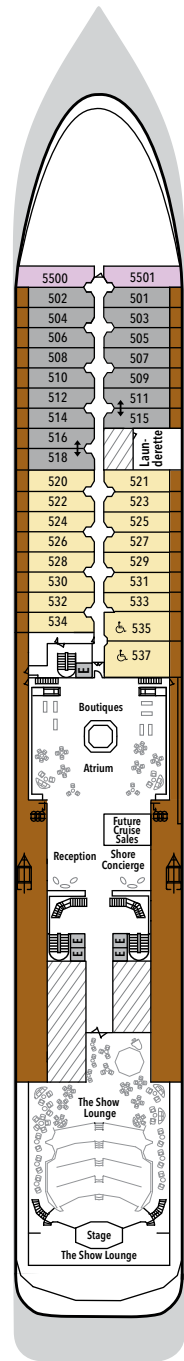

# SILVER SHADOW – Deck Plans

Effective from December 4, 2020

**DECK 4**

The Restaurant

**DECK 5**

Boutiques  
Atrium  
Arts Café  
Future Cruise Sales  
Reception/Guest Relations  
Shore Concierge

**DECK 6**

The Show Lounge

**DECK 7**

La Terrazza  
La Dame  
Conference/Card Room

**DECK 8**

Pool Deck  
Pool Bar  
The Grill  
Connoisseur's Corner  
Connoisseur's Corner  
Outdoor area  
Casino  
Panorama Lounge

**DECK 9**

## SUITE CATEGORIES

- Owner's Suite . . . . . ●
- Grand Suite . . . . . ●
- Royal Suite . . . . . ●
- Silver Suite . . . . . ●
- Medallion Suite . . . . . ●
- Deluxe Veranda Suite . . . . . ●
- Superior Veranda Suite . . . . . ●
- Classic Veranda Suite . . . . . ●
- Vista Suite . . . . . ●

## SPECIFICATIONS

- Crew . . . . . 302
- Officers . . . . . International
- Guests . . . . . 392
- Tonnage . . . . . 28,258
- Length . . . . . 610 Feet/186 Metres
- Width . . . . . 81.8 Feet/24.9 Metres
- Speed . . . . . 18.5 Knots
- Passenger Decks . . . . . 7
- 3rd Guest Capacity . . . . . ▲
- Connecting Suites . . . . . ⇕
- 416/418, 511/515, 516/518, 616/618,  
731/733, 732/734
- Handicap Suites . . . . . ♿
- 535,537
- Refurbishment . . . . . 2019
- Registry . . . . . Bahamas