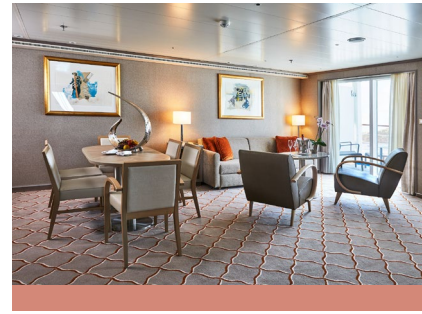

# SILVER SHADOW – Suite Diagrams

All suites feature:

- Butler service
- Refrigerator and bar setup stocked with your preferences
- Pillow menu
- Luxury bath amenities
- Plush bathrobe and slippers
- Personalised stationery
- Umbrella
- Complimentary Wifi for all suites
- Direct-dial telephone(s)
- Champagne on arrival