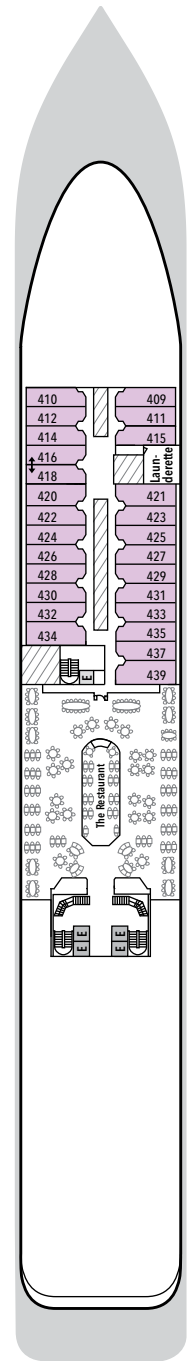

# SILVER SHADOW – Deck Plans

Effective from December 4, 2020

**DECK 4**

The Restaurant

**DECK 5**

Boutiques  
Atrium  
Arts Café  
Future Cruise Sales  
Reception/Guest Relations  
Shore Concierge

**DECK 6**

The Show Lounge

**DECK 7**

La Terrazza  
La Dame  
Conference/Card Room

**DECK 8**

Pool Deck  
Pool Bar  
The Grill  
Connoisseur's Corner  
Connoisseur's Corner  
Outdoor area  
Casino  
Panorama Lounge

**DECK 9**

## SUITE CATEGORIES

- Owner's Suite . . . . . ●
- Grand Suite . . . . . ●
- Royal Suite . . . . . ●
- Silver Suite . . . . . ●
- Medallion Suite . . . . . ●
- Deluxe Veranda Suite . . . . . ●
- Superior Veranda Suite . . . . . ●
- Classic Veranda Suite . . . . . ●
- Vista Suite . . . . . ●

## SPECIFICATIONS

- Crew . . . . . 302
- Officers . . . . . International
- Guests . . . . . 392
- Tonnage . . . . . 28,258
- Length . . . . . 610 Feet/186 Metres
- Width . . . . . 81.8 Feet/24.9 Metres
- Speed . . . . . 18.5 Knots
- Passenger Decks . . . . . 7
- 3rd Guest Capacity . . . . . ▲
- Connecting Suites . . . . . ⇕
- 416/418, 511/515, 516/518, 616/618,  
731/733, 732/734
- Handicap Suites . . . . . ♿
- 535,537
- Refurbishment . . . . . 2019
- Registry . . . . . Bahamas