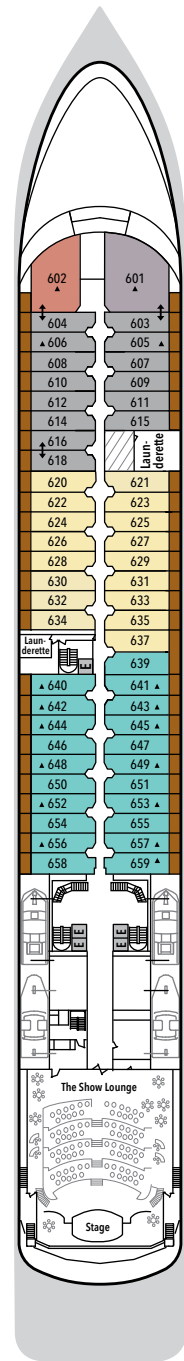

# SILVER SHADOW – Deck Plans

Effective from December 4, 2020

**DECK 4**

The Restaurant

**DECK 5**

Boutiques  
Atrium  
Arts Café  
Future Cruise Sales  
Reception/Guest Relations  
Shore Concierge

**DECK 6**

The Show Lounge

**DECK 7**

La Terrazza  
La Dame  
Conference/Card Room

**DECK 8**

Pool Deck  
Pool Bar  
The Grill  
Connoisseur's Corner  
Connoisseur's Corner  
Outdoor area  
Casino  
Panorama Lounge

**DECK 9**

Jogging Track

**DECK 10**

Fitness Centre  
Zagara Beauty Spa  
Observation Library

## SPECIFICATIONS

- Crew . . . . . 302
- Officers . . . . . International
- Guests . . . . . 392
- Tonnage . . . . . 28,258
- Length . . . . . 610 Feet/186 Metres
- Width . . . . . 81.8 Feet/24.9 Metres
- Speed . . . . . 18.5 Knots
- Passenger Decks . . . . . 7
- 3rd Guest Capacity . . . . . ▲
- Connecting Suites . . . . . ⇕
- 416/418, 511/515, 516/518, 616/618,  
731/733, 732/734
- Handicap Suites . . . . . ♿
- 535,537
- Refurbishment . . . . . 2019
- Registry . . . . . Bahamas