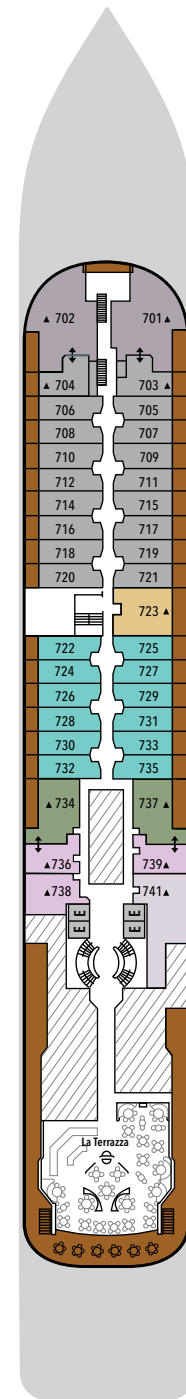

SILVER WIND – Deck Plans

Effective from November 2021

DECK 3

Changing Room
Medical Centre

DECK 4

The Restaurant
La Dame
Laundry

DECK 5

Dolce Vita
Boutique
Photo Studio

DECK 6

The Show Lounge
Conference Room
Expedition Office
Reception

DECK 7

La Terrazza

DECK 8

Pool Deck
Pool Bar
The Grill
Panorama Lounge
Connoisseur's Corner

DECK 9

Fitness Centre
Beauty Spa
Observation Library
Jogging Track

SUITE CATEGORIES

- Owner's Suite ●
- Grand Suite ●
- Royal Suite ●
- Silver Suite ●
- Medallion Suite ●
- Deluxe Veranda Suite ●
- Classic Veranda Suite ●
- Vista Suite ●

SPECIFICATIONS

- Crew 239
- Officers International
- Guests 274
- Tonnage 17,400
- Length 514.14 Feet/156.7 Metres
- Width 70.62 Feet/21.5 Metres
- Speed 18 Knots
- Passenger Decks 7
- Connecting Suites ⇕
- 3rd Guest Capacity ▲
- Handicap Suites ♿
- 445, 447
- Built 1995
- Refurbished 2021
- Registry Bahamas
- Ice-class Rating 1C