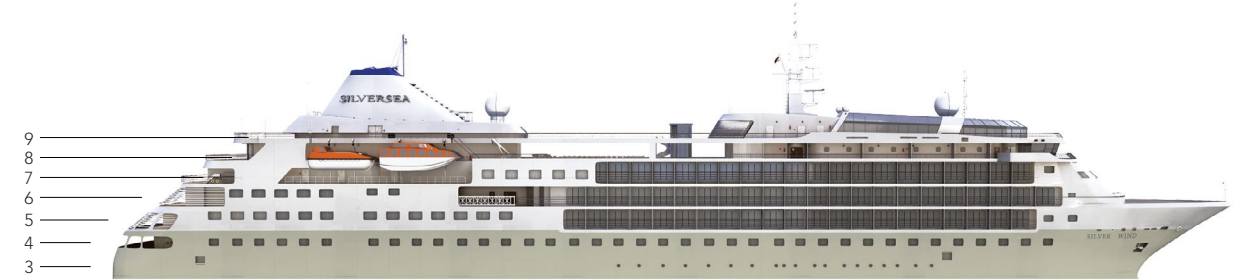

SILVER WIND – Deck Plans

Effective from November 2021

DECK 3

Changing Room
Medical Centre

DECK 4

The Restaurant
La Dame
Laundry

DECK 5

Dolce Vita
Boutique
Photo Studio

SUITE CATEGORIES

- Owner's Suite ●
- Grand Suite ●
- Royal Suite ●
- Silver Suite ●
- Medallion Suite ●
- Deluxe Veranda Suite ●
- Classic Veranda Suite ●
- Vista Suite ●

SPECIFICATIONS

- Crew 239
- Officers International
- Guests 274
- Tonnage 17,400
- Length 514.14 Feet/156.7 Metres
- Width 70.62 Feet/21.5 Metres
- Speed 18 Knots
- Passenger Decks 7
- Connecting Suites ⇕
- 3rd Guest Capacity ▲
- Handicap Suites ♿
- 445, 447
- Built 1995
- Refurbished 2021
- Registry Bahamas
- Ice-class Rating 1C