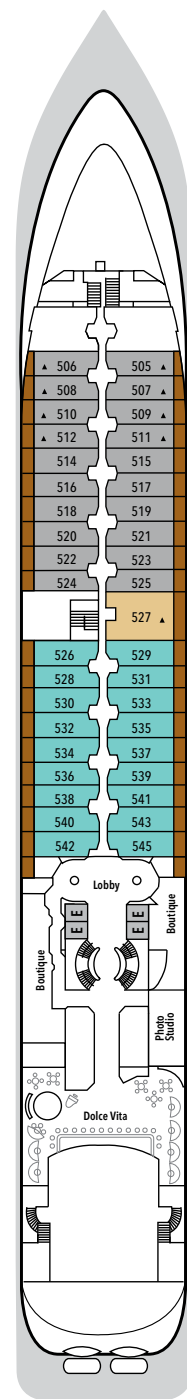

SILVER WIND – Deck Plans

Effective from November 2021

DECK 3

Changing Room
Medical Centre

DECK 4

The Restaurant
La Dame
Laundry

DECK 5

Dolce Vita
Boutique
Photo Studio

DECK 6

The Show Lounge
Conference Room
Expedition Office
Reception

DECK 7

La Terrazza

DECK 8

Pool Deck
Pool Bar
The Grill
Panorama Lounge
Connoisseur's Corner

DECK 9

Fitness Centre
Beauty Spa
Observation Library
Jogging Track

SUITE CATEGORIES

- Owner's Suite ●
- Grand Suite ●
- Royal Suite ●
- Silver Suite ●
- Medallion Suite ●
- Deluxe Veranda Suite ●
- Classic Veranda Suite ●
- Vista Suite ●

SPECIFICATIONS

- Crew 239
- Officers International
- Guests 274
- Tonnage 17,400
- Length 514.14 Feet/156.7 Metres
- Width 70.62 Feet/21.5 Metres
- Speed 18 Knots
- Passenger Decks 7
- Connecting Suites ⇕
- 3rd Guest Capacity ▲
- Handicap Suites ♿
- 445, 447
- Built 1995
- Refurbished 2021
- Registry Bahamas
- Ice-class Rating 1C

Deckplans are for illustration purposes only and may be subject to change

Suite diagrams shown are for illustration purposes only and may vary from actual square footage. Please refer to suite specifications for square footage.