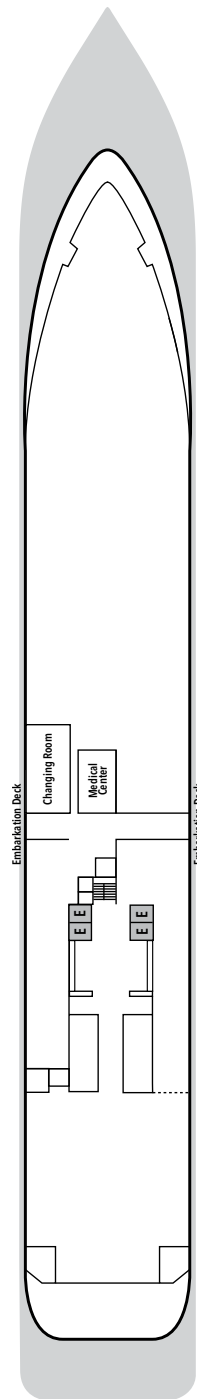

SILVER WIND – Deck Plans

Effective from November 2021

DECK 3

Changing Room
Medical Centre

DECK 4

The Restaurant
La Dame
Laundry

DECK 5

Dolce Vita
Boutique
Photo Studio

DECK 6

The Show Lounge
Conference Room
Expedition Office
Reception

DECK 7

La Terrazza

DECK 8

Pool Deck
Pool Bar
The Grill
Panorama Lounge
Connoisseur's Corner

DECK 9

Fitness Centre
Beauty Spa
Observation Library
Jogging Track

SUITE CATEGORIES

- Owner's Suite ●
- Grand Suite ●
- Royal Suite ●
- Silver Suite ●
- Medallion Suite ●
- Deluxe Veranda Suite ●
- Classic Veranda Suite ●
- Vista Suite ●

SPECIFICATIONS

- Crew 239
- Officers International
- Guests 274
- Tonnage 17,400
- Length 514.14 Feet/156.7 Metres
- Width 70.62 Feet/21.5 Metres
- Speed 18 Knots
- Passenger Decks 7
- Connecting Suites ⇕
- 3rd Guest Capacity ▲
- Handicap Suites ♿
- 445, 447
- Built 1995
- Refurbished 2021
- Registry Bahamas
- Ice-class Rating 1C

Deckplans are for illustration purposes only and may be subject to change

Suite diagrams shown are for illustration purposes only and may vary from actual square footage. Please refer to suite specifications for square footage.