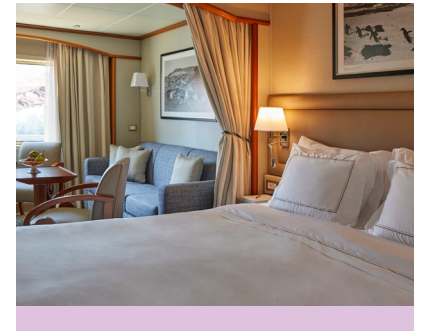

VISTA SUITE

Some Vista Suites accommodate three guests.

240 SQ. FT. / 22 M²
SUITE 738: 325 SQ. FT. / 30 M²

- Large picture window providing panoramic ocean views (Suites 421 to 447 only)
- One French balcony providing panoramic ocean views (Suite 738 only)
- Sitting area
- Twin beds or queen-sized bed
- Bathroom with walk-in shower
- Walk-in wardrobe with personal safe
- Vanity table with hair dryer
- Writing desk
- Flat-screen HD TVs
- Interactive Media Library
- Unlimited Standard Wifi

Images are intended as a general reference. Features, materials, finishes and layout may be different than shown.