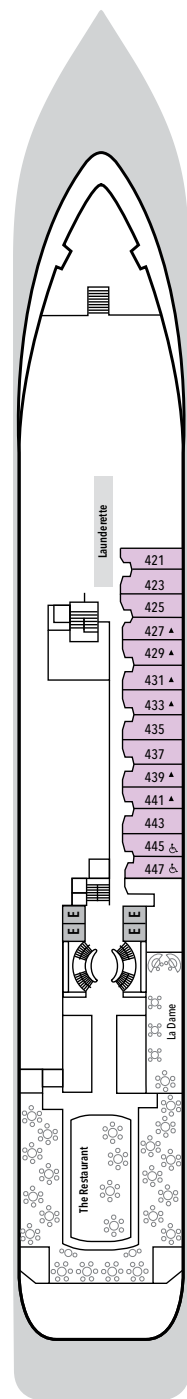

SILVER WIND – Deck Plans

Effective from November 2021

DECK 3

Changing Room
Medical Centre

DECK 4

The Restaurant
La Dame
Laundry

DECK 5

Dolce Vita
Boutique
Photo Studio

DECK 6

The Show Lounge
Conference Room
Expedition Office
Reception

DECK 7

La Terrazza

DECK 8

Pool Deck
Pool Bar
The Grill
Panorama Lounge
Connoisseur's Corner

DECK 9

Fitness Centre
Beauty Spa
Observation Library
Jogging Track

SUITE CATEGORIES

- Owner's Suite ●
- Grand Suite ●
- Royal Suite ●
- Silver Suite ●
- Medallion Suite ●
- Deluxe Veranda Suite ●
- Classic Veranda Suite ●
- Vista Suite ●

SPECIFICATIONS

- Crew 239
- Officers International
- Guests 274
- Tonnage 17,400
- Length 514.14 Feet/156.7 Metres
- Width 70.62 Feet/21.5 Metres
- Speed 18 Knots
- Passenger Decks 7
- Connecting Suites ⇕
- 3rd Guest Capacity ▲
- Handicap Suites ♿
- 445, 447
- Built 1995
- Refurbished 2021
- Registry Bahamas
- Ice-class Rating 1C

Deckplans are for illustration purposes only and may be subject to change

Suite diagrams shown are for illustration purposes only and may vary from actual square footage. Please refer to suite specifications for square footage.