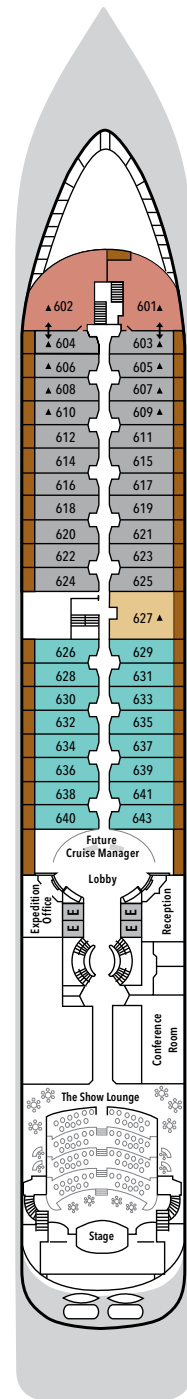

SILVER WIND – Deck Plans

Effective from November 2021

DECK 3

Changing Room
Medical Centre

DECK 4

The Restaurant
La Dame
Laundry

DECK 5

Dolce Vita
Boutique
Photo Studio

DECK 6

The Show Lounge
Conference Room
Expedition Office
Reception

DECK 7

La Terrazza

DECK 8

Pool Deck
Pool Bar
The Grill
Panorama Lounge
Connoisseur's Corner

DECK 9

Fitness Centre
Beauty Spa
Observation Library
Jogging Track

SUITE CATEGORIES

- Owner's Suite ●
- Grand Suite ●
- Royal Suite ●
- Silver Suite ●
- Medallion Suite ●
- Deluxe Veranda Suite ●
- Classic Veranda Suite ●
- Vista Suite ●

SPECIFICATIONS

- Crew 239
- Officers International
- Guests 274
- Tonnage 17,400
- Length 514.14 Feet/156.7 Metres
- Width 70.62 Feet/21.5 Metres
- Speed 18 Knots
- Passenger Decks 7
- Connecting Suites ⇕
- 3rd Guest Capacity ▲
- Handicap Suites ♿
- 445, 447
- Built 1995
- Refurbished 2021
- Registry Bahamas
- Ice-class Rating 1C

Deckplans are for illustration purposes only and may be subject to change

Suite diagrams shown are for illustration purposes only and may vary from actual square footage. Please refer to suite specifications for square footage.