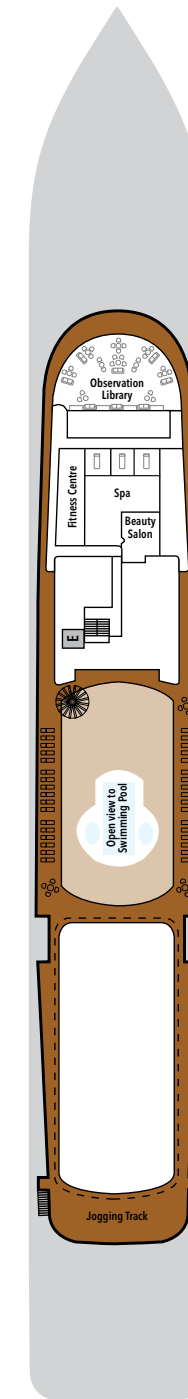

SILVER WIND – Deck Plans

Effective from November 2021

DECK 3

Changing Room
Medical Centre

DECK 4

The Restaurant
La Dame
Laundry

DECK 5

Dolce Vita
Boutique
Photo Studio

DECK 6

The Show Lounge
Conference Room
Expedition Office
Reception

DECK 7

La Terrazza

DECK 8

Pool Deck
Pool Bar
The Grill
Panorama Lounge
Connoisseur's Corner

DECK 9

Fitness Centre
Beauty Spa
Observation Library
Jogging Track

SUITE CATEGORIES

- Owner's Suite ●
- Grand Suite ●
- Royal Suite ●
- Silver Suite ●
- Medallion Suite ●
- Deluxe Veranda Suite ●
- Classic Veranda Suite ●
- Vista Suite ●

SPECIFICATIONS

- Crew 239
- Officers International
- Guests 274
- Tonnage 17,400
- Length 514.14 Feet/156.7 Metres
- Width 70.62 Feet/21.5 Metres
- Speed 18 Knots
- Passenger Decks 7
- Connecting Suites ⇕
- 3rd Guest Capacity ▲
- Handicap Suites ♿
- 445, 447
- Built 1995
- Refurbished 2021
- Registry Bahamas
- Ice-class Rating 1C

Deckplans are for illustration purposes only and may be subject to change

Suite diagrams shown are for illustration purposes only and may vary from actual square footage. Please refer to suite specifications for square footage.