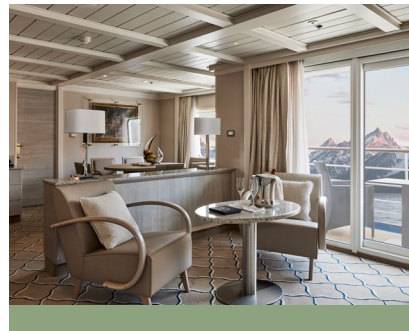

SILVER WIND – Suite Diagrams

1. *All suites feature:*
2. Butler service
   - Refrigerator and bar setup stocked with your preferences
   - Pillow menu
   - Luxury bath amenities
   - Plush bathrobe and slippers
   - Umbrella
   - Complimentary Wifi for all suites
   - Direct-dial telephone(s)
   - Champagne on arrival

OWNER'S SUITE

Available as a one-bedroom configuration or as two-bedrooms by adjoining with a Vista Suite.

1 BEDROOM: 587 SQ. FT. / 55 M²
INCLUDING VERANDA (89 SQ. FT. / 8 M²);

2 BEDROOM: 827 SQ. FT. / 77 M²
INCLUDING VERANDA (89 SQ. FT. / 8 M²)

- Large veranda with patio furniture and floor-to-ceiling glass doors; bedroom two has additional large picture window
- Living room (with convertible sofa to accommodate an additional guest) (Suite 734 only); bedroom two has additional sitting area
- Separate dining area
- Twin beds or queen-sized bed; bedroom two has additional twin beds or queen-sized bed
- Bathroom with whirlpool bath and walk-in shower; bedroom two has additional bathroom with walk-in shower
- Walk-in wardrobe(s) with personal safe
- Vanity table(s) with hair dryer
- Writing desk(s)
- Flat-screen HD TVs
- Interactive Media Library
- Sound system with bluetooth connectivity
- Espresso machine
- Unlimited Premium Wifi