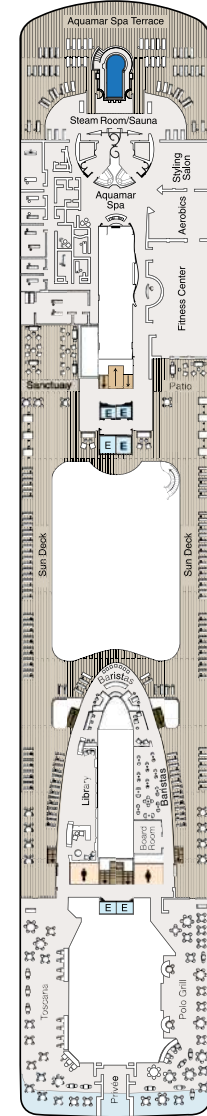

SYMBOL LEGEND

- ♣ Restrooms
- E Elevator
- ♣ Laundry
- || Connecting Staterooms
- ♣ Wheelchair Accessible
- ♣ Triple with Sofabed
- ♣ 3rd and 4th guest occupancy available upon request; 3rd guest only occupancy available upon request in Owner's Suites

STATEROOM COLOR LEGEND

- OS VS OC PH1 PH2 PH3 A1 A2 A3 A4
- B1 B2 B3 B4 C F G

DECK 16

- Golf Putting Greens
- Paddle Tennis
- Sun Deck

DECK 15

- Horizons
- Fitness Track
- Shuffleboard
- Croquet/Bocce

DECK 14

DECK 11

- Bridge
- Laundry
- Executive Lounge
- Staterooms

DECK 10

- Laundry
- Staterooms

DECK 9

- Concierge Lounge
- Laundry
- Staterooms

DECK 8

- Laundry
- Staterooms

DECK 4

- Medical Center

Medical Center Located on Deck 4 (Not Shown)