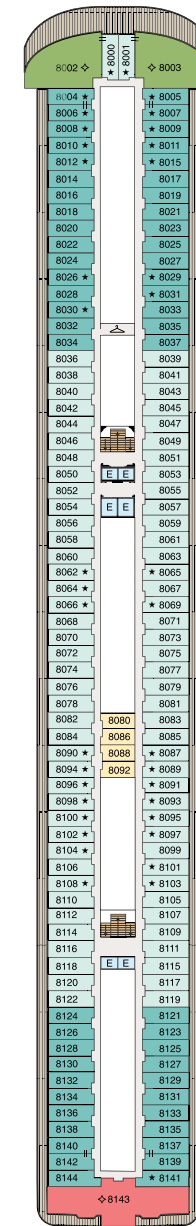

SYMBOL LEGEND

- ♣ Restrooms
- E Elevator
- ♣ Laundry
- || Connecting Staterooms
- ♣ Wheelchair Accessible
- ♣ Triple with Sofabed
- ♣ 3rd and 4th guest occupancy available upon request; 3rd guest only occupancy available upon request in Owner's Suites

STATEROOM COLOR LEGEND

- OS VS OC PH1 PH2 PH3 A1 A2 A3 A4
- B1 B2 B3 B4 C F G

DECK 16

- Golf Putting Greens
- Paddle Tennis
- Sun Deck

DECK 15

- Horizons
- Fitness Track
- Shuffleboard
- Croquet/Bocce

DECK 14

DECK 11

- Bridge
- Laundry
- Executive Lounge
- Staterooms

DECK 10

- Laundry
- Staterooms

DECK 9

- Concierge Lounge
- Laundry
- Staterooms

DECK 8

- Laundry
- Staterooms