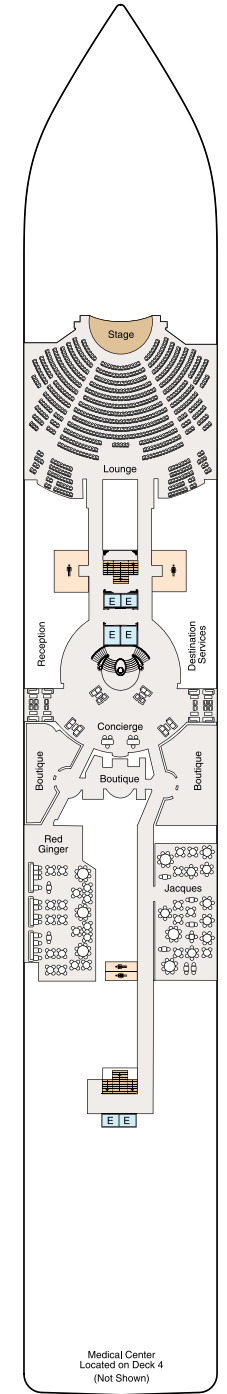

SYMBOL LEGEND

- ♣ Restrooms
- E Elevator
- ♣ Laundry
- || Connecting Staterooms
- ♣ Wheelchair Accessible
- ♣ Triple with Sofabed
- ♣ 3rd and 4th guest occupancy available upon request; 3rd guest only occupancy available upon request in Owner's Suites

STATEROOM COLOR LEGEND

- OS VS OC PH1 PH2 PH3 A1 A2 A3 A4
- B1 B2 B3 B4 C F G

DECK 16

- Golf Putting Greens
- Paddle Tennis
- Sun Deck

DECK 15

- Horizons
- Fitness Track
- Shuffleboard
- Croquet/Bocce

DECK 14

DECK 11

- Bridge
- Laundry
- Executive Lounge
- Staterooms

DECK 10

- Laundry
- Staterooms

DECK 9

- Concierge Lounge
- Laundry
- Staterooms

DECK 8

- Laundry
- Staterooms