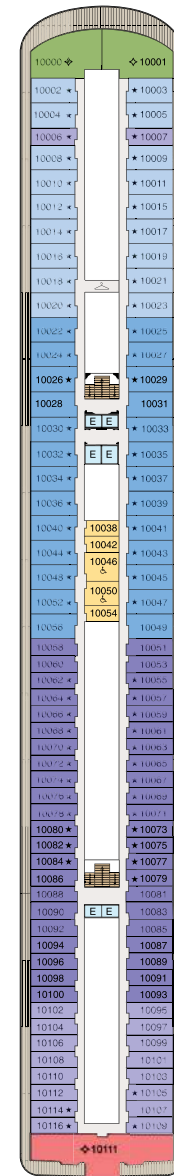

SYMBOL LEGEND

- ♣ Restrooms
- E Elevator
- ♣ Laundry
- || Connecting Staterooms
- ♣ Wheelchair Accessible
- ♣ Triple with Sofabed
- ♣ 3rd and 4th guest occupancy available upon request; 3rd guest only occupancy available upon request in Owner's Suites

STATEROOM COLOR LEGEND

- OS VS OC PH1 PH2 PH3 A1 A2 A3 A4
- B1 B2 B3 B4 C F G

DECK 16

- Golf Putting Greens
- Paddle Tennis
- Sun Deck

DECK 15

- Horizons
- Fitness Track
- Shuffleboard
- Croquet/Bocce

DECK 14

DECK 11

- Bridge
- Laundry
- Executive Lounge
- Staterooms

DECK 10

- Laundry
- Staterooms

DECK 9

- Concierge Lounge
- Laundry
- Staterooms

DECK 8

- Laundry
- Staterooms