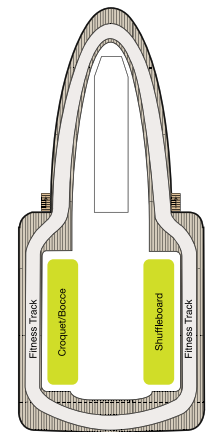

SYMBOL LEGEND

- ♣ Restrooms
- E Elevator
- ♣ Laundry
- || Connecting Staterooms
- ♣ Wheelchair Accessible
- ♣ Triple with Sofabed
- ♣ 3rd and 4th guest occupancy available upon request; 3rd guest only occupancy available upon request in Owner's Suites

STATEROOM COLOR LEGEND

- OS VS OC PH1 PH2 PH3 A1 A2 A3 A4
- B1 B2 B3 B4 C F G

DECK 16

- Golf Putting Greens
- Paddle Tennis
- Sun Deck

DECK 15

- Horizons
- Fitness Track
- Shuffleboard
- Croquet/Bocce

DECK 14