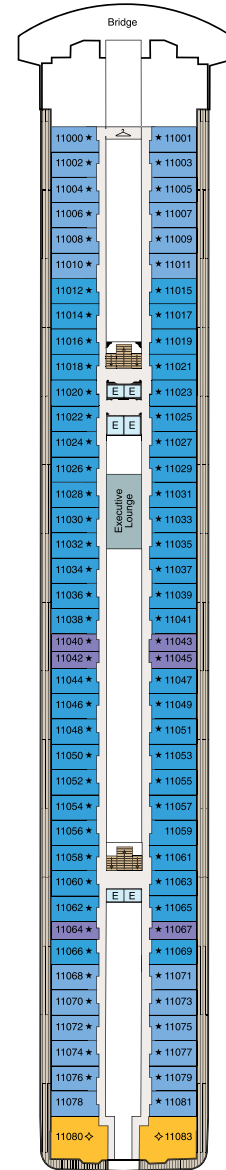

SYMBOL LEGEND

- ♣ Restrooms
- E Elevator
- ♣ Laundry
- || Connecting Staterooms
- ♣ Wheelchair Accessible
- ♣ Triple with Sofabed
- ♣ 3rd and 4th guest occupancy available upon request; 3rd guest only occupancy available upon request in Owner's Suites

STATEROOM COLOR LEGEND

- OS VS OC PH1 PH2 PH3 A1 A2 A3 A4
- B1 B2 B3 B4 C F G

DECK 16

- Golf Putting Greens
- Paddle Tennis
- Sun Deck

DECK 15

- Horizons
- Fitness Track
- Shuffleboard
- Croquet/Bocce

DECK 14

DECK 11

- Bridge
- Laundry
- Executive Lounge
- Staterooms

DECK 10

- Laundry
- Staterooms

DECK 9

- Concierge Lounge
- Laundry
- Staterooms

DECK 8

- Laundry
- Staterooms

DECK 4

- Medical Center

Medical Center Located on Deck 4 (Not Shown)