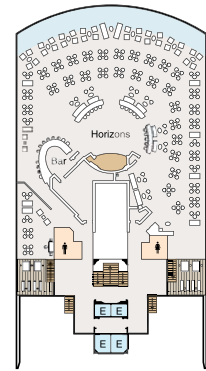

SYMBOL LEGEND

- ♣ Restrooms
- E Elevator
- ♣ Laundry
- || Connecting Staterooms
- ♣ Wheelchair Accessible
- ♣ Triple with Sofabed
- ♣ 3rd and 4th guest occupancy available upon request; 3rd guest only occupancy available upon request in Owner's Suites

STATEROOM COLOR LEGEND

- OS VS OC PH1 PH2 PH3 A1 A2 A3 A4
- B1 B2 B3 B4 C F G

DECK 16

- Golf Putting Greens
- Paddle Tennis
- Sun Deck

DECK 15

- Horizons
- Fitness Track
- Shuffleboard
- Croquet/Bocce

DECK 14

DECK 4

- Medical Center

Medical Center Located on Deck 4 (Not Shown)