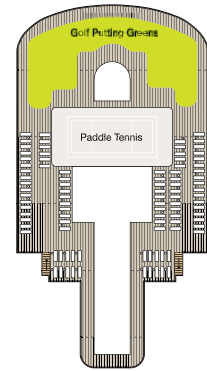

SYMBOL LEGEND

- ♣ Restrooms
- E Elevator
- ♣ Laundry
- || Connecting Staterooms
- ♣ Wheelchair Accessible
- ♣ Triple with Sofabed
- ♣ 3rd and 4th guest occupancy available upon request; 3rd guest only occupancy available upon request in Owner's Suites

STATEROOM COLOR LEGEND

- OS VS OC PH1 PH2 PH3 A1 A2 A3 A4
- B1 B2 B3 B4 C F G

DECK 16

- Golf Putting Greens
- Paddle Tennis
- Sun Deck

DECK 15

- Horizons
- Fitness Track
- Shuffleboard
- Croquet/Bocce

DECK 14