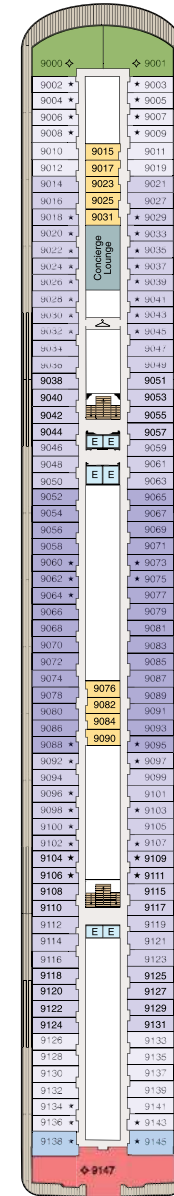

SYMBOL LEGEND

- ♣ Restrooms
- E Elevator
- ♣ Laundry
- || Connecting Staterooms
- ♣ Wheelchair Accessible
- ♣ Triple with Sofabed
- ♣ 3rd and 4th guest occupancy available upon request; 3rd guest only occupancy available upon request in Owner's Suites

STATEROOM COLOR LEGEND

- OS VS OC PH1 PH2 PH3 A1 A2 A3 A4
- B1 B2 B3 B4 C F G

DECK 16

- Golf Putting Greens
- Paddle Tennis
- Sun Deck

DECK 15

- Horizons
- Fitness Track
- Shuffleboard
- Croquet/Bocce

DECK 14

DECK 11

- Bridge
- Laundry
- Executive Lounge
- Staterooms

DECK 10

- Laundry
- Staterooms

DECK 9

- Concierge Lounge
- Laundry
- Staterooms

DECK 8

- Laundry
- Staterooms