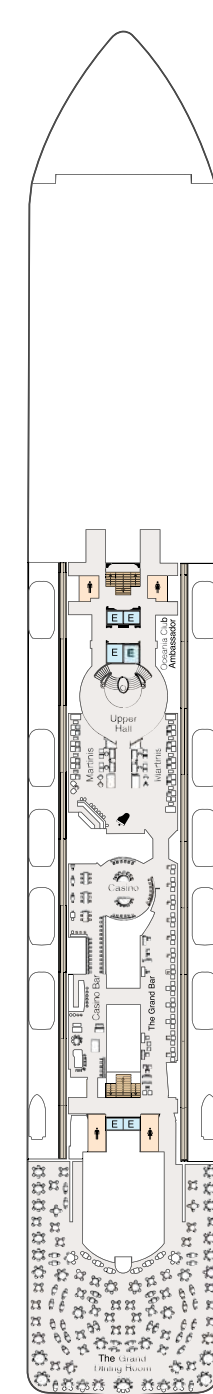

SYMBOL LEGEND

- ♣ Restrooms
- E Elevator
- ♣ Laundry
- || Connecting Staterooms
- ♣ Wheelchair Accessible
- ♣ Triple with Sofabed
- ♣ 3rd and 4th guest occupancy available upon request; 3rd guest only occupancy available upon request in Owner's Suites

STATEROOM COLOR LEGEND

- OS VS OC PH1 PH2 PH3 A1 A2 A3 A4
- B1 B2 B3 B4 C F G

DECK 16

- Golf Putting Greens
- Paddle Tennis
- Sun Deck

DECK 15

- Horizons
- Fitness Track
- Shuffleboard
- Croquet/Bocce

DECK 14

DECK 11

- Bridge
- Laundry
- Executive Lounge
- Staterooms

DECK 10

- Laundry
- Staterooms

DECK 9

- Concierge Lounge
- Laundry
- Staterooms

DECK 8

- Laundry
- Staterooms