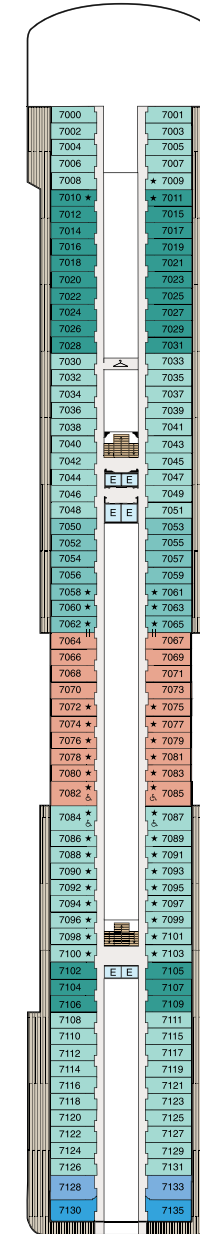

SYMBOL LEGEND

- ♣ Restrooms
- E Elevator
- ♣ Laundry
- || Connecting Staterooms
- ♣ Wheelchair Accessible
- ♣ Triple with Sofabed
- ♣ 3rd and 4th guest occupancy available upon request; 3rd guest only occupancy available upon request in Owner's Suites

STATEROOM COLOR LEGEND

- OS VS OC PH1 PH2 PH3 A1 A2 A3 A4
- B1 B2 B3 B4 C F G

DECK 16

- Golf Putting Greens
- Paddle Tennis
- Sun Deck

DECK 15

- Horizons
- Fitness Track
- Shuffleboard
- Croquet/Bocce

DECK 14

DECK 11

- Bridge
- Laundry
- Executive Lounge
- Staterooms

DECK 10

- Laundry
- Staterooms

DECK 9

- Concierge Lounge
- Laundry
- Staterooms

DECK 8

- Laundry
- Staterooms