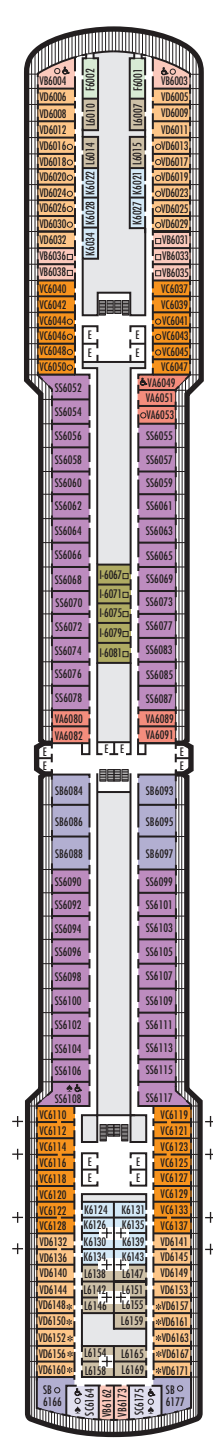

MAIN DECK
Staterooms 1001–1127

LOWER PROMENADE DECK

PROMENADE DECK

UPPER PROMENADE DECK
Staterooms 4001–4185

VERANDAH DECK
Staterooms 5001–5191

UPPER VERANDAH DECK
Staterooms 6001–6177

STATEROOM SYMBOL LEGEND

- Triple (2 lower beds, 1 sofa bed)
- Quad (2 lower beds, 1 sofa bed, 1 upper)
- △ Partial sea view
- × Fully obstructed view
- ⊕ Connecting rooms
- * Shower only
- ♠ Single-sink vanity

- ◆ Staterooms have solid steel verandah railings instead of clear-view Plexiglas® railings
- ♿ Suites SY8068, SC6175, SC6164, SY5002 & SY5001 are wheelchair accessible, bathtub and roll-in shower. Suite SS6108 and staterooms I-8037, VA8032, VA8031, VA6049, VB8004, VB6003, VA5140, VA5137, VA5054, VA5051, VA4132, VA4131, H4090, H4089, VA4052, VA4051, D1100, C1082, C1081, J1074, K1012 & K1011 are wheelchair accessible, roll-in shower only.

SHIP SPECIFICATIONS & FACILITIES

- 1,972 Guests
- 811 Crew
- 82,318 Gross Tons
- 936 Feet Long
- 11 Guest Decks
- Wraparound Promenade Deck
- 6 Restaurants & Cafes
- 7 Entertainment Venues
- 10 Lounges/Bars
- 2 Outdoor Swimming Pools (one with sliding glass roof)
- Spa & Salon
- Fitness Center
- Suite Lounge
- Duty-free Shops
- Library/Internet Cafe
- Onboard Wi-Fi Access
- Casino
- Sport Courts

MS NOORDAM

DECK PLANS & STATEROOMS

The deck plans are color-coded by category of stateroom, and the category letter precedes the stateroom number in each room. All staterooms are equipped with flat-panel television, DVD player, mini-bar, mini-safe, data port, telephone and multichannel music.