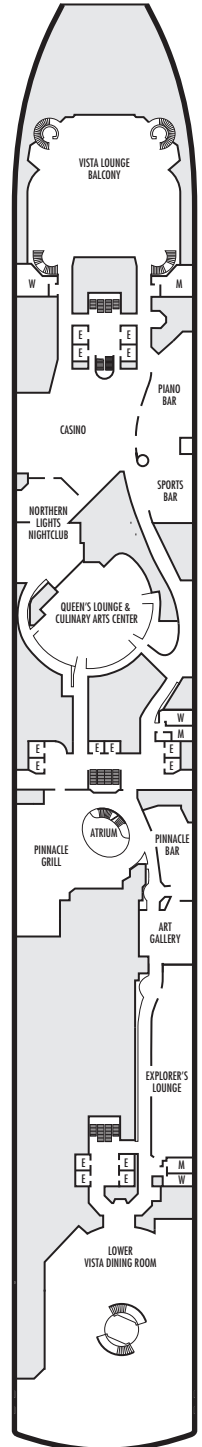

MAIN DECK
Staterooms 1001–1127

LOWER PROMENADE DECK

PROMENADE DECK

UPPER PROMENADE DECK
Staterooms 4001–4185

VERANDAH DECK
Staterooms 5001–5191

UPPER VERANDAH DECK
Staterooms 6001–6177

STATEROOM SYMBOL LEGEND

- Triple (2 lower beds, 1 sofa bed)
- Quad (2 lower beds, 1 sofa bed, 1 upper)
- △ Partial sea view
- × Fully obstructed view
- ⊕ Connecting rooms
- * Shower only
- ♠ Single-sink vanity

- ◆ Staterooms have solid steel verandah railings instead of clear-view Plexiglas® railings
- ♿ Suites SY8068, SC6175, SC6164, SY5002 & SY5001 are wheelchair accessible, bathtub and roll-in shower. Suite SS6108 and staterooms I-8037, VA8032, VA8031, VA6049, VB8004, VB6003, VA5140, VA5137, VA5054, VA5051, VA4132, VA4131, H4090, H4089, VA4052, VA4051, D1100, C1082, C1081, J1074, K1012 & K1011 are wheelchair accessible, roll-in shower only.

SHIP SPECIFICATIONS & FACILITIES

- 1,972 Guests
- 811 Crew
- 82,318 Gross Tons
- 936 Feet Long
- 11 Guest Decks
- Wraparound Promenade Deck
- 6 Restaurants & Cafes
- 7 Entertainment Venues
- 10 Lounges/Bars
- 2 Outdoor Swimming Pools (one with sliding glass roof)
- Spa & Salon
- Fitness Center
- Suite Lounge
- Duty-free Shops
- Library/Internet Cafe
- Onboard Wi-Fi Access
- Casino
- Sport Courts

MS NOORDAM

DECK PLANS & STATEROOMS

The deck plans are color-coded by category of stateroom, and the category letter precedes the stateroom number in each room. All staterooms are equipped with flat-panel television, DVD player, mini-bar, mini-safe, data port, telephone and multichannel music.