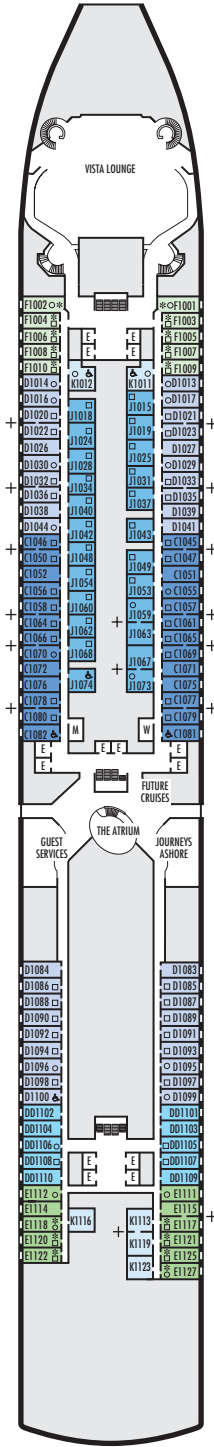

MAIN DECK
Staterooms 1001–1127

LOWER PROMENADE DECK

PROMENADE DECK

UPPER PROMENADE DECK
Staterooms 4001–4185

VERANDAH DECK
Staterooms 5001–5191

UPPER VERANDAH DECK
Staterooms 6001–6177

STATEROOM SYMBOL LEGEND

- Triple (2 lower beds, 1 sofa bed)
- Quad (2 lower beds, 1 sofa bed, 1 upper)
- △ Partial sea view
- × Fully obstructed view
- ⊕ Connecting rooms
- * Shower only
- ♠ Single-sink vanity

- ◆ Staterooms have solid steel verandah railings instead of clear-view Plexiglas® railings
- ♿ Suites SY8068, SC6175, SC6164, SY5002 & SY5001 are wheelchair accessible, bathtub and roll-in shower. Suite SS6108 and staterooms I-8037, VA8032, VA8031, VA6049, VB8004, VB6003, VA5140, VA5137, VA5054, VA5051, VA4132, VA4131, H4090, H4089, VA4052, VA4051, D1100, C1082, C1081, J1074, K1012 & K1011 are wheelchair accessible, roll-in shower only.

SHIP SPECIFICATIONS & FACILITIES

- 1,972 Guests
- 811 Crew
- 82,318 Gross Tons
- 936 Feet Long
- 11 Guest Decks
- Wraparound Promenade Deck
- 6 Restaurants & Cafes
- 7 Entertainment Venues
- 10 Lounges/Bars
- 2 Outdoor Swimming Pools (one with sliding glass roof)
- Spa & Salon
- Fitness Center
- Suite Lounge
- Duty-free Shops
- Library/Internet Cafe
- Onboard Wi-Fi Access
- Casino
- Sport Courts

MS NOORDAM

DECK PLANS & STATEROOMS

The deck plans are color-coded by category of stateroom, and the category letter precedes the stateroom number in each room. All staterooms are equipped with flat-panel television, DVD player, mini-bar, mini-safe, data port, telephone and multichannel music.