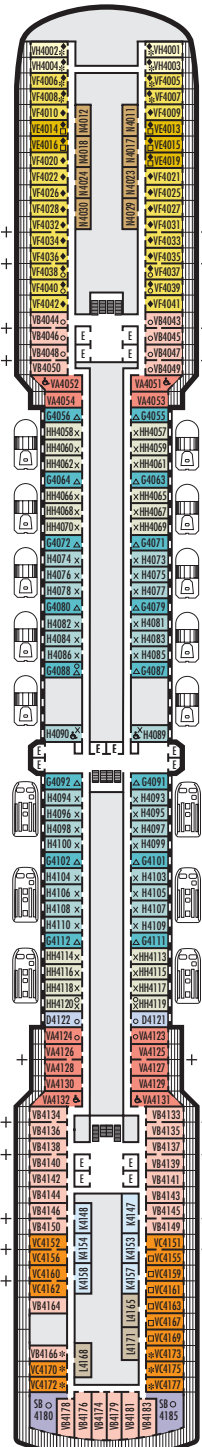

MAIN DECK
Staterooms 1001–1127

LOWER PROMENADE DECK

PROMENADE DECK

UPPER PROMENADE DECK
Staterooms 4001–4185

VERANDAH DECK
Staterooms 5001–5191

UPPER VERANDAH DECK
Staterooms 6001–6177

STATEROOM SYMBOL LEGEND

- Triple (2 lower beds, 1 sofa bed)
- Quad (2 lower beds, 1 sofa bed, 1 upper)
- △ Partial sea view
- × Fully obstructed view
- ⊕ Connecting rooms
- * Shower only
- ♠ Single-sink vanity

- ◆ Staterooms have solid steel verandah railings instead of clear-view Plexiglas® railings
- ♿ Suites SY8068, SC6175, SC6164, SY5002 & SY5001 are wheelchair accessible, bathtub and roll-in shower. Suite SS6108 and staterooms I-8037, VA8032, VA8031, VA6049, VB8004, VB6003, VA5140, VA5137, VA5054, VA5051, VA4132, VA4131, H4090, H4089, VA4052, VA4051, D1100, C1082, C1081, J1074, K1012 & K1011 are wheelchair accessible, roll-in shower only.

SHIP SPECIFICATIONS & FACILITIES

- 1,972 Guests
- 811 Crew
- 82,318 Gross Tons
- 936 Feet Long
- 11 Guest Decks
- Wraparound Promenade Deck
- 6 Restaurants & Cafes
- 7 Entertainment Venues
- 10 Lounges/Bars
- 2 Outdoor Swimming Pools (one with sliding glass roof)
- Spa & Salon
- Fitness Center
- Suite Lounge
- Duty-free Shops
- Library/Internet Cafe
- Onboard Wi-Fi Access
- Casino
- Sport Courts

MS NOORDAM

DECK PLANS & STATEROOMS

The deck plans are color-coded by category of stateroom, and the category letter precedes the stateroom number in each room. All staterooms are equipped with flat-panel television, DVD player, mini-bar, mini-safe, data port, telephone and multichannel music.