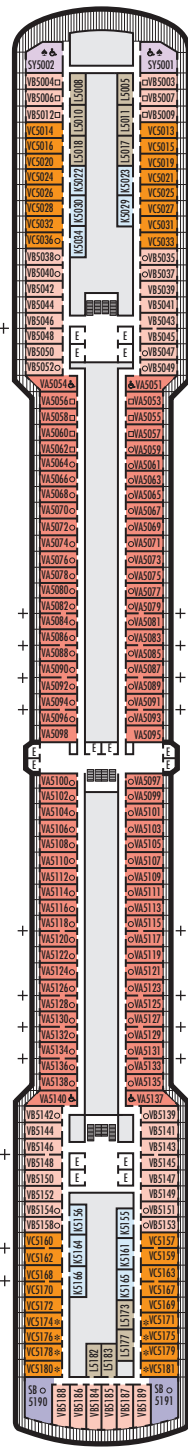

MAIN DECK
Staterooms 1001–1127

LOWER PROMENADE DECK

PROMENADE DECK

UPPER PROMENADE DECK
Staterooms 4001–4185

VERANDAH DECK
Staterooms 5001–5191

UPPER VERANDAH DECK
Staterooms 6001–6177

STATEROOM SYMBOL LEGEND

- Triple (2 lower beds, 1 sofa bed)
- Quad (2 lower beds, 1 sofa bed, 1 upper)
- △ Partial sea view
- × Fully obstructed view
- ⊕ Connecting rooms
- * Shower only
- ♠ Single-sink vanity

- ◆ Staterooms have solid steel verandah railings instead of clear-view Plexiglas® railings
- ♿ Suites SY8068, SC6175, SC6164, SY5002 & SY5001 are wheelchair accessible, bathtub and roll-in shower. Suite SS6108 and staterooms I-8037, VA8032, VA8031, VA6049, VB8004, VB6003, VA5140, VA5137, VA5054, VA5051, VA4132, VA4131, H4090, H4089, VA4052, VA4051, D1100, C1082, C1081, J1074, K1012 & K1011 are wheelchair accessible, roll-in shower only.

SHIP SPECIFICATIONS & FACILITIES

- 1,972 Guests
- 811 Crew
- 82,318 Gross Tons
- 936 Feet Long
- 11 Guest Decks
- Wraparound Promenade Deck
- 6 Restaurants & Cafes
- 7 Entertainment Venues
- 10 Lounges/Bars
- 2 Outdoor Swimming Pools (one with sliding glass roof)
- Spa & Salon
- Fitness Center
- Suite Lounge
- Duty-free Shops
- Library/Internet Cafe
- Onboard Wi-Fi Access
- Casino
- Sport Courts

MS NOORDAM

DECK PLANS & STATEROOMS

The deck plans are color-coded by category of stateroom, and the category letter precedes the stateroom number in each room. All staterooms are equipped with flat-panel television, DVD player, mini-bar, mini-safe, data port, telephone and multichannel music.