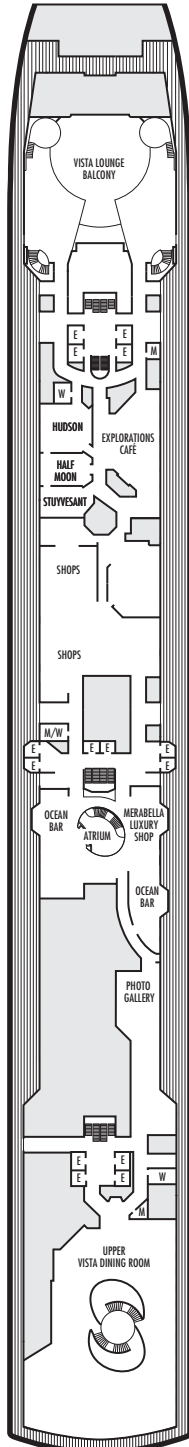

MAIN DECK
Staterooms 1001–1127

LOWER PROMENADE DECK

PROMENADE DECK

UPPER PROMENADE DECK
Staterooms 4001–4185

VERANDAH DECK
Staterooms 5001–5191

UPPER VERANDAH DECK
Staterooms 6001–6177

STATEROOM SYMBOL LEGEND

- Triple (2 lower beds, 1 sofa bed)
- Quad (2 lower beds, 1 sofa bed, 1 upper)
- △ Partial sea view
- × Fully obstructed view
- ⊕ Connecting rooms
- * Shower only
- ♠ Single-sink vanity

- ◆ Staterooms have solid steel verandah railings instead of clear-view Plexiglas® railings
- ♿ Suites SY8068, SC6175, SC6164, SY5002 & SY5001 are wheelchair accessible, bathtub and roll-in shower. Suite SS6108 and staterooms I-8037, VA8032, VA8031, VA6049, VB8004, VB6003, VA5140, VA5137, VA5054, VA5051, VA4132, VA4131, H4090, H4089, VA4052, VA4051, D1100, C1082, C1081, J1074, K1012 & K1011 are wheelchair accessible, roll-in shower only.

SHIP SPECIFICATIONS & FACILITIES

- 1,972 Guests
- 811 Crew
- 82,318 Gross Tons
- 936 Feet Long
- 11 Guest Decks
- Wraparound Promenade Deck
- 6 Restaurants & Cafes
- 7 Entertainment Venues
- 10 Lounges/Bars
- 2 Outdoor Swimming Pools (one with sliding glass roof)
- Spa & Salon
- Fitness Center
- Suite Lounge
- Duty-free Shops
- Library/Internet Cafe
- Onboard Wi-Fi Access
- Casino
- Sport Courts

MS NOORDAM

DECK PLANS & STATEROOMS

The deck plans are color-coded by category of stateroom, and the category letter precedes the stateroom number in each room. All staterooms are equipped with flat-panel television, DVD player, mini-bar, mini-safe, data port, telephone and multichannel music.