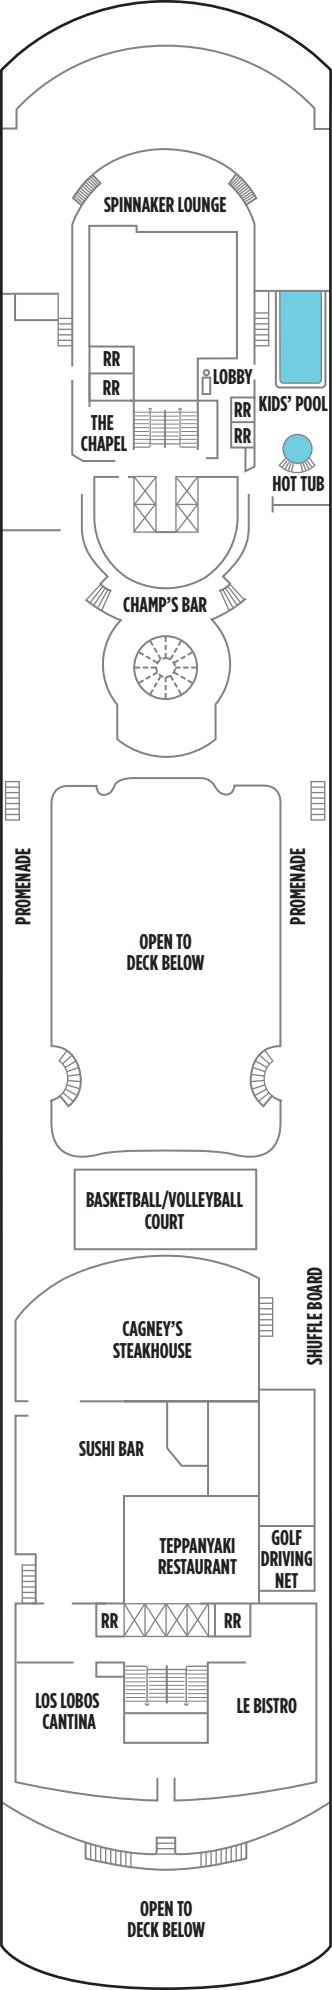

SPINNAKER LOUNGE

RR

RR

LOBBY

KIDS' POOL

THE CHAPEL

RR

RR

HOT TUB

CHAMP'S BAR

OPEN TO DECK BELOW

PROMENADE

PROMENADE

BASKETBALL/VOLLEYBALL COURT

CAGNEY'S STEAKHOUSE

SUSHI BAR

TEPPANYAKI RESTAURANT

GOLF DRIVING NET

RR

RR

LOS LOBOS CANTINA

LE BISTRO

SHUFFLE BOARD

OPEN TO DECK BELOW