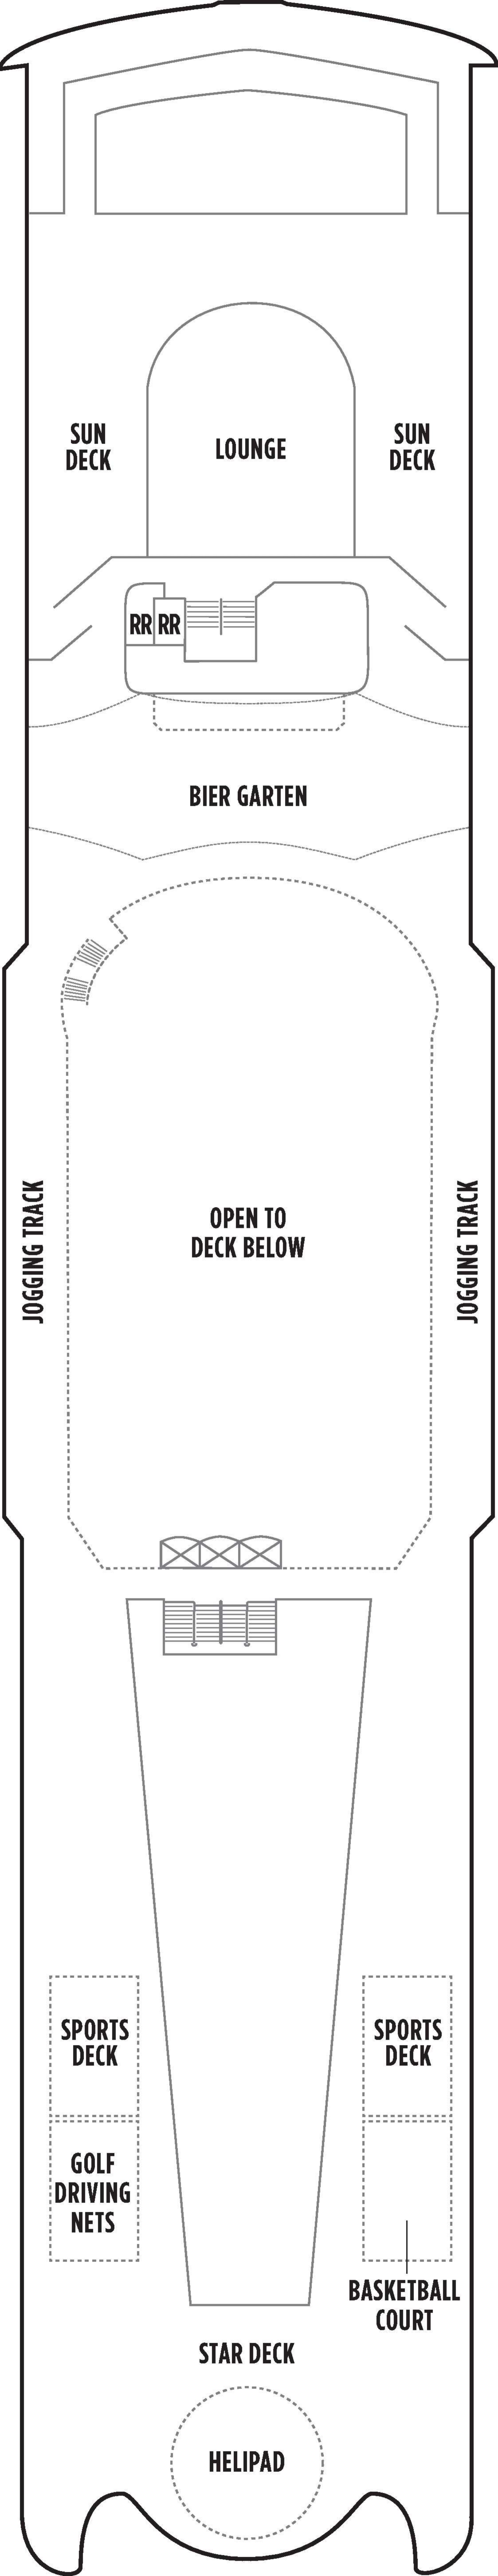

SUN DECK

LOUNGE

SUN DECK

RR RR

BIER GARTEN

OPEN TO DECK BELOW

JOGGING TRACK

JOGGING TRACK

SPORTS DECK

GOLF DRIVING NETS

SPORTS DECK

BASKETBALL COURT

STAR DECK

HELIPAD