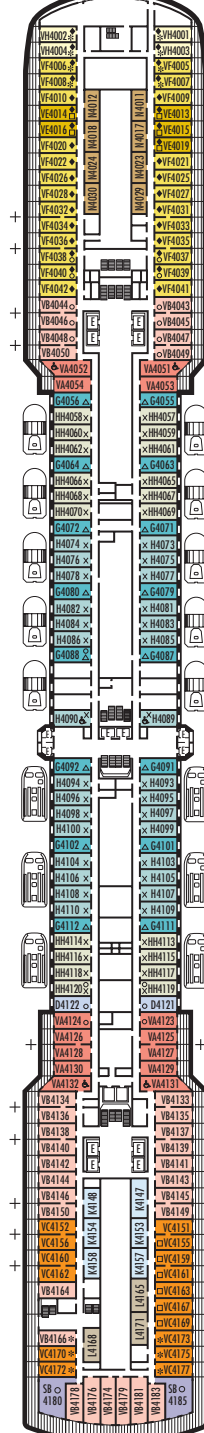

MAIN DECK
Staterooms 1001–1127
252 ft. from bow to
Staterooms 1001 & 1002.

LOWER PROMENADE DECK

PROMENADE DECK

UPPER PROMENADE DECK
Staterooms 4001–4185
102 ft. from bow to
Staterooms 4001 & 4002.

VERANDAH DECK
Staterooms 5001–5191
102 ft. from bow to
Staterooms 5001 & 5002.

UPPER VERANDAH DECK
Staterooms 6001–6177
112 ft. from bow to
Staterooms 6003 & 6004.

102 ft. to stern from
Staterooms 1123 & 1127.

9 ft. to stern from
Staterooms 4174 & 4179.

23 ft. to stern from
Staterooms 5184 & 5185.

21 ft. to stern from
Staterooms 6162 & 6173.

STATEROOM SYMBOL LEGEND

- Triple (2 lower beds, 1 sofa bed)
- Quad (2 lower beds, 1 sofa bed, 1 upper)
- △ Partial sea view
- × Fully obstructed view
- + Connecting rooms
- * Shower only
- ♠ Single-sink vanity
- ◆ Staterooms have solid steel verandah railings instead of clear-view Plexiglas® railings
- ♿ Suites SY8068, SC6175, SC6164, SY5002 & SY5001 are wheelchair accessible, bathtub and roll-in shower. Suite SS6108 and staterooms I-8037, VA8032, VA8031, VA6049, VB6004, VB6003, VA5140, VA5137, VA5054, VA5051, VA4132, VA4131, H4090, H4089, VA4052, VA4051, D1100, C1082, C1081, J1074, K1012 & K1011 are wheelchair accessible, roll-in shower only.

SHIP SPECIFICATIONS & FACILITIES

- 1,964 Guests
- 82,305 Gross Tons
- 936 Feet Long
- Automatic Stabilizers
- 11 Guest Decks
- 14 Guest Elevators
- 4 Outside Elevators
- 4 Restaurants
- 2 Show Lounges
- Outdoor Swimming Pools (one with sliding glass roof)
- Spa & Salon
- Fitness Center
- Suite Lounge
- Duty-free Shops
- Internet Center
- Library
- Casino
- Basketball Court
- Volleyball Court