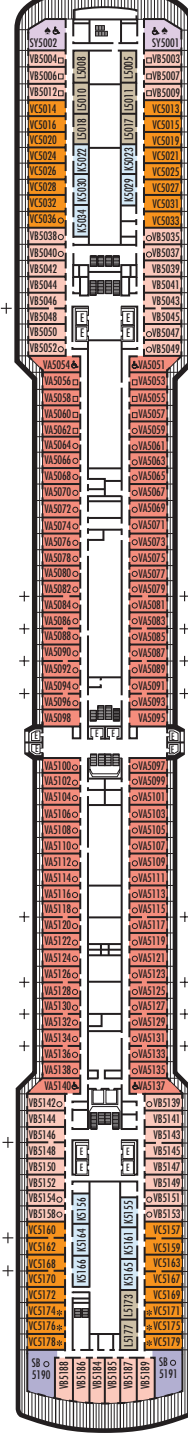

MAIN DECK
Staterooms 1001–1127
252 ft. from bow to
Staterooms 1001 & 1002.

LOWER PROMENADE DECK

PROMENADE DECK

UPPER PROMENADE DECK
Staterooms 4001–4185
102 ft. from bow to
Staterooms 4001 & 4002.

VERANDAH DECK
Staterooms 5001–5191
102 ft. from bow to
Staterooms 5001 & 5002.

UPPER VERANDAH DECK
Staterooms 6001–6177
112 ft. from bow to
Staterooms 6003 & 6004.

102 ft. to stern from
Staterooms 1123 & 1127.

9 ft. to stern from
Staterooms 4174 & 4179.

23 ft. to stern from
Staterooms 5184 & 5185.

21 ft. to stern from
Staterooms 6162 & 6173.

STATEROOM SYMBOL LEGEND

- Triple (2 lower beds, 1 sofa bed)
- Quad (2 lower beds, 1 sofa bed, 1 upper)
- △ Partial sea view
- × Fully obstructed view
- + Connecting rooms
- * Shower only
- ♠ Single-sink vanity
- ◆ Staterooms have solid steel verandah railings instead of clear-view Plexiglas® railings
- ♿ Suites SY8068, SC6175, SC6164, SY5002 & SY5001 are wheelchair accessible, bathtub and roll-in shower. Suite SS6108 and staterooms I-8037, VA8032, VA8031, VA6049, VB6004, VB6003, VA5140, VA5137, VA5054, VA5051, VA4132, VA4131, H4090, H4089, VA4052, VA4051, D1100, C1082, C1081, J1074, K1012 & K1011 are wheelchair accessible, roll-in shower only.

SHIP SPECIFICATIONS & FACILITIES

- 1,964 Guests
- 82,305 Gross Tons
- 936 Feet Long
- Automatic Stabilizers
- 11 Guest Decks
- 14 Guest Elevators
- 4 Outside Elevators
- 4 Restaurants
- 2 Show Lounges
- Outdoor Swimming Pools (one with sliding glass roof)
- Spa & Salon
- Fitness Center
- Suite Lounge
- Duty-free Shops
- Internet Center
- Library
- Casino
- Basketball Court
- Volleyball Court