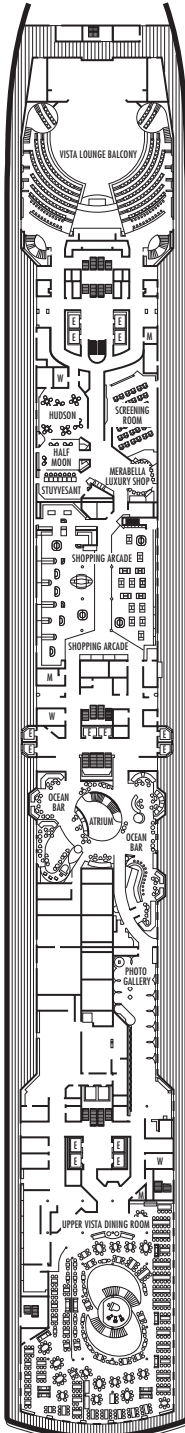

MAIN DECK
Staterooms 1001–1127
252 ft. from bow to
Staterooms 1001 & 1002.

LOWER PROMENADE DECK

PROMENADE DECK

UPPER PROMENADE DECK
Staterooms 4001–4185
102 ft. from bow to
Staterooms 4001 & 4002.

VERANDAH DECK
Staterooms 5001–5191
102 ft. from bow to
Staterooms 5001 & 5002.

UPPER VERANDAH DECK
Staterooms 6001–6177
112 ft. from bow to
Staterooms 6003 & 6004.

102 ft. to stern from
Staterooms 1123 & 1127.

9 ft. to stern from
Staterooms 4174 & 4179.

23 ft. to stern from
Staterooms 5184 & 5185.

21 ft. to stern from
Staterooms 6162 & 6173.

STATEROOM SYMBOL LEGEND

- Triple (2 lower beds, 1 sofa bed)
- Quad (2 lower beds, 1 sofa bed, 1 upper)
- △ Partial sea view
- × Fully obstructed view
- + Connecting rooms
- * Shower only
- ♠ Single-sink vanity
- ◆ Staterooms have solid steel verandah railings instead of clear-view Plexiglas® railings
- ♿ Suites SY8068, SC6175, SC6164, SY5002 & SY5001 are wheelchair accessible, bathtub and roll-in shower. Suite SS6108 and staterooms I-8037, VA8032, VA8031, VA6049, VB6004, VB6003, VA5140, VA5137, VA5054, VA5051, VA4132, VA4131, H4090, H4089, VA4052, VA4051, D1100, C1082, C1081, J1074, K1012 & K1011 are wheelchair accessible, roll-in shower only.

SHIP SPECIFICATIONS & FACILITIES

- 1,964 Guests
- 82,305 Gross Tons
- 936 Feet Long
- Automatic Stabilizers
- 11 Guest Decks
- 14 Guest Elevators
- 4 Outside Elevators
- 4 Restaurants
- 2 Show Lounges
- Outdoor Swimming Pools (one with sliding glass roof)
- Spa & Salon
- Fitness Center
- Suite Lounge
- Duty-free Shops
- Internet Center
- Library
- Casino
- Basketball Court
- Volleyball Court