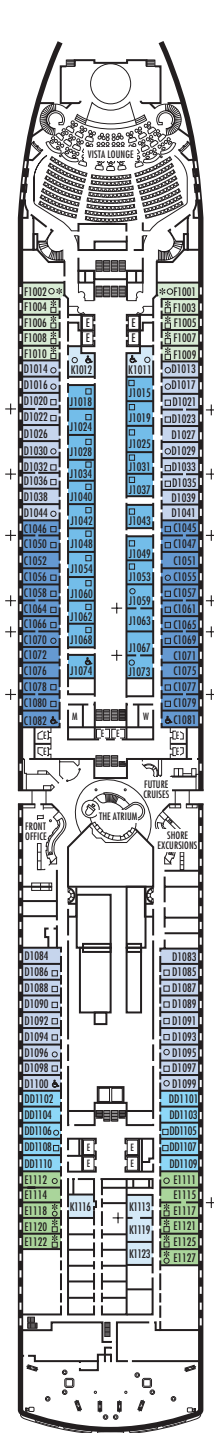

MAIN DECK
Staterooms 1001–1127
252 ft. from bow to
Staterooms 1001 & 1002.

LOWER PROMENADE DECK

PROMENADE DECK

UPPER PROMENADE DECK
Staterooms 4001–4185
102 ft. from bow to
Staterooms 4001 & 4002.

VERANDAH DECK
Staterooms 5001–5191
102 ft. from bow to
Staterooms 5001 & 5002.

UPPER VERANDAH DECK
Staterooms 6001–6177
112 ft. from bow to
Staterooms 6003 & 6004.

102 ft. to stern from
Staterooms 1123 & 1127.

9 ft. to stern from
Staterooms 4174 & 4179.

23 ft. to stern from
Staterooms 5184 & 5185.

21 ft. to stern from
Staterooms 6162 & 6173.

STATEROOM SYMBOL LEGEND

- Triple (2 lower beds, 1 sofa bed)
- Quad (2 lower beds, 1 sofa bed, 1 upper)
- △ Partial sea view
- × Fully obstructed view
- + Connecting rooms
- * Shower only
- ♠ Single-sink vanity
- ◆ Staterooms have solid steel verandah railings instead of clear-view Plexiglas® railings
- ♿ Suites SY8068, SC6175, SC6164, SY5002 & SY5001 are wheelchair accessible, bathtub and roll-in shower. Suite SS6108 and staterooms I-8037, VA8032, VA8031, VA6049, VB6004, VB6003, VA5140, VA5137, VA5054, VA5051, VA4132, VA4131, H4090, H4089, VA4052, VA4051, D1100, C1082, C1081, J1074, K1012 & K1011 are wheelchair accessible, roll-in shower only.

SHIP SPECIFICATIONS & FACILITIES

- 1,964 Guests
- 82,305 Gross Tons
- 936 Feet Long
- Automatic Stabilizers
- 11 Guest Decks
- 14 Guest Elevators
- 4 Outside Elevators
- 4 Restaurants
- 2 Show Lounges
- Outdoor Swimming Pools (one with sliding glass roof)
- Spa & Salon
- Fitness Center
- Suite Lounge
- Duty-free Shops
- Internet Center
- Library
- Casino
- Basketball Court
- Volleyball Court