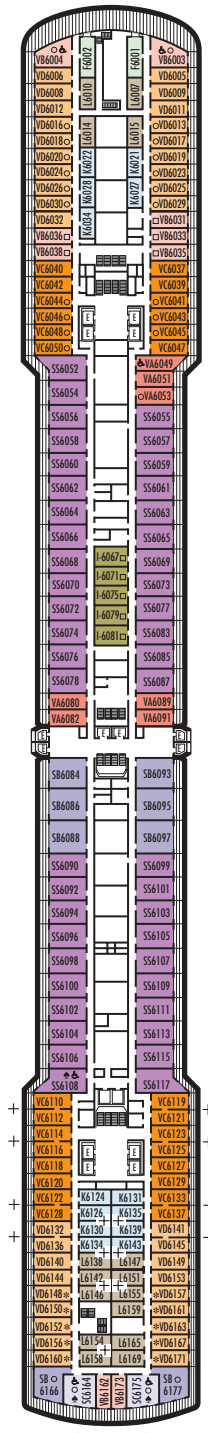

MAIN DECK
Staterooms 1001–1127
252 ft. from bow to
Staterooms 1001 & 1002.

LOWER PROMENADE DECK

PROMENADE DECK

UPPER PROMENADE DECK
Staterooms 4001–4185
102 ft. from bow to
Staterooms 4001 & 4002.

VERANDAH DECK
Staterooms 5001–5191
102 ft. from bow to
Staterooms 5001 & 5002.

UPPER VERANDAH DECK
Staterooms 6001–6177
112 ft. from bow to
Staterooms 6003 & 6004.

102 ft. to stern from
Staterooms 1123 & 1127.

9 ft. to stern from
Staterooms 4174 & 4179.

23 ft. to stern from
Staterooms 5184 & 5185.

21 ft. to stern from
Staterooms 6162 & 6173.

STATEROOM SYMBOL LEGEND

- Triple (2 lower beds, 1 sofa bed)
- Quad (2 lower beds, 1 sofa bed, 1 upper)
- △ Partial sea view
- × Fully obstructed view
- + Connecting rooms
- * Shower only
- ♠ Single-sink vanity
- ◆ Staterooms have solid steel verandah railings instead of clear-view Plexiglas® railings
- ♿ Suites SY8068, SC6175, SC6164, SY5002 & SY5001 are wheelchair accessible, bathtub and roll-in shower. Suite SS6108 and staterooms I-8037, VA8032, VA8031, VA6049, VB6004, VB6003, VA5140, VA5137, VA5054, VA5051, VA4132, VA4131, H4090, H4089, VA4052, VA4051, D1100, C1082, C1081, J1074, K1012 & K1011 are wheelchair accessible, roll-in shower only.

SHIP SPECIFICATIONS & FACILITIES

- 1,964 Guests
- 82,305 Gross Tons
- 936 Feet Long
- Automatic Stabilizers
- 11 Guest Decks
- 14 Guest Elevators
- 4 Outside Elevators
- 4 Restaurants
- 2 Show Lounges
- Outdoor Swimming Pools (one with sliding glass roof)
- Spa & Salon
- Fitness Center
- Suite Lounge
- Duty-free Shops
- Internet Center
- Library
- Casino
- Basketball Court
- Volleyball Court