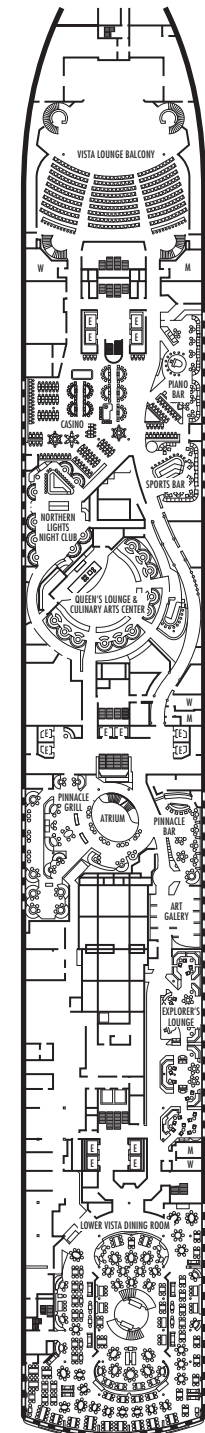

MAIN DECK
Staterooms 1001–1127
252 ft. from bow to
Staterooms 1001 & 1002.

LOWER PROMENADE DECK

PROMENADE DECK

UPPER PROMENADE DECK
Staterooms 4001–4185
102 ft. from bow to
Staterooms 4001 & 4002.

VERANDAH DECK
Staterooms 5001–5191
102 ft. from bow to
Staterooms 5001 & 5002.

UPPER VERANDAH DECK
Staterooms 6001–6177
112 ft. from bow to
Staterooms 6003 & 6004.

102 ft. to stern from
Staterooms 1123 & 1127.

9 ft. to stern from
Staterooms 4174 & 4179.

23 ft. to stern from
Staterooms 5184 & 5185.

21 ft. to stern from
Staterooms 6162 & 6173.

STATEROOM SYMBOL LEGEND

- Triple (2 lower beds, 1 sofa bed)
- Quad (2 lower beds, 1 sofa bed, 1 upper)
- △ Partial sea view
- × Fully obstructed view
- + Connecting rooms
- * Shower only
- ♠ Single-sink vanity
- ◆ Staterooms have solid steel verandah railings instead of clear-view Plexiglas® railings
- ♿ Suites SY8068, SC6175, SC6164, SY5002 & SY5001 are wheelchair accessible, bathtub and roll-in shower. Suite SS6108 and staterooms I-8037, VA8032, VA8031, VA6049, VB6004, VB6003, VA5140, VA5137, VA5054, VA5051, VA4132, VA4131, H4090, H4089, VA4052, VA4051, D1100, C1082, C1081, J1074, K1012 & K1011 are wheelchair accessible, roll-in shower only.

SHIP SPECIFICATIONS & FACILITIES

- 1,964 Guests
- 82,305 Gross Tons
- 936 Feet Long
- Automatic Stabilizers
- 11 Guest Decks
- 14 Guest Elevators
- 4 Outside Elevators
- 4 Restaurants
- 2 Show Lounges
- Outdoor Swimming Pools (one with sliding glass roof)
- Spa & Salon
- Fitness Center
- Suite Lounge
- Duty-free Shops
- Internet Center
- Library
- Casino
- Basketball Court
- Volleyball Court