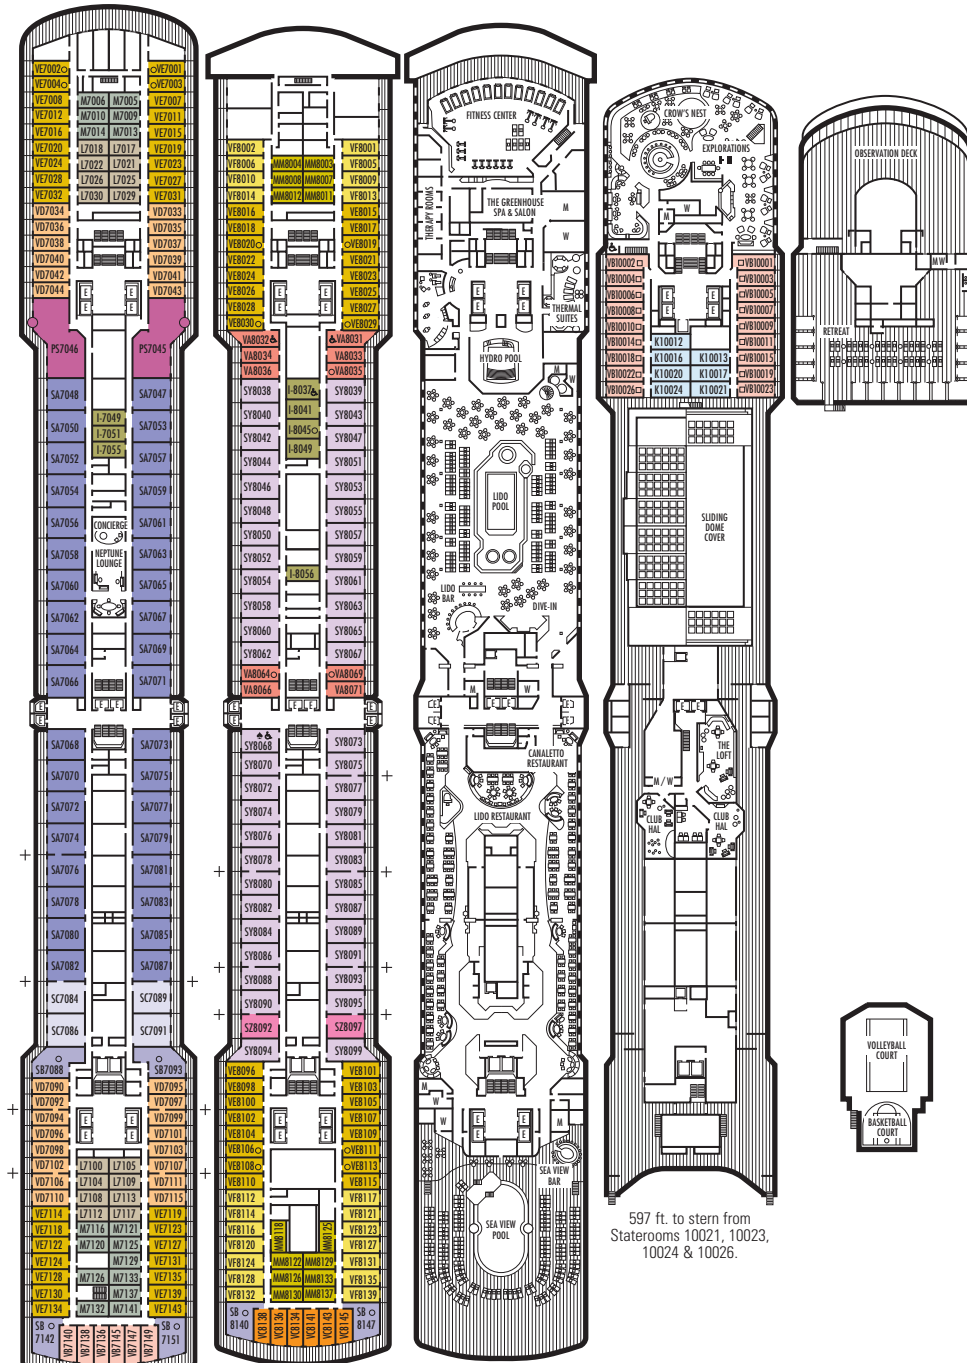

UPPER VERANDAH DECK
Staterooms 6001–6177
112 ft. from bow to
Staterooms 6003 & 6004.

102 ft. to stern from
Staterooms 1123 & 1127.

9 ft. to stern from
Staterooms 4174 & 4179.

23 ft. to stern from
Staterooms 5184 & 5185.

Large: 2 lower beds convertible to 1 queen-size bed, bathtub & shower.

G H HH

Large: 2 lower beds convertible to 1 queen-size bed, bathtub & shower. All G-category staterooms have partial sea views. All H- & HH-category staterooms have fully obstructed views.

INTERIOR STATEROOMS

I J K L M

MM N

Large or Standard: 2 lower beds convertible to 1 queen-size bed, shower.

597 ft. to stern from
Staterooms 10021, 10023,
10024 & 10026.

27 ft. to stern from
Staterooms 7136 & 7145.