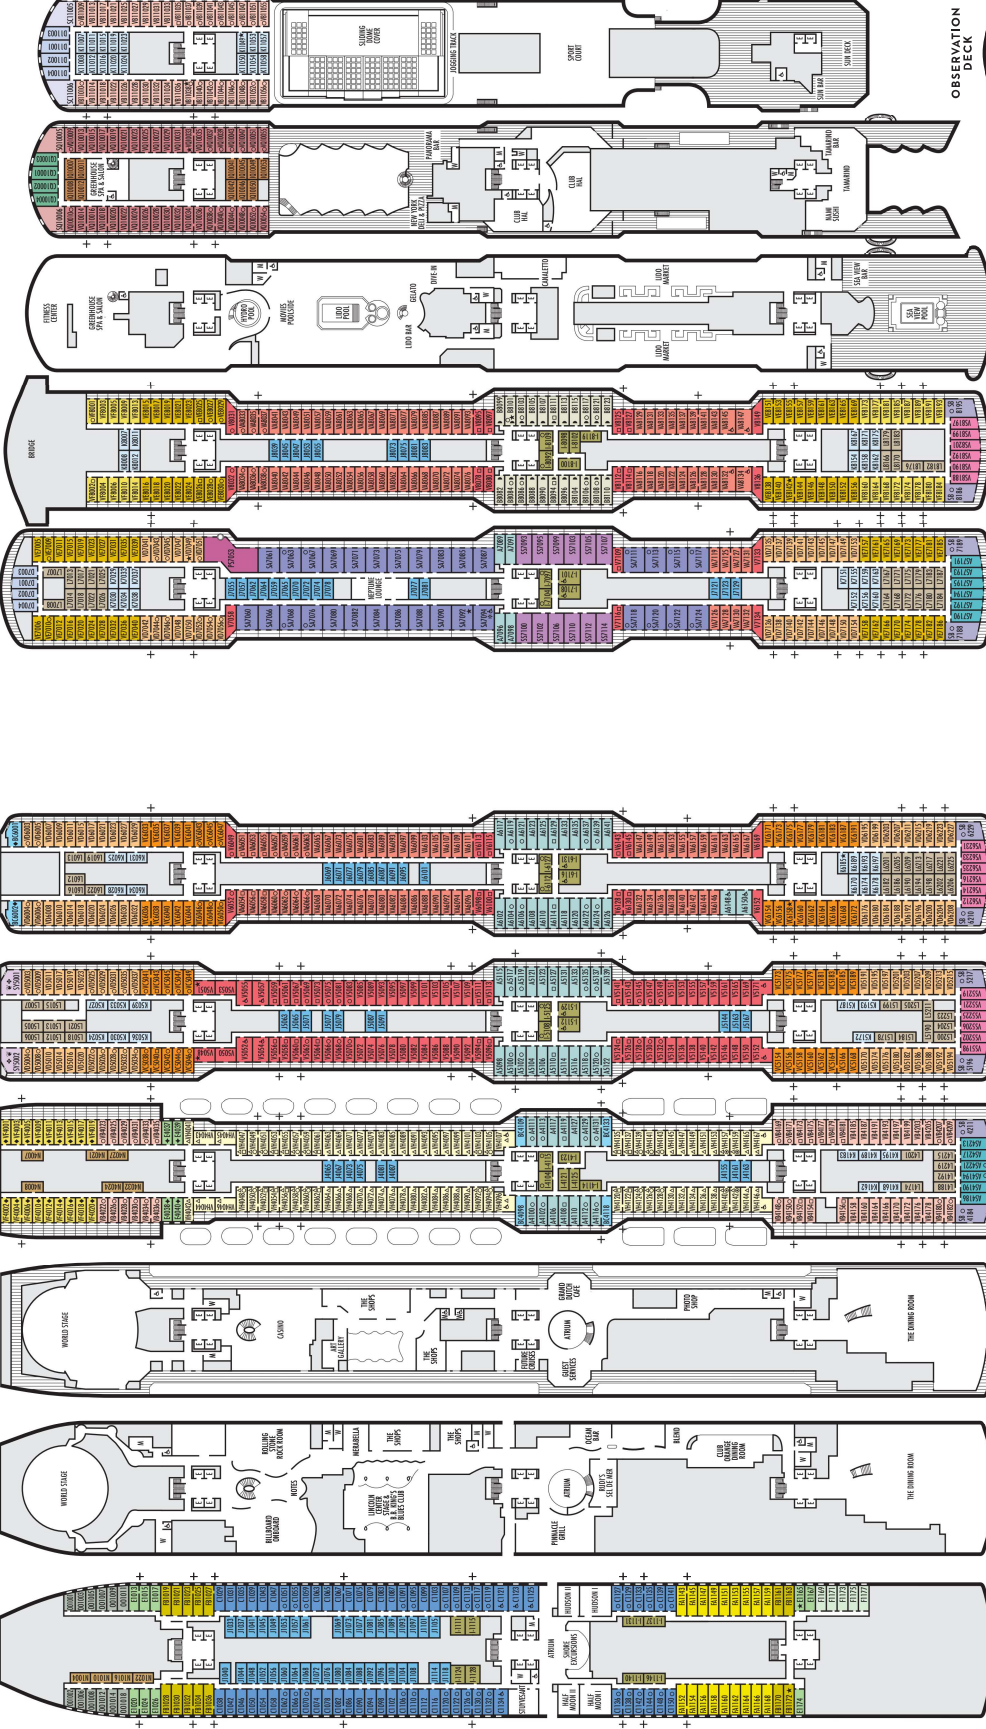

KONINGSDAM

DECK PLANS & STATEROOMS

VERANDAH SUITES

CD* **C** **D** **E** **F**
Large: 2 lower beds convertible to 1 queen-size bed, shower.

LOO
Single: 1 lower bed, shower.

INTERIOR STATEROOMS
IO* **I** **J** **K** **L**

IN
Large or Standard: 2 lower beds convertible to 1 queen-size bed, shower.

SUN DECK

Staterooms 1100-1109B

PANORAMA DECK

Staterooms 1000-1009S

LIDO DECK

NAVIGATION DECK

Staterooms 800-8021

SCHUBERT DECK

Staterooms 700-719S

MOZART DECK

Staterooms 600-622S

GERSHWIN DECK

Staterooms 500-522S

BETHOVEN DECK

Staterooms 400-4221

PROMENADE DECK

PLAZA DECK

MAIN DECK

Staterooms 100-117

1. #### SHIP SPECIFICATIONS & FACILITIES
2. 2 Outdoor Swimming Pools (one with sliding glass roof)
   - Spa & Salon
   - Fitness Center
   - Suite Lounge
   - Duty-free Shops
   - Library/Reading Cafe
   - 12 Restaurants & Cafes
   - 7 Entertainment Venues
   - 8 Lounges/Bars
   - Smart Court

1. #### STATEROOM SYMBOL LEGEND
2. ◻ Quad (2 lower beds, 1 sofa bed, 1 upper)
   - ◻ Triple (2 lower beds, 1 sofa bed)
   - ◻ Double (2 lower beds, 1 sofa bed)
   - ◻ Partially obstructed view
   - ◻ Connecting rooms
   - ◻ Floor-to-ceiling windows
   - ◻ Shower only
   - ◻ Uncovered verandah
   - ◻ Staterooms have solid steel verandah railings instead of clear-view Plexiglas® railings
   - ◻ Suites have art solid steel, part clear-view Plexiglas® verandah railings

For information regarding stateroom bedding configurations and accessibility features on our ships please visit the [Accessibility](#) section of our website.