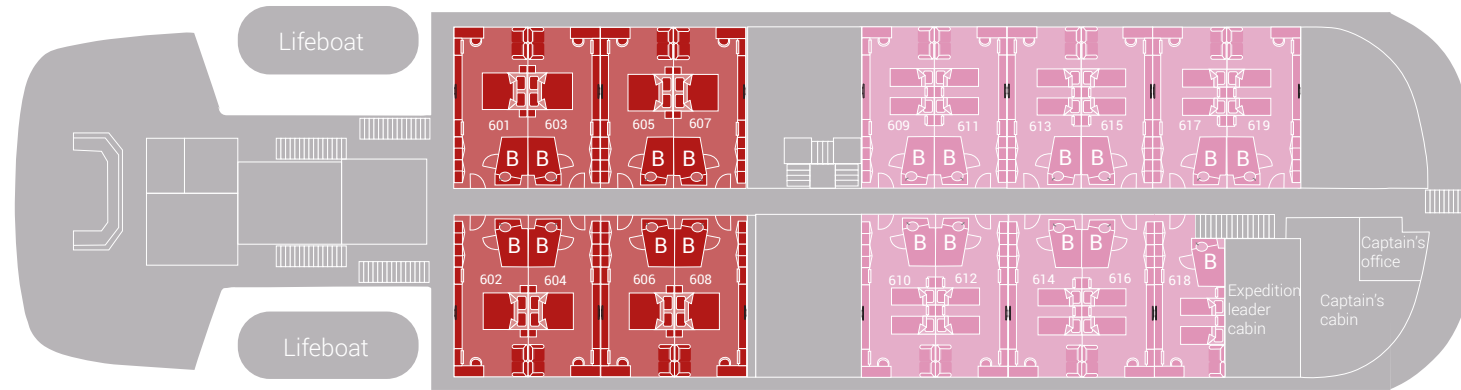

Deck 7

Deck 6

Deck 5

Deck 4

Deck 3

m/v Hondius deck plan | Oceanwide Expeditions

Grand Suite with private balcony	Twin Window	Upper / lower berths	Double bed
Junior Suite	Twin Porthole	Lower berths	Toilet
Superior	Triple Porthole	2 separate lower berths	Bathroom
Twin deluxe	Quadruple Porthole		