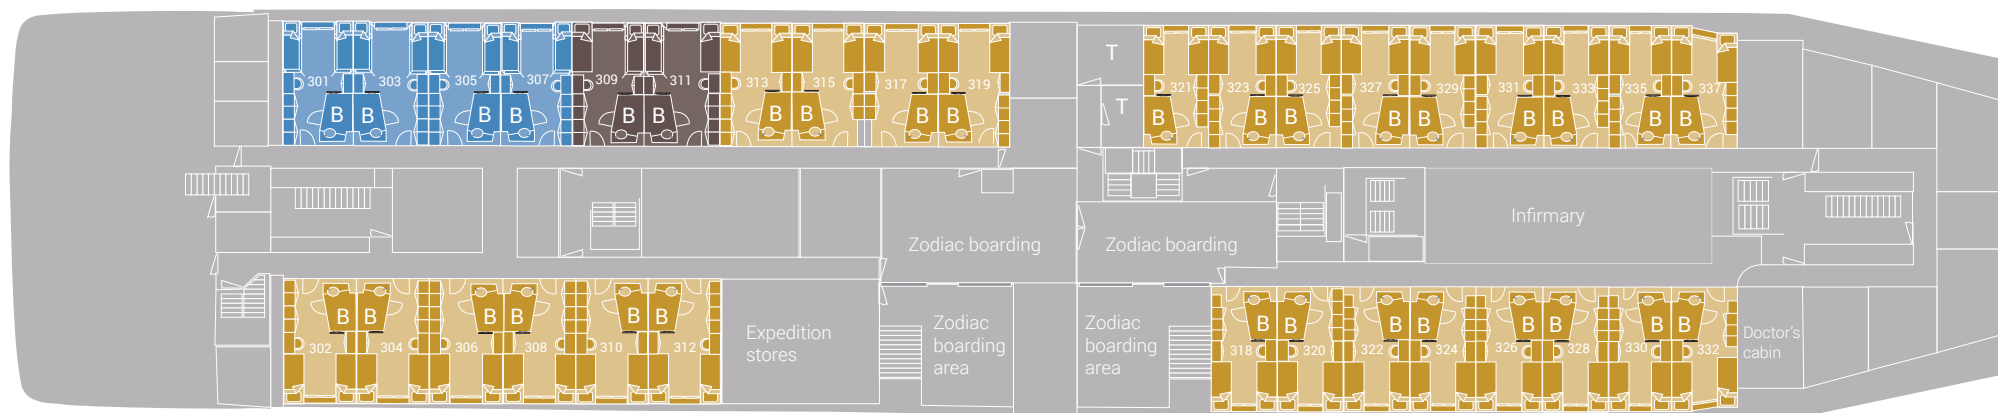

Deck 7

Deck 6

Deck 5

Deck 4

Deck 3

m/v Hondius deck plan | Oceanwide Expeditions

Grand Suite with private balcony	Twin Window	Upper / lower berths	Double bed
Junior Suite	Twin Porthole	Lower berths	Toilet
Superior	Triple Porthole	2 separate lower berths	Bathroom
Twin deluxe	Quadruple Porthole		