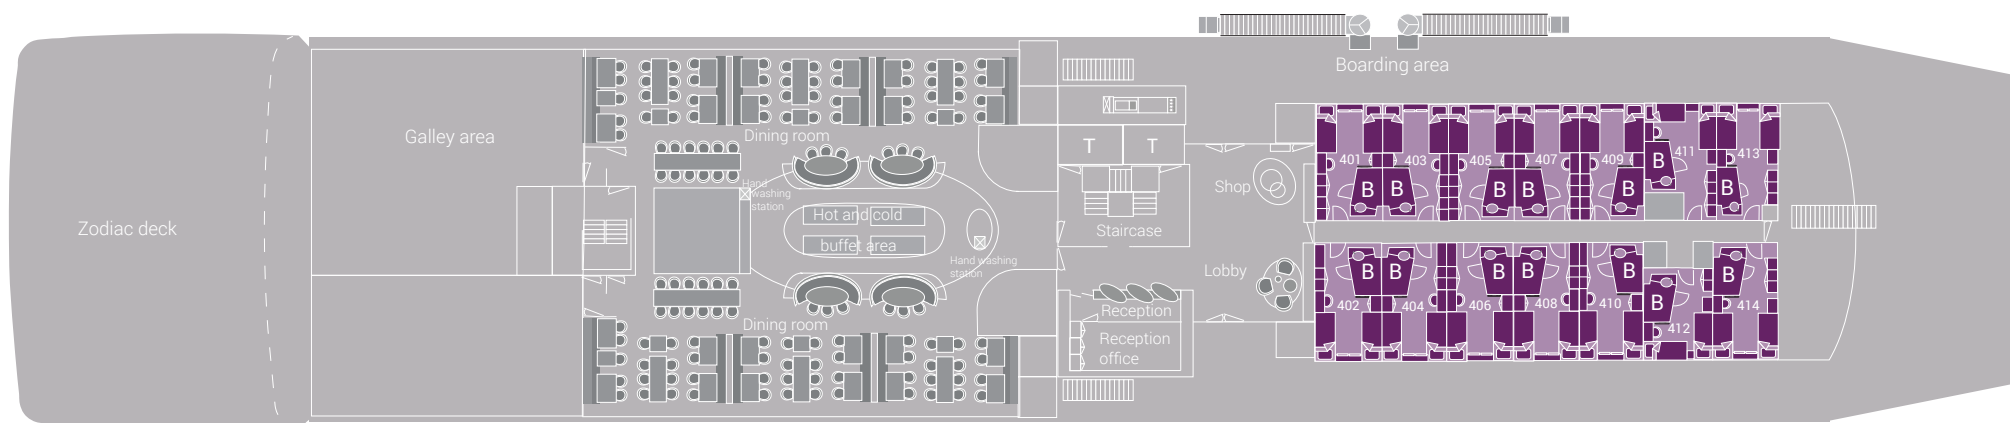

Deck 7

Deck 6

Deck 5

Deck 4

Deck 3

m/v Hondius deck plan | Oceanwide Expeditions

Grand Suite with private balcony	Twin Window	Upper / lower berths	Double bed
Junior Suite	Twin Porthole	Lower berths	Toilet
Superior	Triple Porthole	2 separate lower berths	Bathroom
Twin deluxe	Quadruple Porthole		