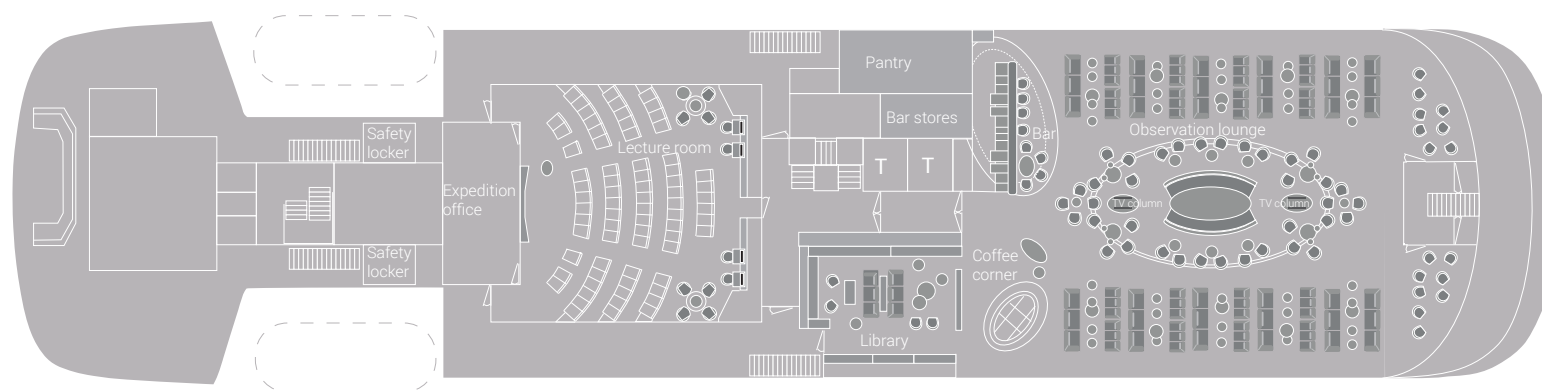

Deck 7

Deck 6

Deck 5

Deck 4

Deck 3

m/v Hondius deck plan | Oceanwide Expeditions

Grand Suite with private balcony	Twin Window	Upper / lower berths	Double bed
Junior Suite	Twin Porthole	Lower berths	Toilet
Superior	Triple Porthole	2 separate lower berths	Bathroom
Twin deluxe	Quadruple Porthole		