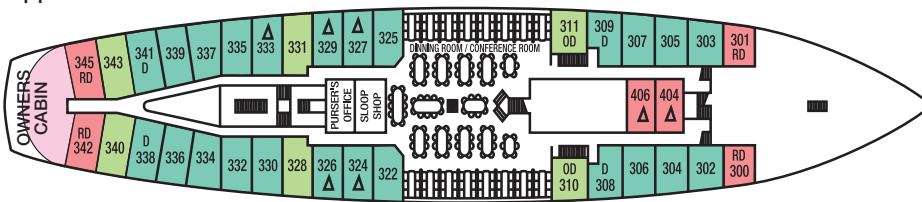

DECK PLANS

STAR CLIPPER/STAR FLYER

Virtual Tours of select cabins are available at www.starclippers.com

- Sun Deck
- Main Deck
- Clipper Deck
- Commodore Deck

Aft

Forward

Sun Deck

Main Deck

Clipper Deck

Commodore Deck

OWNERS CABIN

CLIPPER DECK

Deluxe outside cabin, double bed, sitting area, minibar, marble lined bathroom with whirlpool

CATEGORY 1

MAIN DECK & SUN DECK

Deluxe deck cabin, two lower beds convert to double bed, minibar, marble lined bathroom with whirlpool bath, cabin doors open onto deck

CATEGORY 2

CLIPPER DECK

Large outside cabin, two lower beds, double bed, or triple berths, marble lined bathroom with shower

CATEGORY 3

CLIPPER DECK & COMMODORE DECK

Outside cabin, two lower beds, double bed, or triple berths, marble lined bathroom with shower