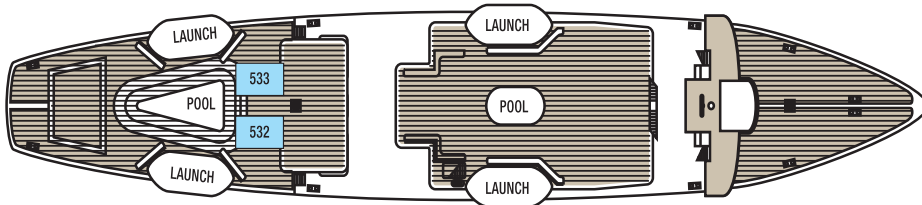

DECK PLANS

STAR CLIPPER/STAR FLYER

Virtual Tours of select cabins are available at www.starclippers.com

- Sun Deck
- Main Deck
- Clipper Deck
- Commodore Deck

Aft

Forward

Sun Deck

Main Deck

Clipper Deck

Commodore Deck

OWNERS CABIN

CLIPPER DECK

Deluxe outside cabin, double bed, sitting area, minibar, marble lined bathroom with whirlpool

CATEGORY 1

MAIN DECK & SUN DECK

Deluxe deck cabin, two lower beds convert to double bed, minibar, marble lined bathroom with whirlpool bath, cabin doors open onto deck