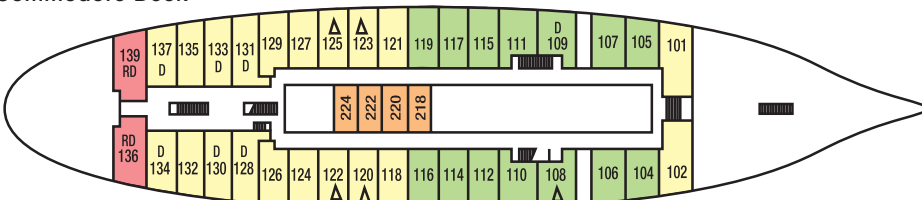

DECK PLANS

STAR CLIPPER/STAR FLYER

Virtual Tours of select cabins are available at www.starclippers.com

- Sun Deck
- Main Deck
- Clipper Deck
- Commodore Deck

Aft

Forward

Sun Deck

Main Deck

Clipper Deck

Commodore Deck

OWNERS CABIN

CLIPPER DECK

Deluxe outside cabin, double bed, sitting area, minibar, marble lined bathroom with whirlpool

CATEGORY 1

MAIN DECK & SUN DECK

Deluxe deck cabin, two lower beds convert to double bed, minibar, marble lined bathroom with whirlpool bath, cabin doors open onto deck

CATEGORY 2

CLIPPER DECK

Large outside cabin, two lower beds, double bed, or triple berths, marble lined bathroom with shower

CATEGORY 3

CLIPPER DECK & COMMODORE DECK

Outside cabin, two lower beds, double bed, or triple berths, marble lined bathroom with shower