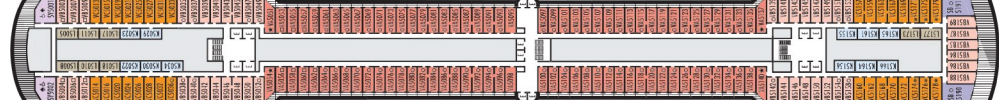

VERANDAH DECK
Staterooms 301-519