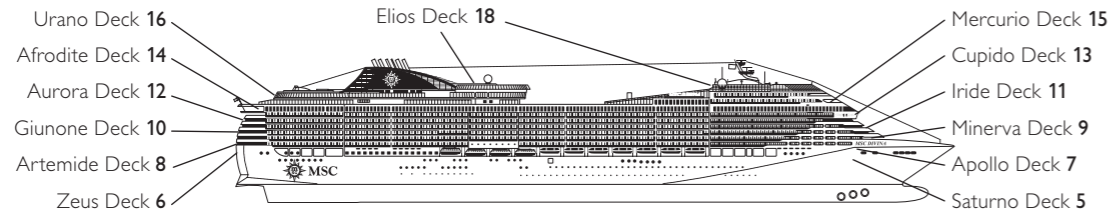

MSC DIVINA: DECK PLAN

1751 CABINS - 4363 GUESTS

CABIN CATEGORIES

1	Inside	YC1	Deluxe Suite
2	Inside	YC2	Executive & Family Suite
3	Inside	YC3	Royal Suite
4	Ocean View		
5	Ocean View		
6	Balcony Cabin		
7*	Balcony Cabin		
8	Balcony Cabin		
9	Balcony Cabin		
10	Balcony Cabin		
11	Balcony Cabin		
12	Balcony Cabin		
13	Aurea Suite		

* 3rd & 4th beds available in all Categories (except cat. 6)
 * All cabins have one double bed convertible to two single beds.
 * The cabins 8134, 8136, 8137, 8138, 8139, 8140, 8141, 8143 have restricted views.

LEGEND

- ▲ Sofa bed
 - 3rd & 4th beds are bunks
 - ◆ Double sofa bed
 - ∩ Connecting cabins
 - H Cabin for people with disabilities
 - MSC Yacht Club/Aurea Suite cabin with balcony
 - ◻ MSC Yacht Club/Aurea Suite cabin with panoramic sealed window
- The above data and descriptions are up to date as of the printing date XX 2011, are subject to change and will be verified at the time of booking.