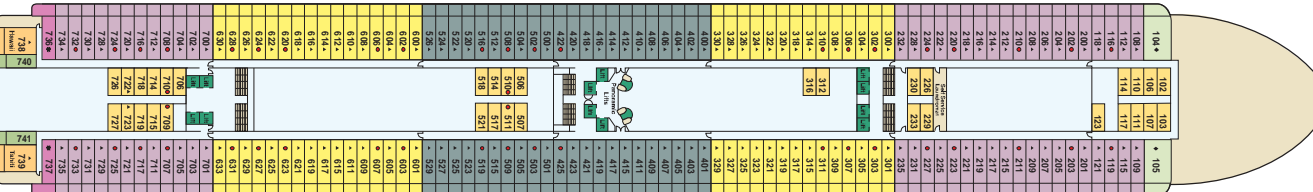

DIAMOND PRINCESS DECK PLANS

← AFT

FORWARD →

Sky 17/18

Sports 16

Sun 15

Lido 14

Distances shown are from the bow (forward) or stern (aft) to the nearest stateroom.

← AFT

FORWARD →

Aloha 12

11 ft. from Stern

172 ft. from Bow

Baja 11

1 ft. from Stern

172 ft. from Bow

Caribe 10

1 ft. from Stern

1 ft. from Bow

Dolphin 9

20 ft. from Stern

117 ft. from Bow

← AFT

FORWARD →

STATEROOM DESCRIPTION

- GB** BAJA: Grand suite with queen-size bed and balcony
- OS** BAJA: Owner's suite with balcony
- PH** CARIBE: Penthouse suite with balcony
- PS** ALOHA, BAJA, CARIBE: Premium suite with balcony
- VS** DOLPHIN, EMERALD: Vista suite with balcony
- XS** DOLPHIN: Family suite; interconnecting staterooms with balcony
- AB** DOLPHIN: Mini-suite with balcony
- AC** DOLPHIN: Mini-suite with balcony
- AD** EMERALD: Mini-suite with balcony
- AE** DOLPHIN: Mini-suite with balcony
- SB** CARIBE, LIDO: Balcony two lower beds
- BB** ALOHA, CARIBE, DOLPHIN, EMERALD: Balcony two lower beds
- BC** ALOHA, BAJA: Balcony two lower beds
- BD** BAJA: Balcony two lower beds
- BE** BAJA: Balcony two lower beds
- CE** BAJA, CARIBE: Deluxe oceanview two lower beds
- DD** EMERALD: Oceanview two lower beds
- PE** PLAZA: Oceanview two lower beds
- FE** PLAZA: Oceanview two lower beds
- DE** EMERALD: Oceanview two lower beds (partially obstructed view)
- FE** CARIBE, EMERALD: Oceanview two lower beds (obstructed view)
- TE** EMERALD: Oceanview two lower beds (obstructed view)
- CE** EMERALD: Oceanview two lower beds (obstructed view)
- OE** EMERALD: Oceanview two lower beds (obstructed view)
- HE** EMERALD: Oceanview two lower beds (obstructed view)
- IB** ALOHA, LIDO: Interior two lower beds
- IB** ALOHA, BAJA: Interior two lower beds
- IB** BAJA, CARIBE: Interior two lower beds
- IB** CARIBE, DOLPHIN, EMERALD: Interior two lower beds
- IB** PLAZA: Interior two lower beds
- IB** PLAZA: Interior two lower beds
- IB** PLAZA: Interior two lower beds