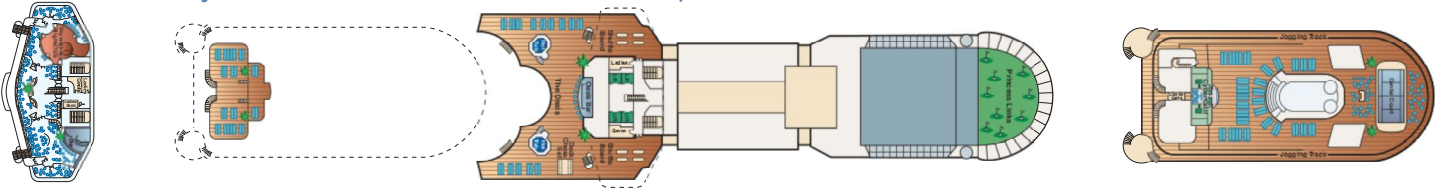

DIAMOND PRINCESS DECK PLANS

← AFT

FORWARD →

Sky 17/18

Sports 16

Sun 15

Lido 14

Distances shown are from the bow (forward) or stern (aft) to the nearest stateroom.

← AFT

FORWARD →

Aloha 12

11 ft. from Stern

172 ft. from Bow

Baja 11

1 ft. from Stern

172 ft. from Bow

STATEROOM DESCRIPTION

- GB** BAJA: Grand suite with queen-size bed and balcony
- OS** BAJA: Owner's suite with balcony
- PH** CARIBE: Penthouse suite with balcony
- PS** ALOHA, BAJA, CARIBE: Premium suite with balcony
- VS** DOLPHIN, EMERALD: Vista suite with balcony
- XS** DOLPHIN: Family suite; interconnecting staterooms with balcony
- AB** DOLPHIN: Mini-suite with balcony
- AC** DOLPHIN: Mini-suite with balcony
- AD** EMERALD: Mini-suite with balcony
- AE** DOLPHIN: Mini-suite with balcony
- SB** CARIBE, LIDO: Balcony two lower beds
- BB** ALOHA, CARIBE, DOLPHIN, EMERALD: Balcony two lower beds
- BC** ALOHA, BAJA: Balcony two lower beds
- BD** BAJA: Balcony two lower beds
- BE** BAJA: Balcony two lower beds
- CE** BAJA, CARIBE: Deluxe oceanview two lower beds
- DD** EMERALD: Oceanview two lower beds
- PE** PLAZA: Oceanview two lower beds
- FE** PLAZA: Oceanview two lower beds
- DE** EMERALD: Oceanview two lower beds (partially obstructed view)
- FE** CARIBE, EMERALD: Oceanview two lower beds (obstructed view)
- TE** EMERALD: Oceanview two lower beds (obstructed view)
- CE** EMERALD: Oceanview two lower beds (obstructed view)
- OE** EMERALD: Oceanview two lower beds (obstructed view)
- HE** EMERALD: Oceanview two lower beds (obstructed view)
- IB** ALOHA, LIDO: Interior two lower beds
- IB** ALOHA, BAJA: Interior two lower beds
- IB** BAJA, CARIBE: Interior two lower beds
- IB** CARIBE, DOLPHIN, EMERALD: Interior two lower beds
- IB** PLAZA: Interior two lower beds
- IB** PLAZA: Interior two lower beds
- IB** PLAZA: Interior two lower beds