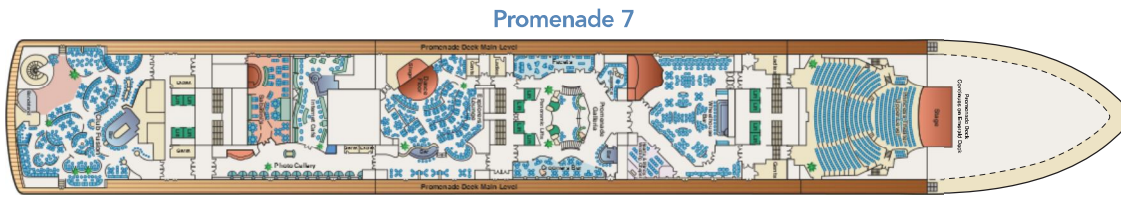

← AFT

FORWARD →

Aloha 12

11 ft. from Stern

172 ft. from Bow

Baja 11

1 ft. from Stern

172 ft. from Bow

Caribe 10

1 ft. from Stern

1 ft. from Bow

Dolphin 9

20 ft. from Stern

117 ft. from Bow

← AFT

FORWARD →

STATEROOM DESCRIPTION

- GB** BAJA: Grand suite with queen-size bed and balcony
- OS** BAJA: Owner's suite with balcony
- PH** CARIBE: Penthouse suite with balcony
- PS** ALOHA, BAJA, CARIBE: Premium suite with balcony
- VS** DOLPHIN, EMERALD: Vista suite with balcony
- XS** DOLPHIN: Family suite; interconnecting staterooms with balcony
- AB** DOLPHIN: Mini-suite with balcony
- AC** DOLPHIN: Mini-suite with balcony
- AD** EMERALD: Mini-suite with balcony
- AE** DOLPHIN: Mini-suite with balcony
- SB** CARIBE, LIDO: Balcony two lower beds
- BB** ALOHA, CARIBE, DOLPHIN, EMERALD: Balcony two lower beds
- BC** ALOHA, BAJA: Balcony two lower beds
- BD** BAJA: Balcony two lower beds
- BE** BAJA: Balcony two lower beds
- CE** BAJA, CARIBE: Deluxe oceanview two lower beds
- DD** EMERALD: Oceanview two lower beds
- PE** PLAZA: Oceanview two lower beds
- FE** PLAZA: Oceanview two lower beds
- DE** EMERALD: Oceanview two lower beds (partially obstructed view)
- FE** CARIBE, EMERALD: Oceanview two lower beds (obstructed view)
- TE** EMERALD: Oceanview two lower beds (obstructed view)
- CE** EMERALD: Oceanview two lower beds (obstructed view)
- OE** EMERALD: Oceanview two lower beds (obstructed view)
- HE** EMERALD: Oceanview two lower beds (obstructed view)
- IB** ALOHA, LIDO: Interior two lower beds
- IB** ALOHA, BAJA: Interior two lower beds
- IB** BAJA, CARIBE: Interior two lower beds
- IB** CARIBE, DOLPHIN, EMERALD: Interior two lower beds
- IB** PLAZA: Interior two lower beds
- IB** PLAZA: Interior two lower beds
- IB** PLAZA: Interior two lower beds