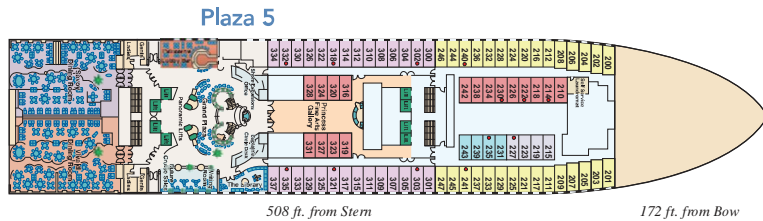

DIAMOND PRINCESS DECK PLANS

← AFT

FORWARD →

Sky 17/18

Sports 16

Sun 15

Lido 14

Distances shown are from the bow (forward) or stern (aft) to the nearest stateroom.

← AFT

FORWARD →

Aloha 12

11 ft. from Stern

172 ft. from Bow

Baja 11

1 ft. from Stern

172 ft. from Bow

Caribe 10

1 ft. from Stern

1 ft. from Bow

Dolphin 9

20 ft. from Stern

117 ft. from Bow

← AFT

FORWARD →

STATEROOM DESCRIPTION

- GB** BAJA: Grand suite with queen-size bed and balcony
- OS** BAJA: Owner's suite with balcony
- PH** CARIBE: Penthouse suite with balcony
- PS** ALOHA, BAJA, CARIBE: Premium suite with balcony
- VS** DOLPHIN, EMERALD: Vista suite with balcony
- XS** DOLPHIN: Family suite; interconnecting staterooms with balcony
- AB** DOLPHIN: Mini-suite with balcony
- AC** DOLPHIN: Mini-suite with balcony
- AD** EMERALD: Mini-suite with balcony
- AE** DOLPHIN: Mini-suite with balcony
- SB** CARIBE, LIDO: Balcony two lower beds
- BB** ALOHA, CARIBE, DOLPHIN, EMERALD: Balcony two lower beds
- BC** ALOHA, BAJA: Balcony two lower beds
- BD** BAJA: Balcony two lower beds
- BE** BAJA: Balcony two lower beds
- CE** BAJA, CARIBE: Deluxe oceanview two lower beds
- DD** EMERALD: Oceanview two lower beds
- PE** PLAZA: Oceanview two lower beds
- FE** PLAZA: Oceanview two lower beds
- DE** EMERALD: Oceanview two lower beds (partially obstructed view)
- FE** CARIBE, EMERALD: Oceanview two lower beds (obstructed view)
- TE** EMERALD: Oceanview two lower beds (obstructed view)
- CE** EMERALD: Oceanview two lower beds (obstructed view)
- OE** EMERALD: Oceanview two lower beds (obstructed view)
- HE** EMERALD: Oceanview two lower beds (obstructed view)
- IB** ALOHA, LIDO: Interior two lower beds
- IB** ALOHA, BAJA: Interior two lower beds
- IB** BAJA, CARIBE: Interior two lower beds
- IB** CARIBE, DOLPHIN, EMERALD: Interior two lower beds
- IB** PLAZA: Interior two lower beds
- IB** PLAZA: Interior two lower beds
- IB** PLAZA: Interior two lower beds