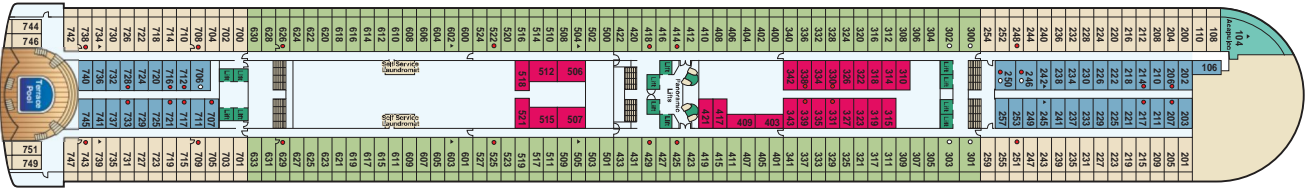

DIAMOND PRINCESS DECK PLANS

← AFT

FORWARD →

Sky 17/18

Sports 16

Sun 15

Lido 14

Distances shown are from the bow (forward) or stern (aft) to the nearest stateroom.

← AFT

FORWARD →

Aloha 12

11 ft. from Stern

172 ft. from Bow

Baja 11

1 ft. from Stern

172 ft. from Bow

STATEROOM DESCRIPTION

- GB** BAJA: Grand suite with queen-size bed and balcony
- OS** BAJA: Owner's suite with balcony
- PH** CARIBE: Penthouse suite with balcony
- PS** ALOHA, BAJA, CARIBE: Premium suite with balcony
- VS** DOLPHIN, EMERALD: Vista suite with balcony
- XS** DOLPHIN: Family suite; interconnecting staterooms with balcony
- AB** DOLPHIN: Mini-suite with balcony
- AC** DOLPHIN: Mini-suite with balcony
- AD** EMERALD: Mini-suite with balcony
- AE** DOLPHIN: Mini-suite with balcony
- SB** CARIBE, LIDO: Balcony two lower beds
- BB** ALOHA, CARIBE, DOLPHIN, EMERALD: Balcony two lower beds
- BC** ALOHA, BAJA: Balcony two lower beds
- BD** BAJA: Balcony two lower beds
- BE** BAJA: Balcony two lower beds
- CE** BAJA, CARIBE: Deluxe oceanview two lower beds
- DD** EMERALD: Oceanview two lower beds
- PE** PLAZA: Oceanview two lower beds
- FE** PLAZA: Oceanview two lower beds
- DE** EMERALD: Oceanview two lower beds (partially obstructed view)
- FE** CARIBE, EMERALD: Oceanview two lower beds (obstructed view)
- TE** EMERALD: Oceanview two lower beds (obstructed view)
- CE** EMERALD: Oceanview two lower beds (obstructed view)
- OE** EMERALD: Oceanview two lower beds (obstructed view)
- HE** EMERALD: Oceanview two lower beds (obstructed view)
- IB** ALOHA, LIDO: Interior two lower beds
- IB** ALOHA, BAJA: Interior two lower beds
- IB** BAJA, CARIBE: Interior two lower beds
- IB** CARIBE, DOLPHIN, EMERALD: Interior two lower beds
- IB** PLAZA: Interior two lower beds
- IB** PLAZA: Interior two lower beds
- IB** PLAZA: Interior two lower beds