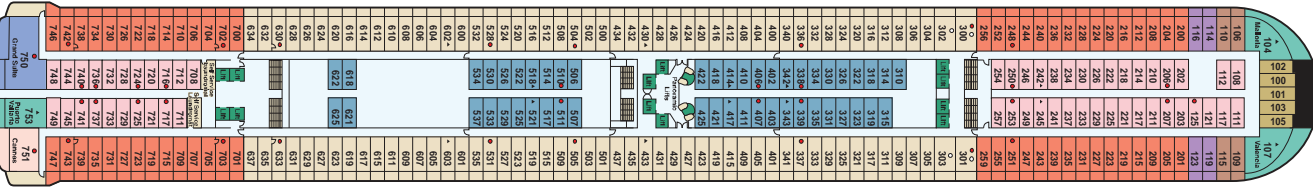

DIAMOND PRINCESS DECK PLANS

← AFT

FORWARD →

Sky 17/18

Sports 16

Sun 15

Lido 14

Distances shown are from the bow (forward) or stern (aft) to the nearest stateroom.

← AFT

FORWARD →

Aloha 12

11 ft. from Stern

172 ft. from Bow

Baja 11

1 ft. from Stern

172 ft. from Bow

Caribe 10

1 ft. from Stern

1 ft. from Bow

Dolphin 9

20 ft. from Stern

117 ft. from Bow

← AFT

FORWARD →

STATEROOM DESCRIPTION

- GB** BAJA: Grand suite with queen-size bed and balcony
- OS** BAJA: Owner's suite with balcony
- PH** CARIBE: Penthouse suite with balcony
- PS** ALOHA, BAJA, CARIBE: Premium suite with balcony
- VS** DOLPHIN, EMERALD: Vista suite with balcony
- XS** DOLPHIN: Family suite; interconnecting staterooms with balcony
- AB** DOLPHIN: Mini-suite with balcony
- AC** DOLPHIN: Mini-suite with balcony
- AD** EMERALD: Mini-suite with balcony
- AE** DOLPHIN: Mini-suite with balcony
- SB** CARIBE, LIDO: Balcony two lower beds
- BB** ALOHA, CARIBE, DOLPHIN, EMERALD: Balcony two lower beds
- BC** ALOHA, BAJA: Balcony two lower beds
- BD** BAJA: Balcony two lower beds
- BE** BAJA: Balcony two lower beds
- CE** BAJA, CARIBE: Deluxe oceanview two lower beds
- DD** EMERALD: Oceanview two lower beds
- PE** PLAZA: Oceanview two lower beds
- FE** PLAZA: Oceanview two lower beds
- DE** EMERALD: Oceanview two lower beds (partially obstructed view)
- FE** CARIBE, EMERALD: Oceanview two lower beds (obstructed view)
- TE** EMERALD: Oceanview two lower beds (obstructed view)
- CE** EMERALD: Oceanview two lower beds (obstructed view)
- OE** EMERALD: Oceanview two lower beds (obstructed view)
- HE** EMERALD: Oceanview two lower beds (obstructed view)
- IB** ALOHA, LIDO: Interior two lower beds
- IB** ALOHA, BAJA: Interior two lower beds
- IB** BAJA, CARIBE: Interior two lower beds
- IB** CARIBE, DOLPHIN, EMERALD: Interior two lower beds
- IB** PLAZA: Interior two lower beds
- IB** PLAZA: Interior two lower beds
- IB** PLAZA: Interior two lower beds