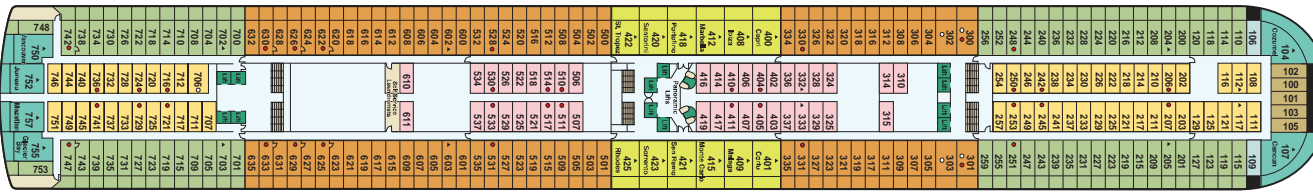

DIAMOND PRINCESS DECK PLANS

← AFT

FORWARD →

Sky 17/18

Sports 16

Sun 15

Lido 14

Distances shown are from the bow (forward) or stern (aft) to the nearest stateroom.

← AFT

FORWARD →

Aloha 12

11 ft. from Stern

172 ft. from Bow

Baja 11

1 ft. from Stern

172 ft. from Bow

Caribe 10

1 ft. from Stern

1 ft. from Bow

Dolphin 9

20 ft. from Stern

117 ft. from Bow

← AFT

FORWARD →

STATEROOM DESCRIPTION

- GB** BAJA: Grand suite with queen-size bed and balcony
- OS** BAJA: Owner's suite with balcony
- PH** CARIBE: Penthouse suite with balcony
- PS** ALOHA, BAJA, CARIBE: Premium suite with balcony
- VS** DOLPHIN, EMERALD: Vista suite with balcony
- XS** DOLPHIN: Family suite; interconnecting staterooms with balcony
- AB** DOLPHIN: Mini-suite with balcony
- AC** DOLPHIN: Mini-suite with balcony
- AD** EMERALD: Mini-suite with balcony
- AE** DOLPHIN: Mini-suite with balcony
- SB** CARIBE, LIDO: Balcony two lower beds
- BB** ALOHA, CARIBE, DOLPHIN, EMERALD: Balcony two lower beds
- BC** ALOHA, BAJA: Balcony two lower beds
- BD** BAJA: Balcony two lower beds
- BE** BAJA: Balcony two lower beds
- CE** BAJA, CARIBE: Deluxe oceanview two lower beds
- DD** EMERALD: Oceanview two lower beds
- PE** PLAZA: Oceanview two lower beds
- FE** PLAZA: Oceanview two lower beds
- DE** EMERALD: Oceanview two lower beds (partially obstructed view)
- FE** CARIBE, EMERALD: Oceanview two lower beds (obstructed view)
- TE** EMERALD: Oceanview two lower beds (obstructed view)
- CE** EMERALD: Oceanview two lower beds (obstructed view)
- OE** EMERALD: Oceanview two lower beds (obstructed view)
- HE** EMERALD: Oceanview two lower beds (obstructed view)
- IB** ALOHA, LIDO: Interior two lower beds
- IB** ALOHA, BAJA: Interior two lower beds
- IB** BAJA, CARIBE: Interior two lower beds
- IB** CARIBE, DOLPHIN, EMERALD: Interior two lower beds
- IB** PLAZA: Interior two lower beds
- IB** PLAZA: Interior two lower beds
- IB** PLAZA: Interior two lower beds