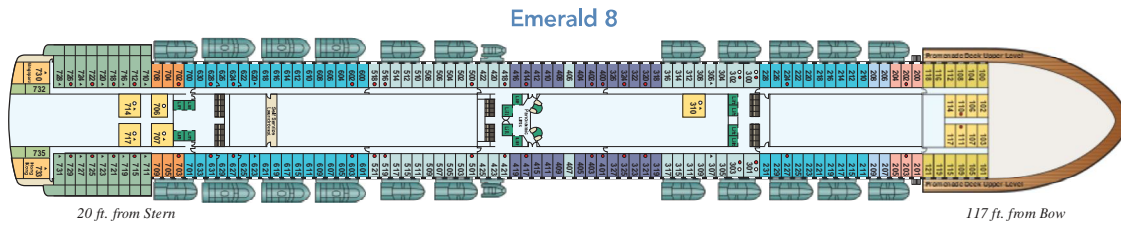

DIAMOND PRINCESS DECK PLANS

← AFT

FORWARD →

Sky 17/18

Sports 16

Sun 15

Lido 14

Distances shown are from the bow (forward) or stern (aft) to the nearest stateroom.

← AFT

FORWARD →

Aloha 12

11 ft. from Stern

172 ft. from Bow

Baja 11

1 ft. from Stern

172 ft. from Bow

Caribe 10

1 ft. from Stern

1 ft. from Bow

Dolphin 9

20 ft. from Stern

117 ft. from Bow

← AFT

FORWARD →

STATEROOM DESCRIPTION

- GB** BAJA: Grand suite with queen-size bed and balcony
- OS** BAJA: Owner's suite with balcony
- PH** CARIBE: Penthouse suite with balcony
- PS** ALOHA, BAJA, CARIBE: Premium suite with balcony
- VS** DOLPHIN, EMERALD: Vista suite with balcony
- XS** DOLPHIN: Family suite; interconnecting staterooms with balcony
- AB** DOLPHIN: Mini-suite with balcony
- AC** DOLPHIN: Mini-suite with balcony
- AD** EMERALD: Mini-suite with balcony
- AE** DOLPHIN: Mini-suite with balcony
- SB** CARIBE, LIDO: Balcony two lower beds
- BB** ALOHA, CARIBE, DOLPHIN, EMERALD: Balcony two lower beds
- BC** ALOHA, BAJA: Balcony two lower beds
- BD** BAJA: Balcony two lower beds
- BE** BAJA: Balcony two lower beds
- CE** BAJA, CARIBE: Deluxe oceanview two lower beds
- DD** EMERALD: Oceanview two lower beds
- PE** PLAZA: Oceanview two lower beds
- FE** PLAZA: Oceanview two lower beds
- DE** EMERALD: Oceanview two lower beds (partially obstructed view)
- FE** CARIBE, EMERALD: Oceanview two lower beds (obstructed view)
- TE** EMERALD: Oceanview two lower beds (obstructed view)
- CE** EMERALD: Oceanview two lower beds (obstructed view)
- OE** EMERALD: Oceanview two lower beds (obstructed view)
- HE** EMERALD: Oceanview two lower beds (obstructed view)
- IB** ALOHA, LIDO: Interior two lower beds
- IB** ALOHA, BAJA: Interior two lower beds
- IB** BAJA, CARIBE: Interior two lower beds
- IB** CARIBE, DOLPHIN, EMERALD: Interior two lower beds
- IB** PLAZA: Interior two lower beds
- IB** PLAZA: Interior two lower beds
- IB** PLAZA: Interior two lower beds