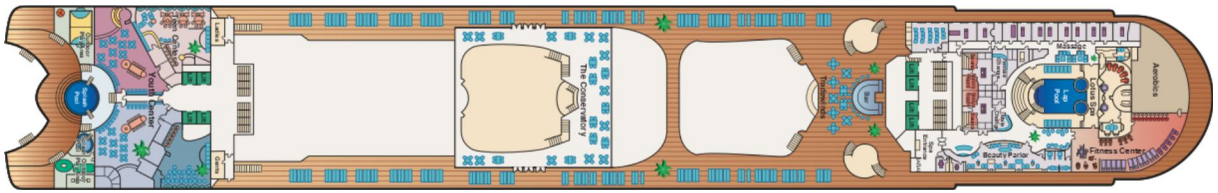

DIAMOND PRINCESS DECK PLANS

← AFT

FORWARD →

Sky 17/18

Sports 16

Sun 15

Lido 14

Distances shown are from the bow (forward) or stern (aft) to the nearest stateroom.

← AFT

FORWARD →

Aloha 12

11 ft. from Stern

172 ft. from Bow

Baja 11

1 ft. from Stern

172 ft. from Bow

STATEROOM DESCRIPTION

- GB** BAJA: Grand suite with queen-size bed and balcony
- OS** BAJA: Owner's suite with balcony
- PH** CARIBE: Penthouse suite with balcony
- PS** ALOHA, BAJA, CARIBE: Premium suite with balcony
- VS** DOLPHIN, EMERALD: Vista suite with balcony
- XS** DOLPHIN: Family suite; interconnecting staterooms with balcony
- AB** DOLPHIN: Mini-suite with balcony
- AC** DOLPHIN: Mini-suite with balcony
- AD** EMERALD: Mini-suite with balcony
- AE** DOLPHIN: Mini-suite with balcony
- SB** CARIBE, LIDO: Balcony two lower beds
- BB** ALOHA, CARIBE, DOLPHIN, EMERALD: Balcony two lower beds
- BC** ALOHA, BAJA: Balcony two lower beds
- BD** BAJA: Balcony two lower beds
- BE** BAJA: Balcony two lower beds
- CE** BAJA, CARIBE: Deluxe oceanview two lower beds
- DD** EMERALD: Oceanview two lower beds
- PE** PLAZA: Oceanview two lower beds
- FE** PLAZA: Oceanview two lower beds
- DE** EMERALD: Oceanview two lower beds (partially obstructed view)
- FE** CARIBE, EMERALD: Oceanview two lower beds (obstructed view)
- TE** EMERALD: Oceanview two lower beds (obstructed view)
- CE** EMERALD: Oceanview two lower beds (obstructed view)
- OE** EMERALD: Oceanview two lower beds (obstructed view)
- HE** EMERALD: Oceanview two lower beds (obstructed view)
- IB** ALOHA, LIDO: Interior two lower beds
- IB** ALOHA, BAJA: Interior two lower beds
- IB** BAJA, CARIBE: Interior two lower beds
- IB** CARIBE, DOLPHIN, EMERALD: Interior two lower beds
- IB** PLAZA: Interior two lower beds
- IB** PLAZA: Interior two lower beds
- IB** PLAZA: Interior two lower beds