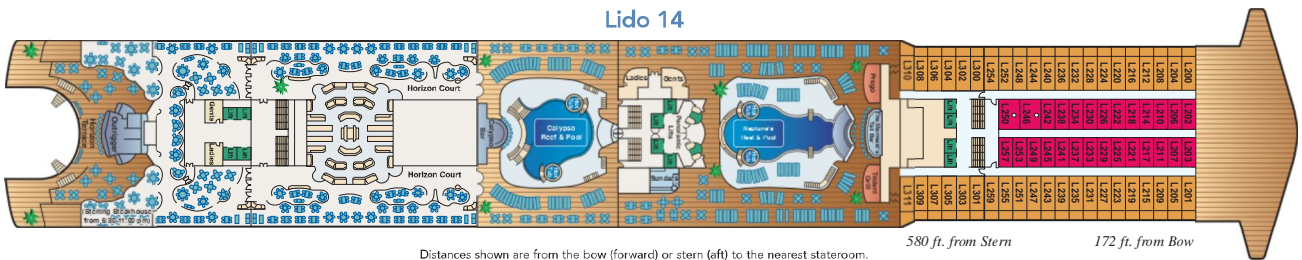

DIAMOND PRINCESS DECK PLANS

← AFT

FORWARD →

Sky 17/18

Sports 16

Sun 15

Lido 14

Distances shown are from the bow (forward) or stern (aft) to the nearest stateroom.

← AFT

FORWARD →

Aloha 12

11 ft. from Stern

172 ft. from Bow

Baja 11

1 ft. from Stern

172 ft. from Bow

Caribe 10

1 ft. from Stern

1 ft. from Bow

Dolphin 9

20 ft. from Stern

117 ft. from Bow

← AFT

FORWARD →

STATEROOM DESCRIPTION

- GB** BAJA: Grand suite with queen-size bed and balcony
- OS** BAJA: Owner's suite with balcony
- PH** CARIBE: Penthouse suite with balcony
- PS** ALOHA, BAJA, CARIBE: Premium suite with balcony
- VS** DOLPHIN, EMERALD: Vista suite with balcony
- XS** DOLPHIN: Family suite; interconnecting staterooms with balcony
- AB** DOLPHIN: Mini-suite with balcony
- AC** DOLPHIN: Mini-suite with balcony
- AD** EMERALD: Mini-suite with balcony
- AE** DOLPHIN: Mini-suite with balcony
- SB** CARIBE, LIDO: Balcony two lower beds
- BB** ALOHA, CARIBE, DOLPHIN, EMERALD: Balcony two lower beds
- BC** ALOHA, BAJA: Balcony two lower beds
- BD** BAJA: Balcony two lower beds
- BE** BAJA: Balcony two lower beds
- CE** BAJA, CARIBE: Deluxe oceanview two lower beds
- DD** EMERALD: Oceanview two lower beds
- PE** PLAZA: Oceanview two lower beds
- FE** PLAZA: Oceanview two lower beds
- DE** EMERALD: Oceanview two lower beds (partially obstructed view)
- FE** CARIBE, EMERALD: Oceanview two lower beds (obstructed view)
- TE** EMERALD: Oceanview two lower beds (obstructed view)
- CE** EMERALD: Oceanview two lower beds (obstructed view)
- OE** EMERALD: Oceanview two lower beds (obstructed view)
- HE** EMERALD: Oceanview two lower beds (obstructed view)
- IB** ALOHA, LIDO: Interior two lower beds
- IB** ALOHA, BAJA: Interior two lower beds
- IB** BAJA, CARIBE: Interior two lower beds
- IB** CARIBE, DOLPHIN, EMERALD: Interior two lower beds
- IB** PLAZA: Interior two lower beds
- IB** PLAZA: Interior two lower beds
- IB** PLAZA: Interior two lower beds