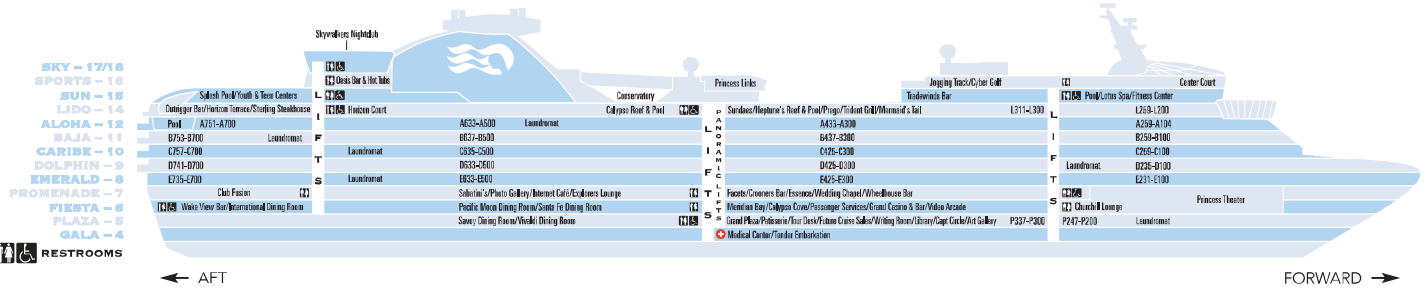

DIAMOND PRINCESS DECK PLANS

← AFT

FORWARD →

Sky 17/18

Sports 16

Sun 15

Lido 14

Distances shown are from the bow (forward) or stern (aft) to the nearest stateroom.

← AFT

FORWARD →

Aloha 12

11 ft. from Stern

172 ft. from Bow

Baja 11

1 ft. from Stern

172 ft. from Bow

STATEROOM DESCRIPTION

- GB** BAJA: Grand suite with queen-size bed and balcony
- OS** BAJA: Owner's suite with balcony
- PH** CARIBE: Penthouse suite with balcony
- PS** ALOHA, BAJA, CARIBE: Premium suite with balcony
- VS** DOLPHIN, EMERALD: Vista suite with balcony
- XS** DOLPHIN: Family suite; interconnecting staterooms with balcony
- AB** DOLPHIN: Mini-suite with balcony
- AC** DOLPHIN: Mini-suite with balcony
- AD** EMERALD: Mini-suite with balcony
- AE** DOLPHIN: Mini-suite with balcony
- SB** CARIBE, LIDO: Balcony two lower beds
- BB** ALOHA, CARIBE, DOLPHIN, EMERALD: Balcony two lower beds
- BC** ALOHA, BAJA: Balcony two lower beds
- BD** BAJA: Balcony two lower beds
- BE** BAJA: Balcony two lower beds
- CE** BAJA, CARIBE: Deluxe oceanview two lower beds
- DD** EMERALD: Oceanview two lower beds
- PE** PLAZA: Oceanview two lower beds
- FE** PLAZA: Oceanview two lower beds
- DE** EMERALD: Oceanview two lower beds (partially obstructed view)
- FE** CARIBE, EMERALD: Oceanview two lower beds (obstructed view)
- TE** EMERALD: Oceanview two lower beds (obstructed view)
- CE** EMERALD: Oceanview two lower beds (obstructed view)
- OE** EMERALD: Oceanview two lower beds (obstructed view)
- HE** EMERALD: Oceanview two lower beds (obstructed view)
- IB** ALOHA, LIDO: Interior two lower beds
- IB** ALOHA, BAJA: Interior two lower beds
- IB** BAJA, CARIBE: Interior two lower beds
- IB** CARIBE, DOLPHIN, EMERALD: Interior two lower beds
- IB** PLAZA: Interior two lower beds
- IB** PLAZA: Interior two lower beds
- IB** PLAZA: Interior two lower beds