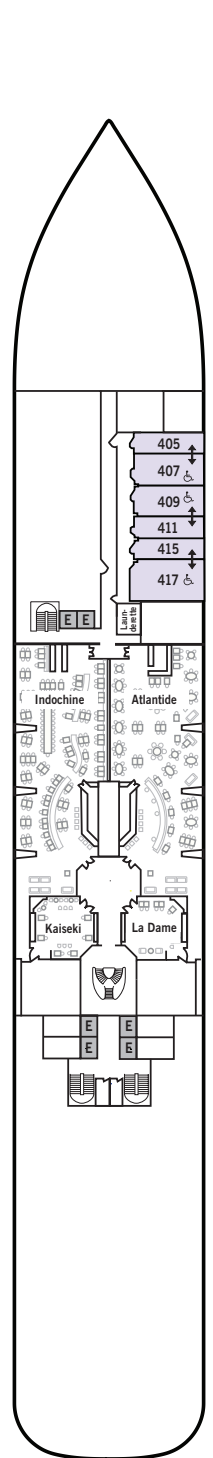

SILVER MUSE – Deck Plans

DECK 4
Atlantide
Indochine
Kaiseki
La Dame
by Relais & Châteaux

DECK 5
Reception/
Guest Relations
Shore Concierge
Dolce Vita
Venetian Lounge
Cruise Consultant

DECK 6
Zagara Beauty Spa
Fitness Centre

DECK 7
La Terrazza
Silver Note
Casino

DECK 8
Connoisseur's Corner
Boutique
Arts Café
Conference/
Card Room

DECK 9
Panorama Lounge
Activities Room &
Outdoor Area

DECK 10
Pool Deck
Pool Bar
The Grill
Whirlpool Area

SPECIFICATIONS

- Crew 417
- Officers European
- Guests 596
- Tonnage 40,700
- Length 698 Feet / 212.8 Metres
- Width 86 Feet / 27 Metres
- Speed 19.8 Knots
- Passenger Decks 8
- 3rd Guest Capacity ▲
- Connecting Suites ↑↓
- Wheelchair Accessible Suites ♿
407, 409, 417, 931
- Built 2017
- Registry Bahamas