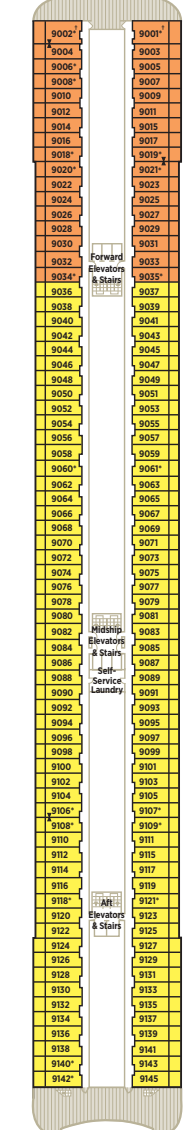

SUN DECK 13

- Crystal Life Fitness
- Crystal Life Salon
- Crystal Life Spa
- Sun Deck
- Wimbledon Court

LIDO DECK 12

- Marketplace & Churrascaria
- Palm Court
- Scoops Ice Cream Bar
- Seahorse Pool
- Silk Kitchen & Bar
- Sunset Bar
- Trident Grill
- Waves & Fantasia

PENTHOUSE DECK 11

- Guest room categories CP, PS & PH
- Self-Service Laundry

PENTHOUSE DECK 10

- Guest room categories SP, PH, SH, P1 & P2
- Self-Service Laundry

SEABREEZE DECK 9

- Guest room categories A1 & A2
- Self-Service Laundry

HORIZON DECK 8

- Guest room categories B1, B2 & B3
- Self-Service Laundry
- Shuffleboard Courts

PROMENADE DECK 7

- Bridge Lounge
- Computer University@Sea
- Guest room categories C1, C2 & C3
- Library
- Prego
- Self-Service Laundry
- The Studio
- The Vintage Room
- Umi Uma & Sushi Bar
- Shuffleboard

SH: 10001, 10002, 10005 and 10006: slight limited view
B2: slight limited view
C3: slight limited view

SPECIFICATIONS

GUEST CAPACITY	980
PER GUEST STAFF RATIO67
GROSS REGISTERED TONS	68,870
LENGTH	820 FT. (250 M.)
WIDTH	105.6 FT. (32.2 M.)
DRAFT	24.9 FT. (7.6 M.)
CRUISING SPEED	MAX 20KMH
TOTAL CREW	655