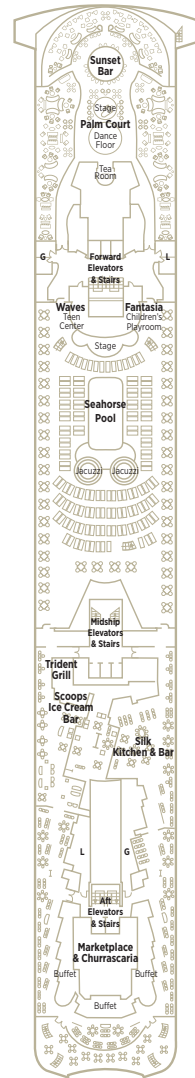

SUN DECK 13

- Crystal Life Fitness
- Crystal Life Salon
- Crystal Life Spa
- Sun Deck
- Wimbledon Court

LIDO DECK 12

- Marketplace & Churrascaria
- Palm Court
- Scoops Ice Cream Bar
- Seahorse Pool
- Silk Kitchen & Bar
- Sunset Bar
- Trident Grill
- Waves & Fantasia

PENTHOUSE DECK 11

- Guest room categories CP, PS & PH
- Self-Service Laundry

PENTHOUSE DECK 10

- Guest room categories SP, PH, SH, P1 & P2
- Self-Service Laundry

SEABREEZE DECK 9

- Guest room categories A1 & A2
- Self-Service Laundry

HORIZON DECK 8

- Guest room categories B1, B2 & B3
- Self-Service Laundry
- Shuffleboard Courts

PROMENADE DECK 7

- Bridge Lounge
- Computer University@Sea
- Guest room categories C1, C2 & C3
- Library
- Prego
- Self-Service Laundry
- The Studio
- The Vintage Room
- Umi Uma & Sushi Bar
- Shuffleboard

TIFFANY DECK 6

- Apropos
- Atrium
- Avenue Saloon
- Connoisseur Club
- Crystal Collection
- Crystal Images
- Facets
- Galaxy Lounge
- Golf Driving Nets
- Hollywood Theatre
- Pulse
- Putting Green
- Stardust Club
- Table Tennis
- The Bistro
- Resorts World at Sea Casino
- VIP Casino