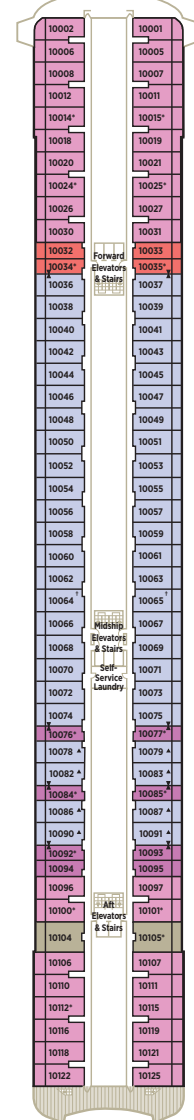

SUN DECK 13

- Crystal Life Fitness
- Crystal Life Salon
- Crystal Life Spa
- Sun Deck
- Wimbledon Court

LIDO DECK 12

- Marketplace & Churrascaria
- Palm Court
- Scoops Ice Cream Bar
- Seahorse Pool
- Silk Kitchen & Bar
- Sunset Bar
- Trident Grill
- Waves & Fantasia

PENTHOUSE DECK 11

- Guest room categories CP, PS & PH
- Self-Service Laundry

PENTHOUSE DECK 10

- Guest room categories SP, PH, SH, P1 & P2
- Self-Service Laundry

SEABREEZE DECK 9

- Guest room categories A1 & A2
- Self-Service Laundry

HORIZON DECK 8

- Guest room categories B1, B2 & B3
- Self-Service Laundry
- Shuffleboard Courts

PROMENADE DECK 7

- Bridge Lounge
- Computer University@Sea
- Guest room categories C1, C2 & C3
- Library
- Prego
- Self-Service Laundry
- The Studio
- The Vintage Room
- Umi Uma & Sushi Bar
- Shuffleboard

SH: 10001, 10002, 10005 and 10006: slight limited view
B2: slight limited view
C3: slight limited view

SPECIFICATIONS

GUEST CAPACITY	980
PER GUEST STAFF RATIO67
GROSS REGISTERED TONS	68,870
LENGTH	820 FT. (250 M.)
WIDTH	105.6 FT. (32.2 M.)
DRAFT	24.9 FT. (7.6 M.)
CRUISING SPEED	MAX 20KMH
TOTAL CREW	655