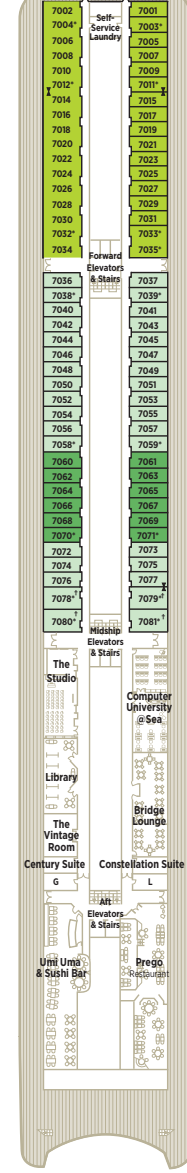

SUN DECK 13

- Crystal Life Fitness
- Crystal Life Salon
- Crystal Life Spa
- Sun Deck
- Wimbledon Court

LIDO DECK 12

- Marketplace & Churrascaria
- Palm Court
- Scoops Ice Cream Bar
- Seahorse Pool
- Silk Kitchen & Bar
- Sunset Bar
- Trident Grill
- Waves & Fantasia

PENTHOUSE DECK 11

- Guest room categories CP, PS & PH
- Self-Service Laundry

PENTHOUSE DECK 10

- Guest room categories SP, PH, SH, P1 & P2
- Self-Service Laundry

SEABREEZE DECK 9

- Guest room categories A1 & A2
- Self-Service Laundry

HORIZON DECK 8

- Guest room categories B1, B2 & B3
- Self-Service Laundry
- Shuffleboard Courts

PROMENADE DECK 7

- Bridge Lounge
- Computer University@Sea
- Guest room categories C1, C2 & C3
- Library
- Prego
- Self-Service Laundry
- The Studio
- The Vintage Room
- Umi Uma & Sushi Bar
- Shuffleboard

SH: 10001, 10002, 10005 and 10006: slight limited view
B2: slight limited view
C3: slight limited view

SPECIFICATIONS

GUEST CAPACITY	980
PER GUEST STAFF RATIO67
GROSS REGISTERED TONS	68,870
LENGTH	820 FT. (250 M.)
WIDTH	105.6 FT. (32.2 M.)
DRAFT	24.9 FT. (7.6 M.)
CRUISING SPEED	MAX 20KMH
TOTAL CREW	655