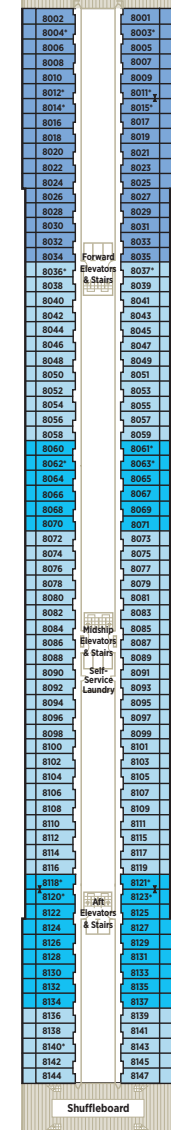

PENTHOUSE DECK 11

- Guest room categories CP, PS & PH
- Self-Service Laundry

PENTHOUSE DECK 10

- Guest room categories SP, PH, SH, P1 & P2
- Self-Service Laundry

SEABREEZE DECK 9

- Guest room categories A1 & A2
- Self-Service Laundry

HORIZON DECK 8

- Guest room categories B1, B2 & B3
- Self-Service Laundry
- Shuffleboard Courts

PROMENADE DECK 7

- Bridge Lounge
- Computer University@Sea
- Guest room categories C1, C2 & C3
- Library
- Prego
- Self-Service Laundry
- The Studio
- The Vintage Room
- Umi Uma & Sushi Bar
- Shuffleboard

TIFFANY DECK 6

- Apropos
- Atrium
- Avenue Saloon
- Connoisseur Club
- Crystal Collection
- Crystal Images
- Facets
- Galaxy Lounge
- Golf Driving Nets
- Hollywood Theatre
- Pulse
- Putting Green
- Stardust Club
- Table Tennis
- The Bistro
- Resorts World at Sea Casino
- VIP Casino

SH: 10001, 10002, 10005 and 10006: slight limited view
B2: slight limited view
C3: slight limited view

SPECIFICATIONS

GUEST CAPACITY	980
PER GUEST STAFF RATIO67
GROSS REGISTERED TONS	68,870
LENGTH	820 FT. (250 M.)
WIDTH	105.6 FT. (32.2 M.)
DRAFT	24.9 FT. (7.6 M.)
CRUISING SPEED	MAX 20KMH
TOTAL CREW	655