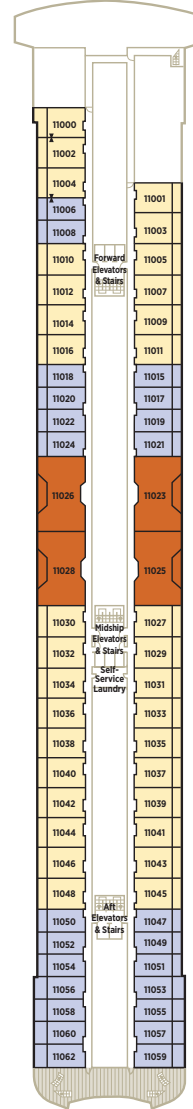

SUN DECK 13

- Crystal Life Fitness
- Crystal Life Salon
- Crystal Life Spa
- Sun Deck
- Wimbledon Court

LIDO DECK 12

- Marketplace & Churrascaria
- Palm Court
- Scoops Ice Cream Bar
- Seahorse Pool
- Silk Kitchen & Bar
- Sunset Bar
- Trident Grill
- Waves & Fantasia

PENTHOUSE DECK 11

- Guest room categories CP, PS & PH
- Self-Service Laundry

PENTHOUSE DECK 10

- Guest room categories SP, PH, SH, P1 & P2
- Self-Service Laundry

SEABREEZE DECK 9

- Guest room categories A1 & A2
- Self-Service Laundry

HORIZON DECK 8

- Guest room categories B1, B2 & B3
- Self-Service Laundry
- Shuffleboard Courts

PROMENADE DECK 7

- Bridge Lounge
- Computer University@Sea
- Guest room categories C1, C2 & C3
- Library
- Prego
- Self-Service Laundry
- The Studio
- The Vintage Room
- Umi Uma & Sushi Bar
- Shuffleboard

SH: 10001, 10002, 10005 and 10006: slight limited view
B2: slight limited view
C3: slight limited view

SPECIFICATIONS

GUEST CAPACITY	980
PER GUEST STAFF RATIO67
GROSS REGISTERED TONS	68,870
LENGTH	820 FT. (250 M.)
WIDTH	105.6 FT. (32.2 M.)
DRAFT	24.9 FT. (7.6 M.)
CRUISING SPEED	MAX 20KMH
TOTAL CREW	655