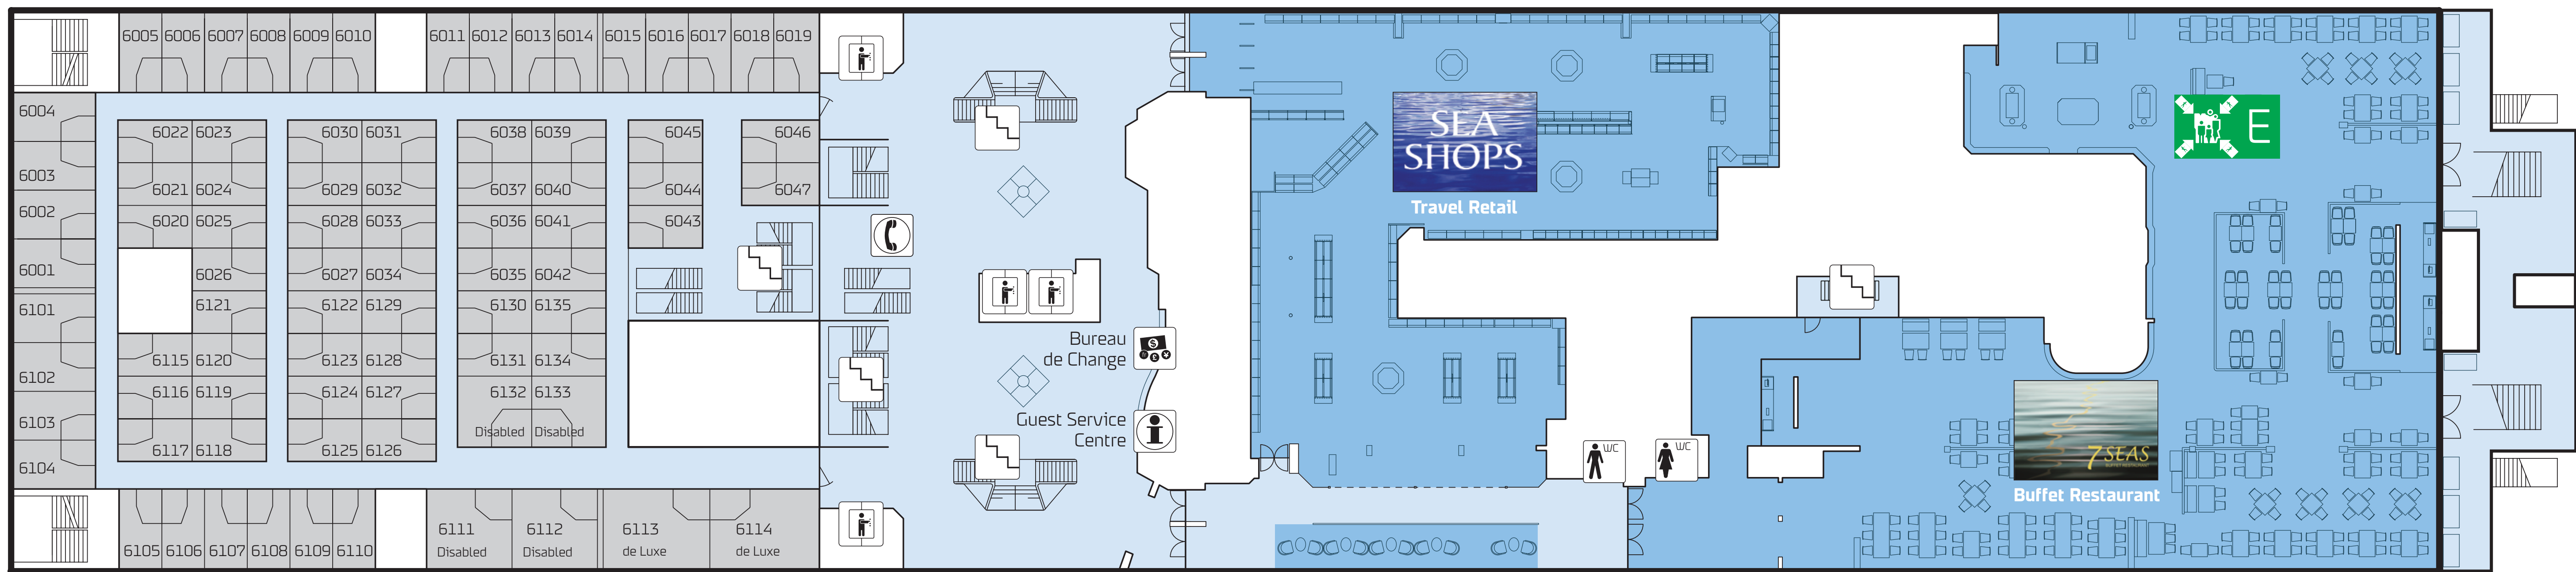

PRINCESS SEAWAYS

DECK 11

DECK 9

DECK 8

DECK 7

PRINCESS SEAWAYS

DECK 6

DECK 5

DECK 4

DECK 2

PRINCESS SEAWAYS

● You are here / U bent hier

● Designated smoking areas / Rokersruimtes

CABINS

Deck 9:	9001-9114
Deck 8:	8001-8140
Deck 7:	7001-7148
Deck 6:	6001-6135
Deck 5:	5001- 5516
Deck 4:	4001- 4516
Deck 2:	2014- 2315

RESTAURANTS & CAFÉS

Deck 7:	Explorers Steakhouse	
	Blue Riband à la Carte Restaurant	
	Bake-n Coffee Self Service	
Deck 6:	7 Seas Buffet Restaurant	

BARS

Deck 11:	Sky Bar Outside Deck Bar	
Deck 8:	Columbus Club Nightclub	
	Navigators Bar Lounge Bar	
Deck 7:	Compass Bar	

ENTERTAINMENT & FACILITIES

Deck 8:	Casino	
	Cinema Lounge	
Deck 7:	Kidz' Club Children's Place	
Deck 6:	Sea Shops Travel Retail / Perfumery	