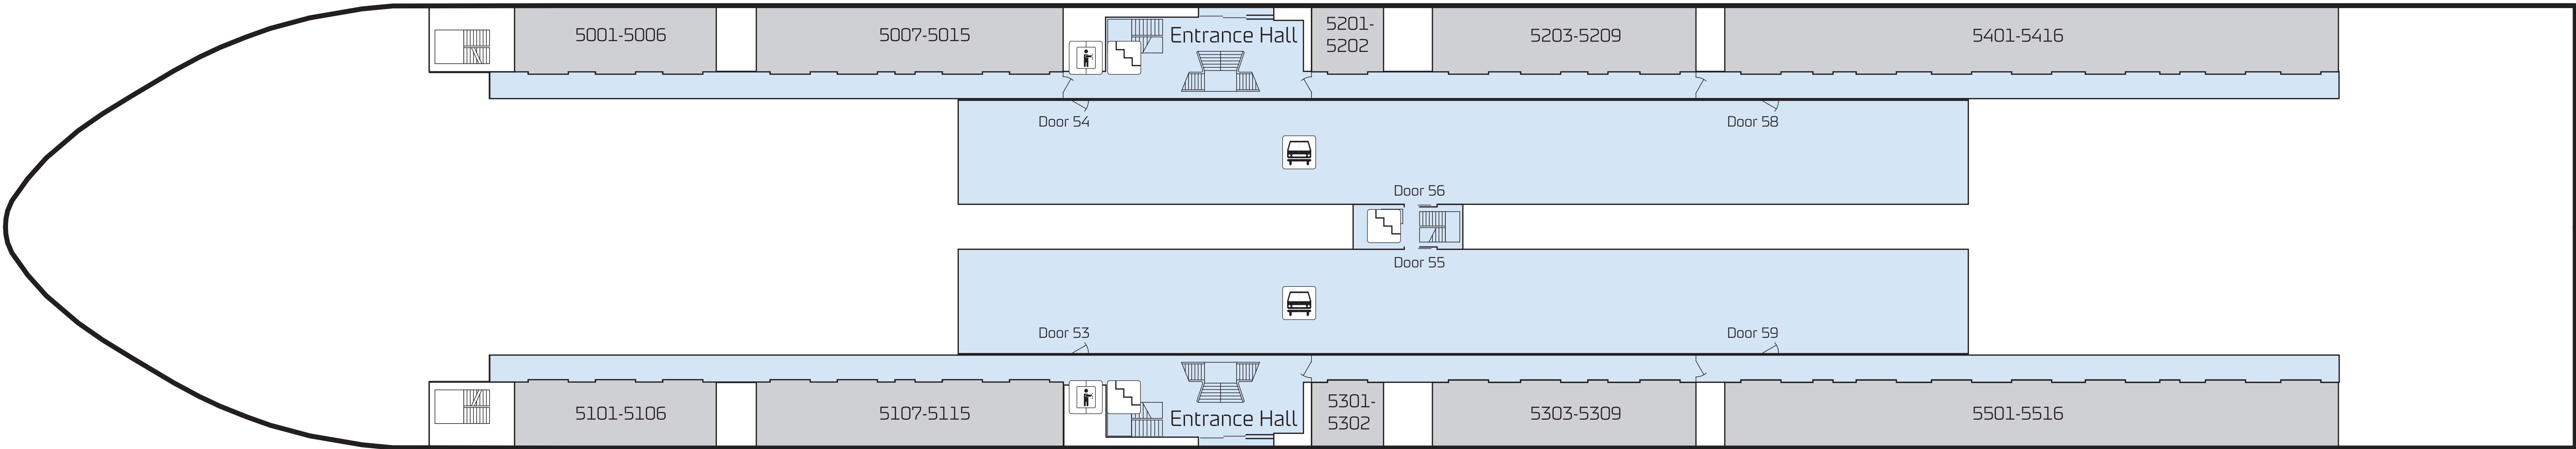

PRINCESS SEAWAYS

DECK 11

DECK 9

DECK 8

DECK 7

PRINCESS SEAWAYS

DECK 6

DECK 5

DECK 4

DECK 2

PRINCESS SEAWAYS

● You are here / U bent hier

● Designated smoking areas / Rokersruimtes

CABINS

Deck 9:	9001-9114
Deck 8:	8001-8140
Deck 7:	7001-7148
Deck 6:	6001-6135
Deck 5:	5001- 5516
Deck 4:	4001- 4516
Deck 2:	2014- 2315