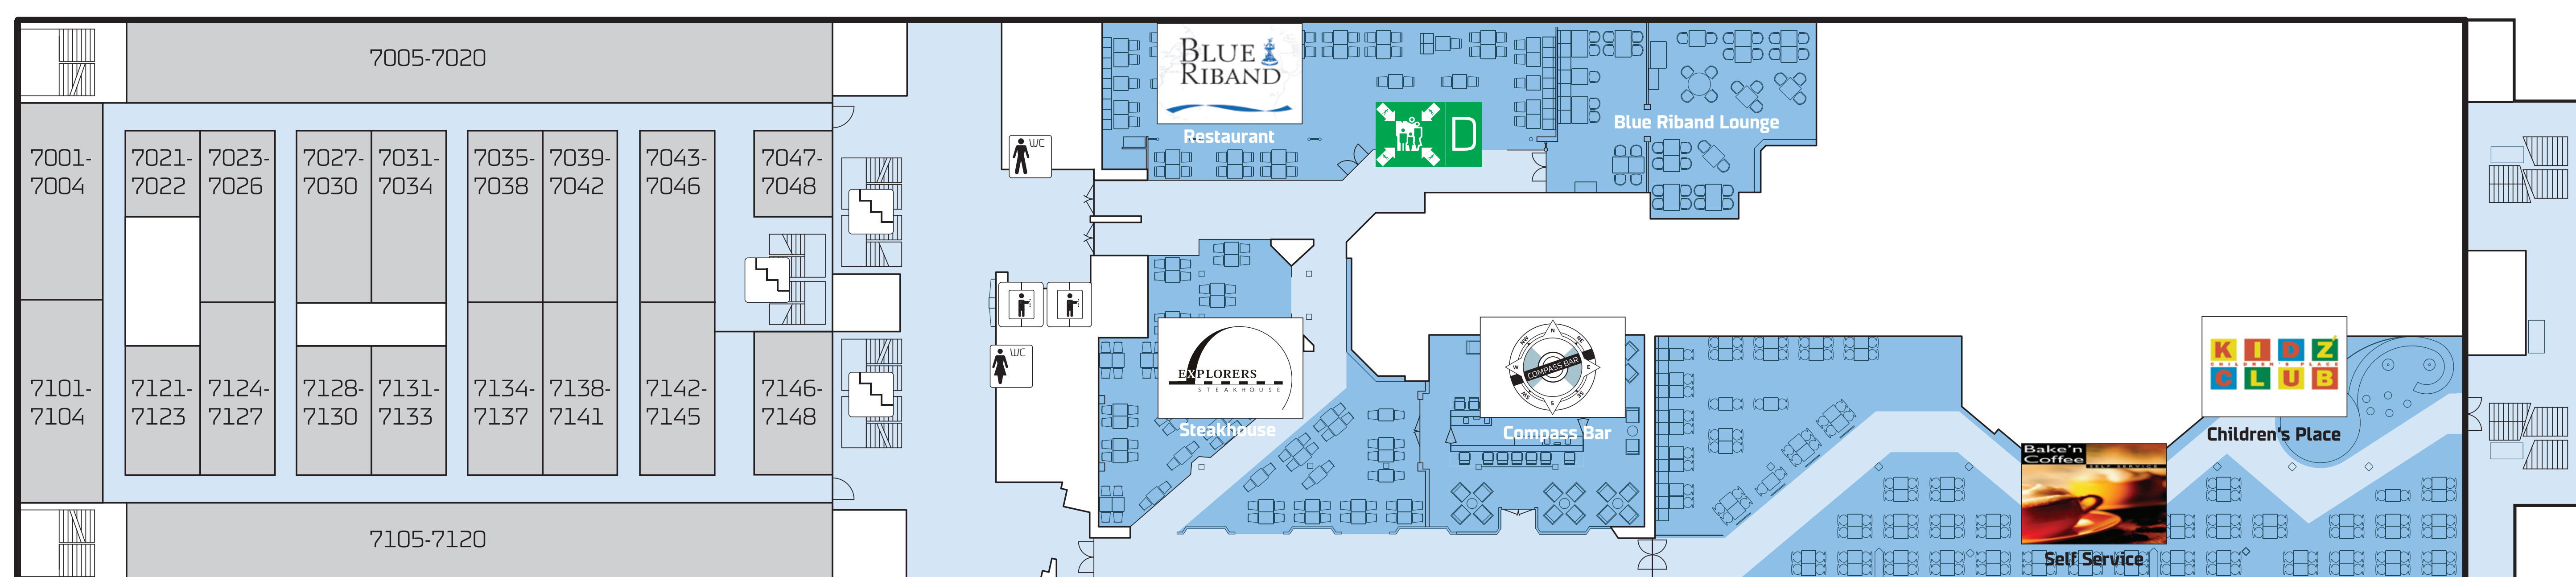

PRINCESS SEAWAYS

DECK 11

DECK 9

DECK 8

DECK 7

PRINCESS SEAWAYS

DECK 6

DECK 5

DECK 4

DECK 2

PRINCESS SEAWAYS

● You are here / U bent hier

● Designated smoking areas / Rokersruimtes

CABINS

Deck 9:	9001-9114
Deck 8:	8001-8140
Deck 7:	7001-7148
Deck 6:	6001-6135
Deck 5:	5001- 5516
Deck 4:	4001- 4516
Deck 2:	2014- 2315

RESTAURANTS & CAFÉS

Deck 7:	Explorers Steakhouse	
	Blue Riband à la Carte Restaurant	
	Bake-n Coffee Self Service	
Deck 6:	7 Seas Buffet Restaurant	

BARS

Deck 11:	Sky Bar Outside Deck Bar	
Deck 8:	Columbus Club Nightclub	
	Navigators Bar Lounge Bar	
Deck 7:	Compass Bar	

ENTERTAINMENT & FACILITIES

Deck 8:	Casino	
	Cinema Lounge	
Deck 7:	Kidz' Club Children's Place	
Deck 6:	Sea Shops Travel Retail / Perfumery	