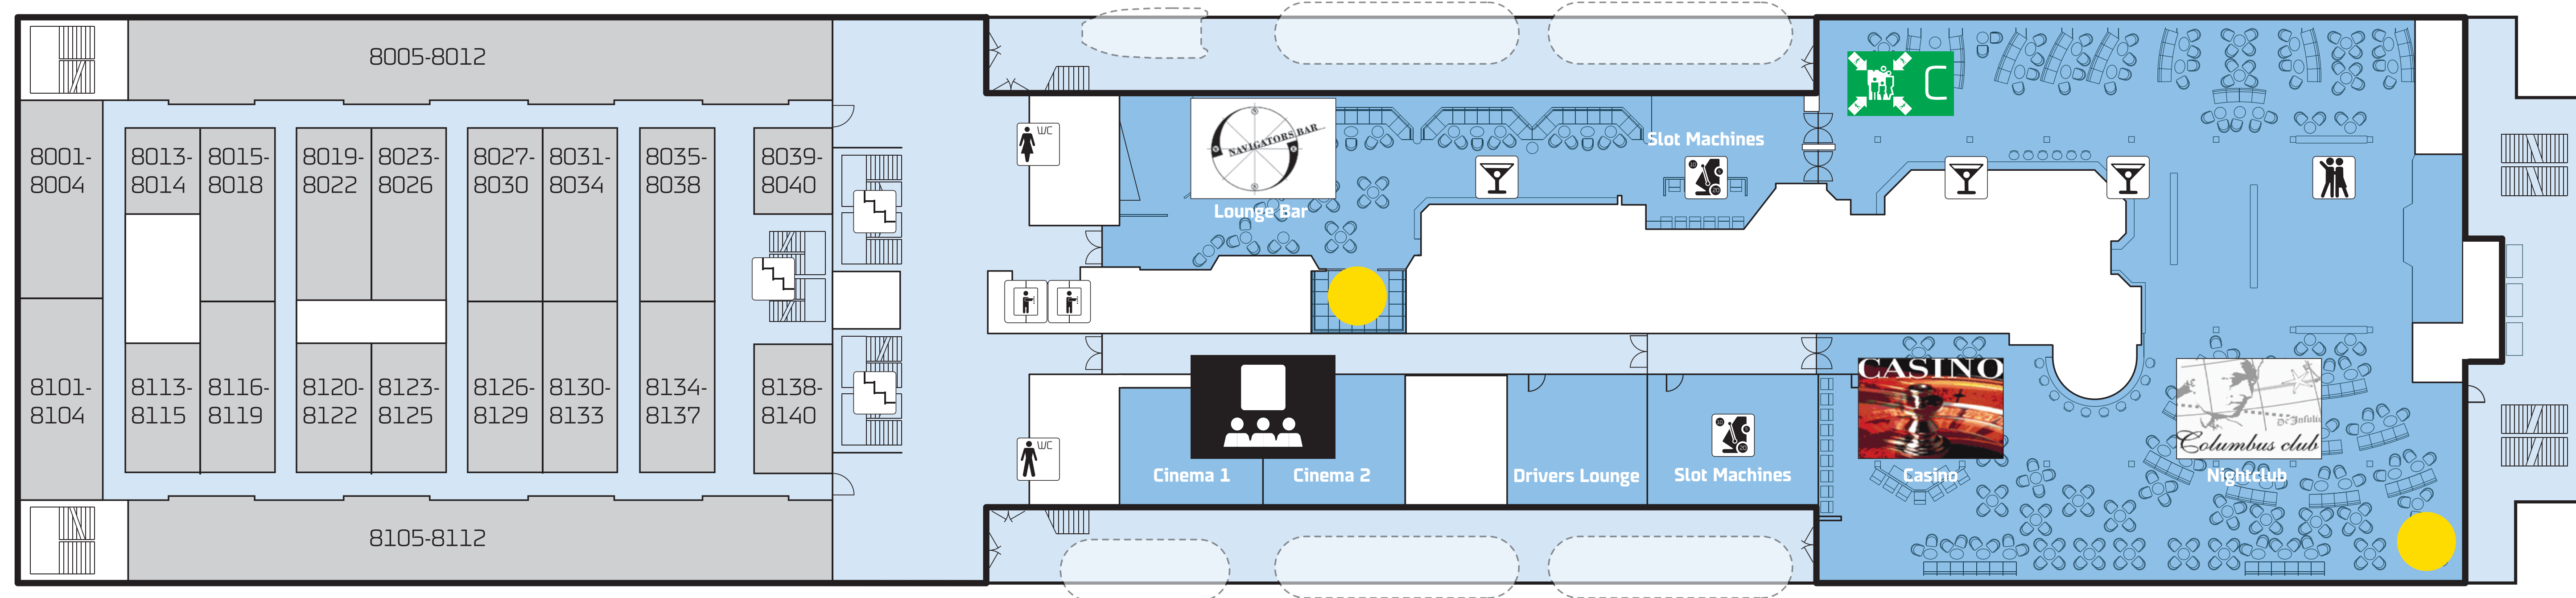

PRINCESS SEAWAYS

DECK 11

DECK 9

DECK 8

DECK 7

PRINCESS SEAWAYS

DECK 6

DECK 5

DECK 4

DECK 2

PRINCESS SEAWAYS

● You are here / U bent hier

● Designated smoking areas / Rokersruimtes

CABINS

Deck 9:	9001-9114
Deck 8:	8001-8140
Deck 7:	7001-7148
Deck 6:	6001-6135
Deck 5:	5001- 5516
Deck 4:	4001- 4516
Deck 2:	2014- 2315

RESTAURANTS & CAFÉS

Deck 7:	Explorers Steakhouse	
	Blue Riband à la Carte Restaurant	
	Bake-n Coffee Self Service	
Deck 6:	7 Seas Buffet Restaurant	

BARS

Deck 11:	Sky Bar Outside Deck Bar	
Deck 8:	Columbus Club Nightclub	
	Navigators Bar Lounge Bar	
Deck 7:	Compass Bar	

ENTERTAINMENT & FACILITIES

Deck 8:	Casino	
	Cinema Lounge	
Deck 7:	Kidz' Club Children's Place	
Deck 6:	Sea Shops Travel Retail / Perfumery	