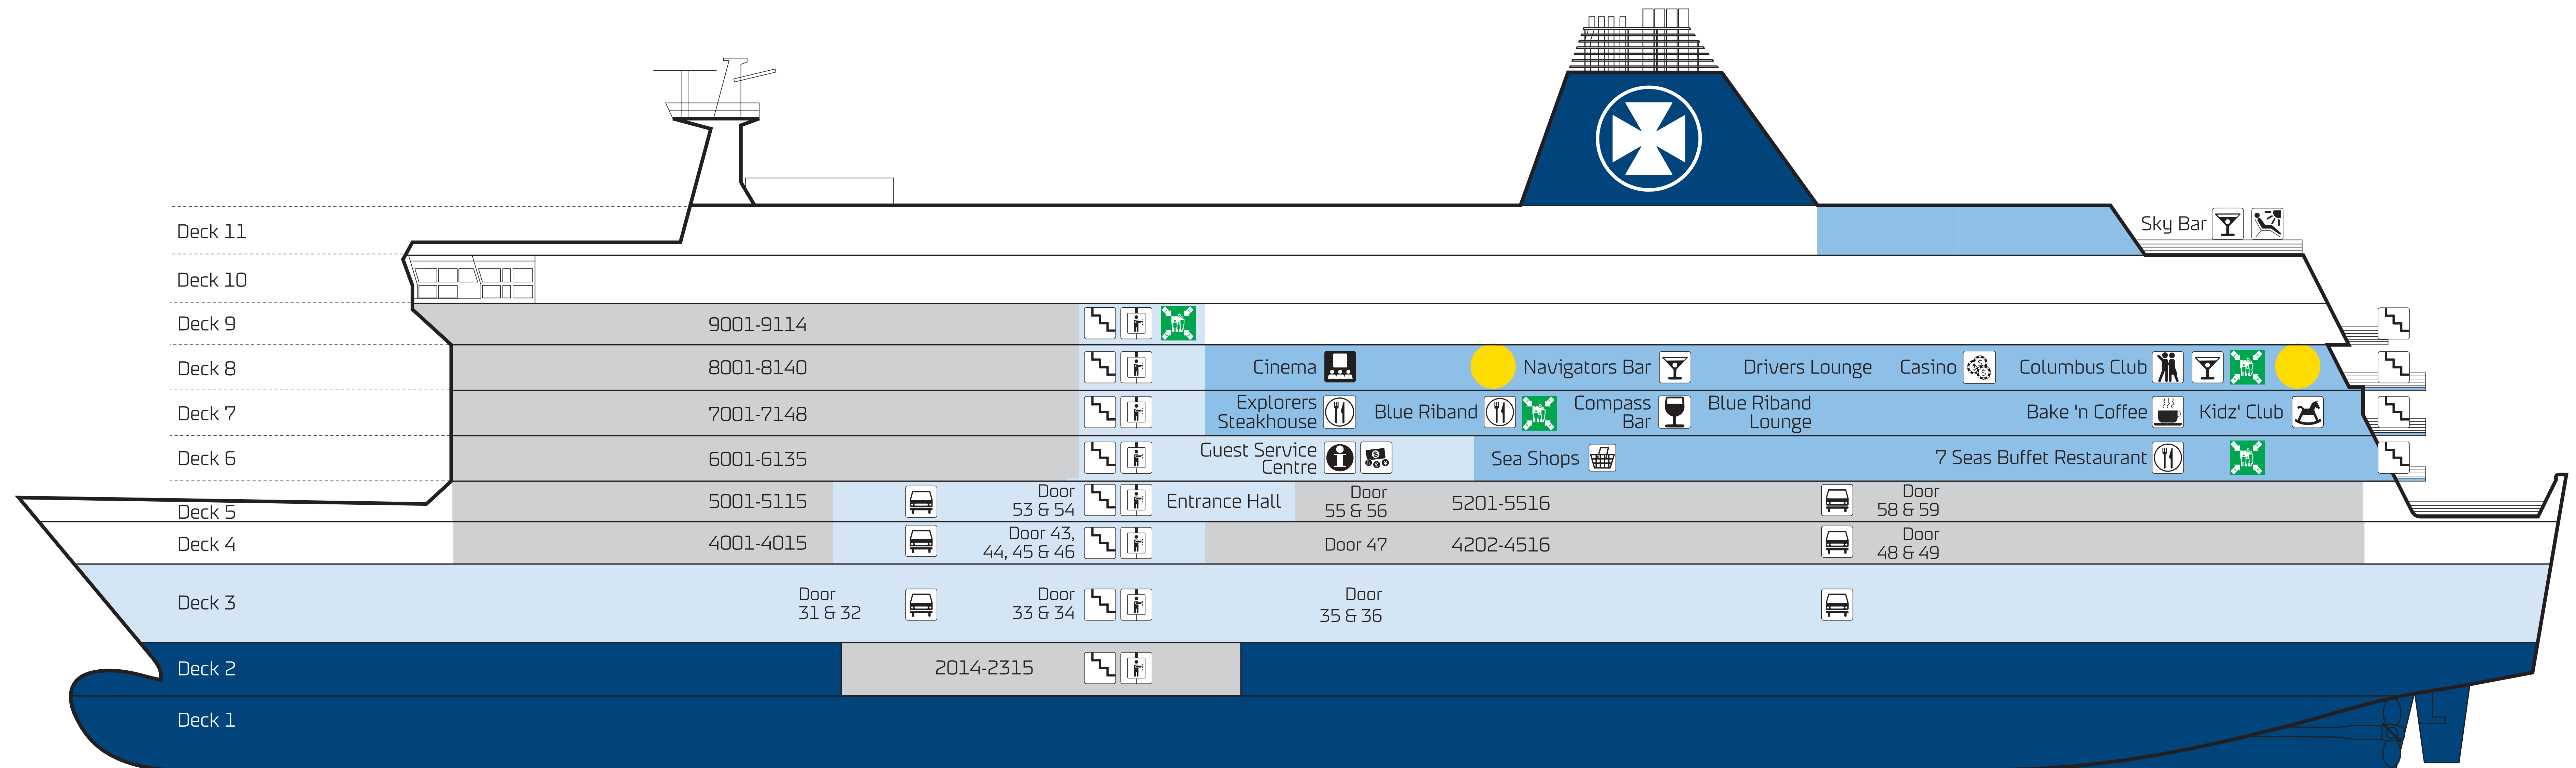

PRINCESS SEAWAYS

DECK 11

DECK 9

DECK 8

DECK 7

PRINCESS SEAWAYS

DECK 6

DECK 5

DECK 4

DECK 2

PRINCESS SEAWAYS

● You are here / U bent hier

● Designated smoking areas / Rokersruimtes

CABINS

Deck 9:	9001-9114
Deck 8:	8001-8140
Deck 7:	7001-7148
Deck 6:	6001-6135
Deck 5:	5001- 5516
Deck 4:	4001- 4516
Deck 2:	2014- 2315

RESTAURANTS & CAFÉS

Deck 7:	Explorers Steakhouse	
	Blue Riband à la Carte Restaurant	
	Bake-n Coffee Self Service	
Deck 6:	7 Seas Buffet Restaurant	

BARS

Deck 11:	Sky Bar Outside Deck Bar	
Deck 8:	Columbus Club Nightclub	
	Navigators Bar Lounge Bar	
Deck 7:	Compass Bar	

ENTERTAINMENT & FACILITIES

Deck 8:	Casino	
	Cinema Lounge	
Deck 7:	Kidz' Club Children's Place	
Deck 6:	Sea Shops Travel Retail / Perfumery	