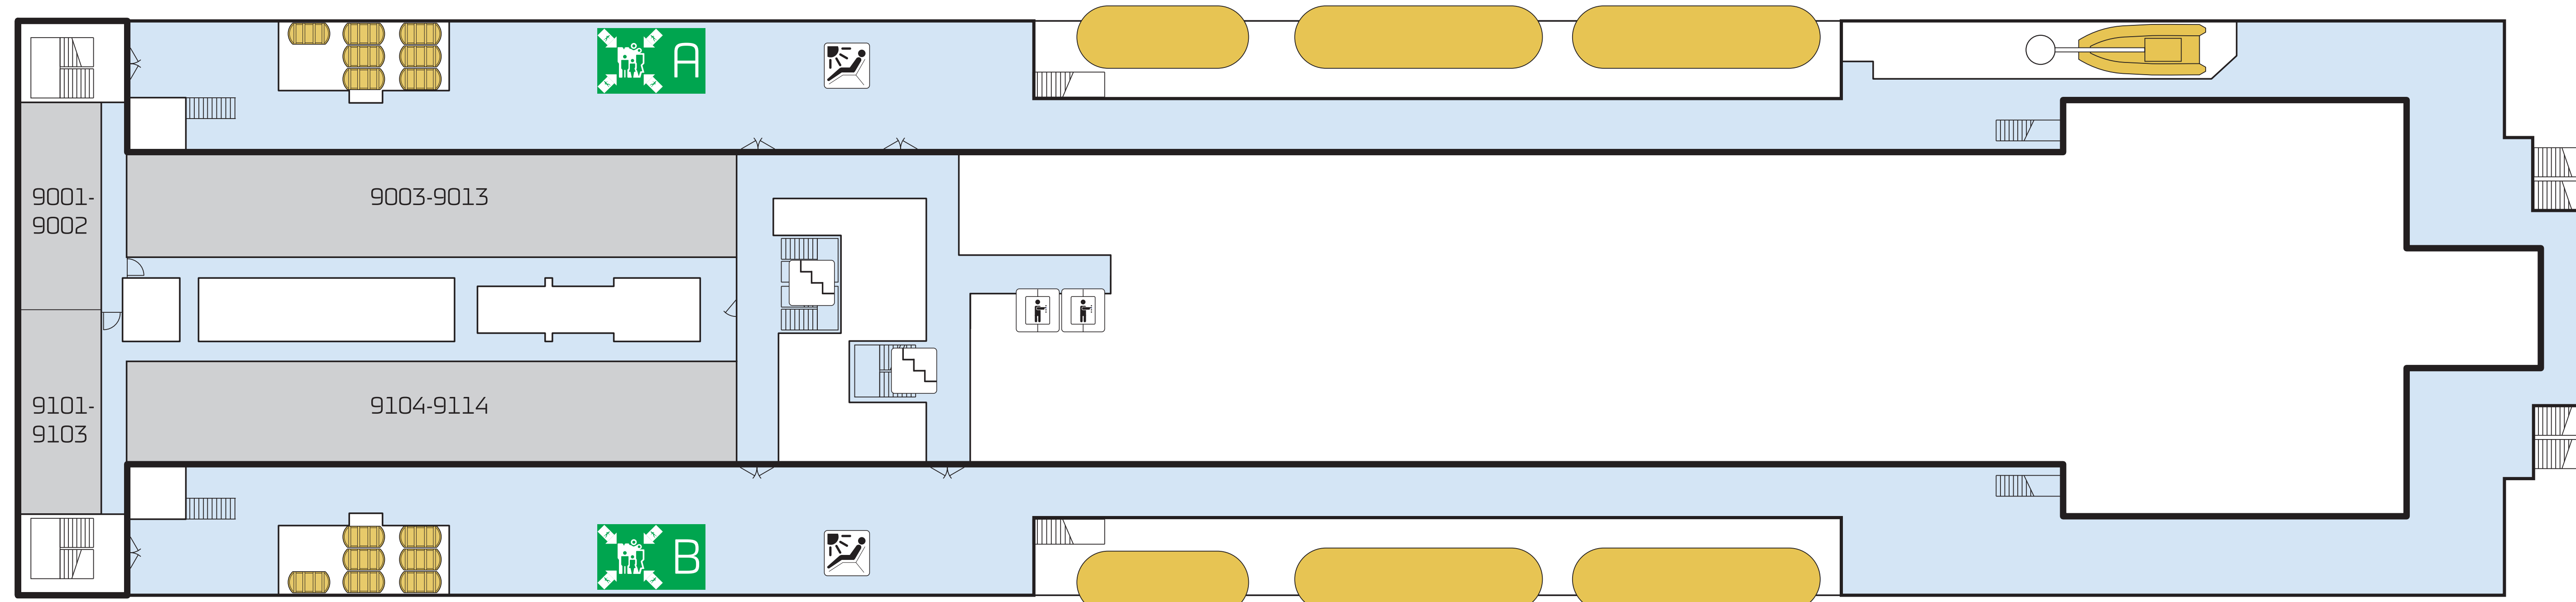

PRINCESS SEAWAYS

DECK 11

DECK 9

DECK 8

DECK 7

PRINCESS SEAWAYS

DECK 6

DECK 5

DECK 4

DECK 2

PRINCESS SEAWAYS

● You are here / U bent hier

● Designated smoking areas / Rokersruimtes

CABINS

Deck 9:	9001-9114
Deck 8:	8001-8140
Deck 7:	7001-7148
Deck 6:	6001-6135
Deck 5:	5001- 5516
Deck 4:	4001- 4516
Deck 2:	2014- 2315

ENTERTAINMENT & FACILITIES

Deck 8:	Casino	
	Cinema Lounge	
Deck 7:	Kidz' Club Children's Place	
Deck 6:	Sea Shops Travel Retail / Perfumery	