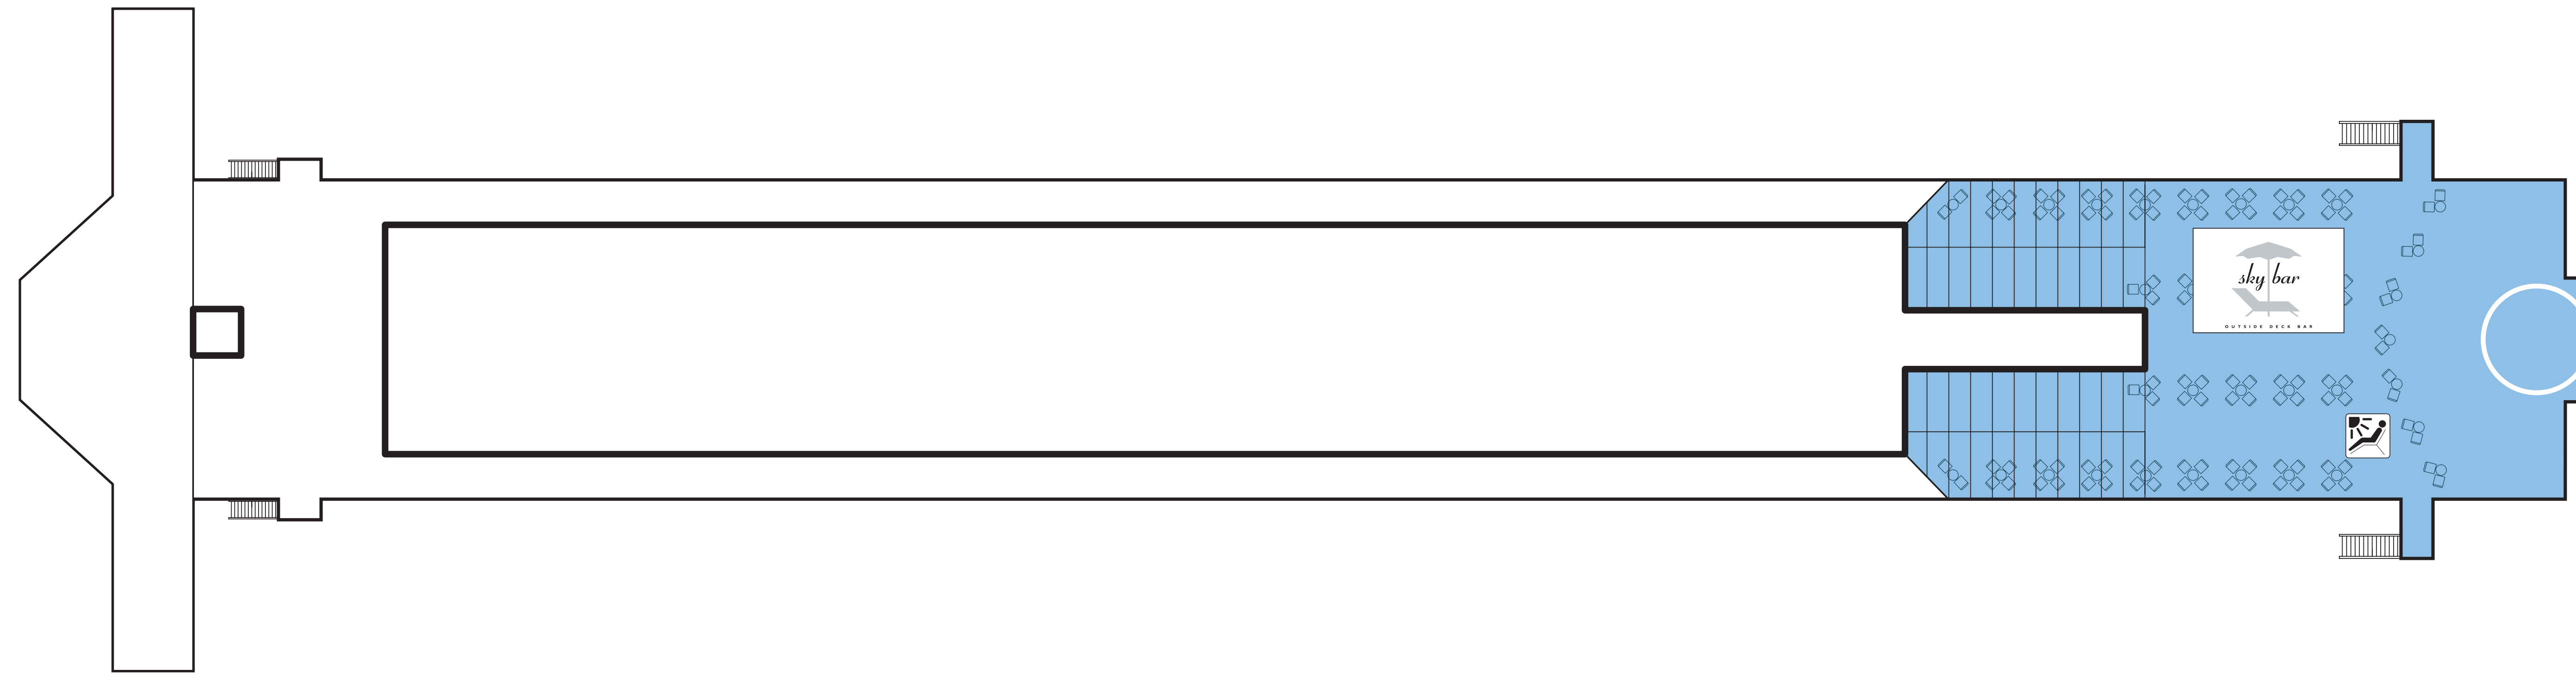

PRINCESS SEAWAYS

DECK 11

DECK 9

DECK 8

DECK 7

PRINCESS SEAWAYS

DECK 6

DECK 5

DECK 4

DECK 2

PRINCESS SEAWAYS

● You are here / U bent hier

● Designated smoking areas / Rokersruimtes

CABINS

Deck 9:	9001-9114
Deck 8:	8001-8140
Deck 7:	7001-7148
Deck 6:	6001-6135
Deck 5:	5001- 5516
Deck 4:	4001- 4516
Deck 2:	2014- 2315

ENTERTAINMENT & FACILITIES

Deck 8:	Casino	
	Cinema Lounge	
Deck 7:	Kidz' Club Children's Place	
Deck 6:	Sea Shops Travel Retail / Perfumery	