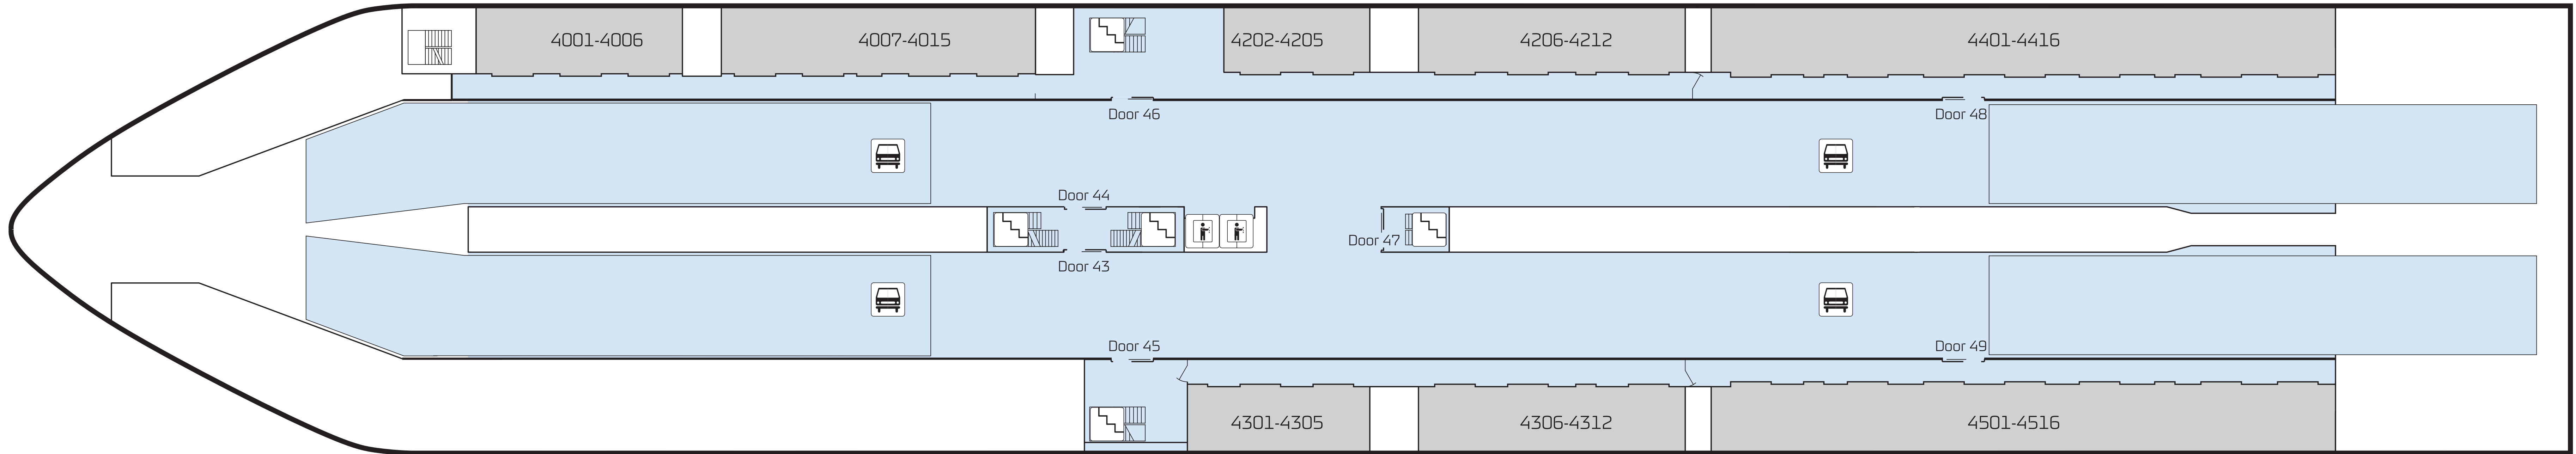

PRINCESS SEAWAYS

DECK 11

DECK 9

DECK 8

DECK 7

PRINCESS SEAWAYS

DECK 6

DECK 5

DECK 4

DECK 2

PRINCESS SEAWAYS

● You are here / U bent hier

● Designated smoking areas / Rokersruimtes

CABINS

Deck 9:	9001-9114
Deck 8:	8001-8140
Deck 7:	7001-7148
Deck 6:	6001-6135
Deck 5:	5001- 5516
Deck 4:	4001- 4516
Deck 2:	2014- 2315