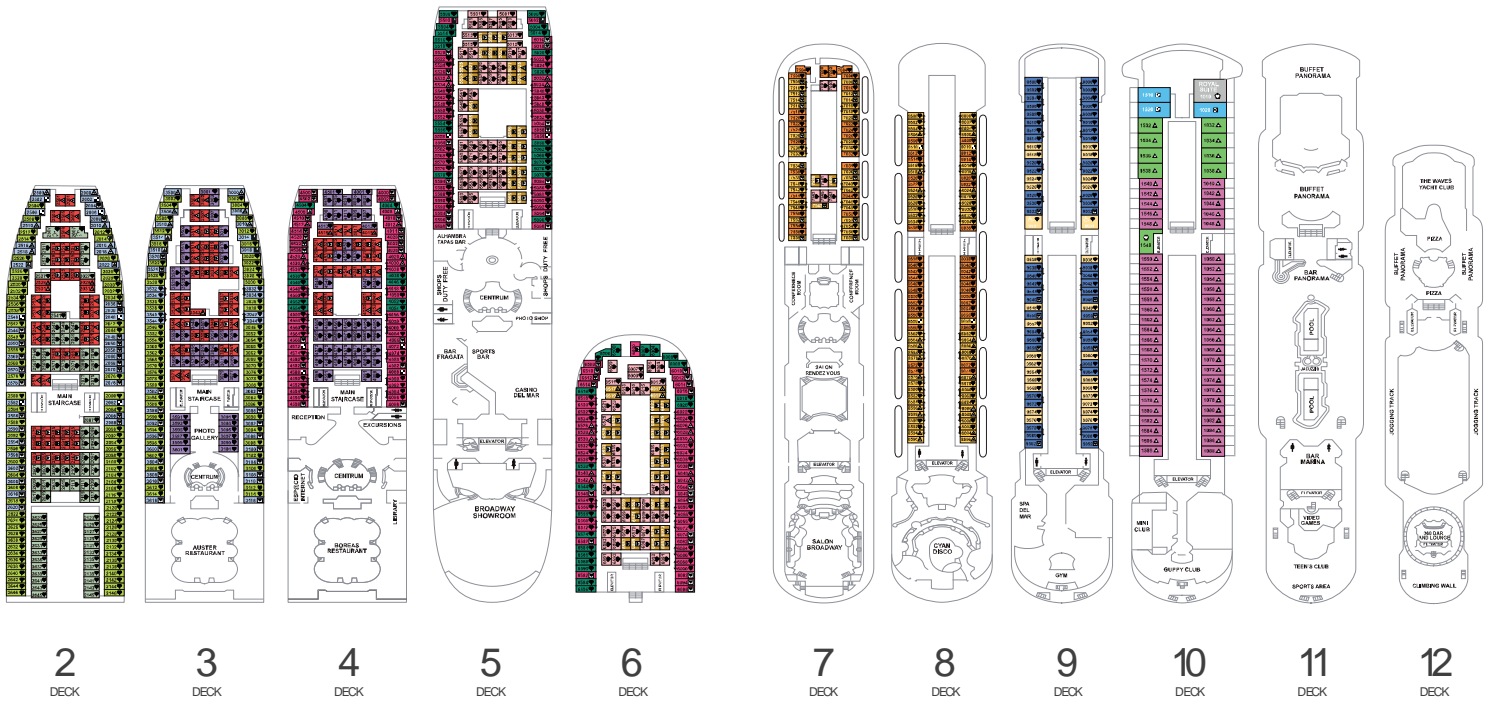

Deckplan

Monarch

Interessante Orte

BASIC SERVICES	LOCATION
Elevators	All Decks
Medical Centre	Deck 1
Photographer	Deck 3
Babysitting	Deck 10
Shops	Deck 5

LEISURE	LOCATION
Outdoor Pool	Deck 12
Hot Pool	Deck 11
Jacuzzi	Deck 11
Climbing Wall	Deck 12
Discos	Deck 8
Gym	Deck 9
Sea SPA	Deck 9
Beauty Salon	Deck 9
Video-Games Room	Deck 11
Casino	Deck 5
Running track	Deck 12
Show hall	Decks 6 & 7

BARS	LOCATION
The Waves	Deck 12
360 Bar & Lounge	Deck 14
Panorama Bar	Deck 11
Maina Bar	Deck 11
Cyan Disco	Deck 8
Salon Rendez-Vous	Deck 7
Fragata Bar	Decks 7 & 5
Sparta Bar	Deck 5
Alhambra Tapas Bar	Deck 5
Casino Bar	Deck 5

AREAS OF INTEREST	LOCATION
3 Conference Rooms	Deck 7
Casino	Deck 5
Internet Centre	Deck 4
Library	Deck 4

RESTAURANTS	LOCATION
The Grill - Teppozza	Deck 12
Business Restaurant	Deck 4
Auster Restaurant	Deck 3
Panorama Buffet	Deck 11
The Waves	Deck 12