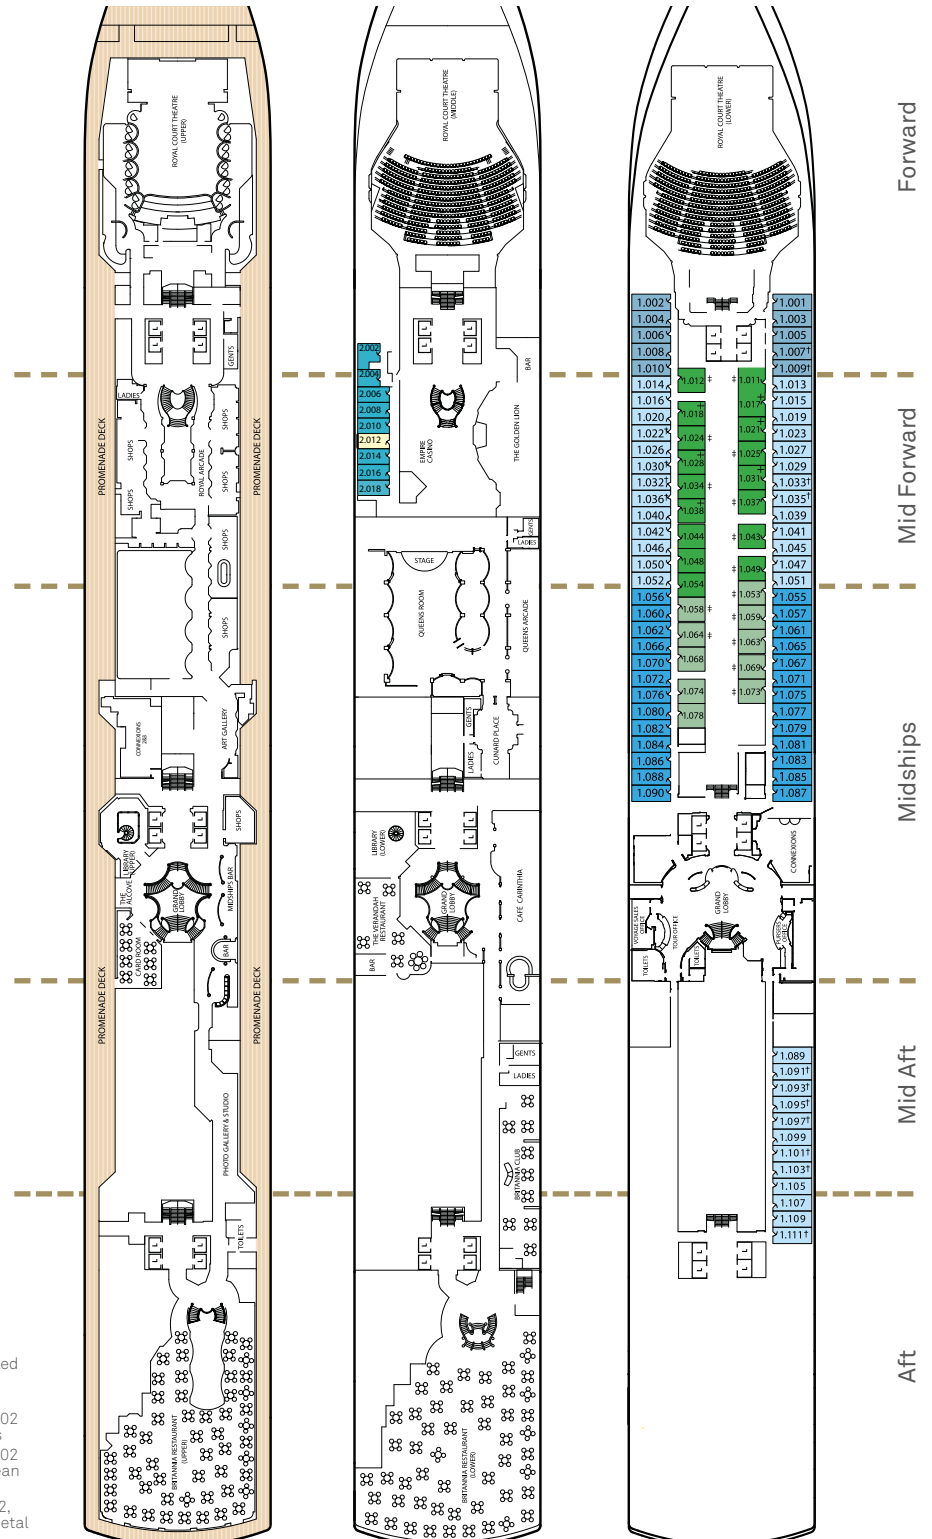

Key to symbols

- L Lift
- † Indicates 2 lower berths and 1 upper berth
- + Indicates 3rd berth is a single sofa bed
- ‡ Indicates 3rd and 4th berth is a single sofa bed and one upper bed
- Staterooms have views obstructed by lifeboats
- × Views partially obstructed by lifeboat mechanism
- ▲ Wheelchair accessible
- Staterooms 7.001 & 7.002 shaded by Bridge Wings
- Staterooms 6.001 & 6.002 have forward facing ocean views
- Staterooms 4.001-4.042, Deck 4 Forward, have metal fronted balconies

Deck 2 (Low)
(Staterooms 2.002-2.018)

Deck 1 (Low)
(Staterooms 1.001-1.111)

Forward

Mid Forward

Midships

Mid Aft

Aft