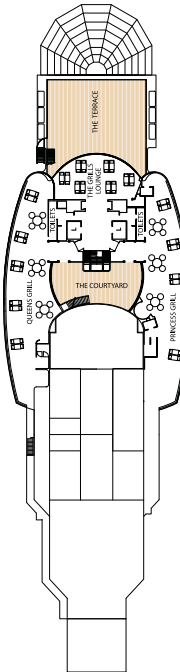

Queen Elizabeth Deck Plans.

Stateroom Category

Grand Suites		
Aft	High Decks 6,7	Q1
Master Suites		
Midships	High Deck 7	Q2
Penthouse		
Midships	High Decks 4,5,6,8	Q3
Midships	High Deck 7	Q4
Queens Suites		
Aft	High Decks 4,5,8	Q5
Forward/Aft	High Decks 4,5,7,8	Q6
Princess Suites		
Midships	High Decks 7,8	P1
Midships/Forward	High Decks 4,5,6	P2
Club Balcony		
Midships	High Deck 8	A1
Midships	High Deck 8	A2
Balcony		
Midships	High Decks 5,6,7	BA
Midships	High Decks 5,6,7,8	BB
Midships	High Decks 4,8	BC
Aft	High Decks 5,6,7	BD
Forward/Aft	High Decks 4,5,6,7,8	BE
Forward	High Decks 4*,8	BF
Balcony (partially obstructed view)*		
Midships	High Deck 5	CA
Midships	High Deck 4, 5	CB
Oceanview		
Midships	Low Deck 1	EB
Midships/Aft	Low Deck 1	EC
Forward	High Deck 6	EF
Forward	Low Deck 1	EF
Oceanview (obstructed view)*		
Midships	High Deck 4	FB
Midships	High Deck 4	FC
Deluxe Inside		
Midships	High Deck 6,8	GA
Midships	Low Deck 1	GB
Midships	Low Deck 1	GC
Standard Inside		
Midships	High Decks 7,8	IA
Aft	High Decks 5,6,7	ID
Forward/Aft	High Decks 4,5,6,8	IE
Forward	High Decks 4,8	IF
Single		
Oceanview	Low Deck 2	KC
Inside	Low Deck 2	LC

Deck 12

Deck 11

Deck 10

Deck 9

Key to symbols

- L Lift
- † Indicates 2 lower berths and 1 upper berth
- + Indicates 3rd berth is a single sofa bed
- ‡ Indicates 3rd and 4th berth is a single sofa bed and one upper bed
- * Staterooms have views obstructed by lifeboats
- × Views partially obstructed by lifeboat mechanism
- ▲ Wheelchair accessible
- Staterooms 7.001 & 7.002 shaded by Bridge Wings
- ◆ Staterooms 6.001 & 6.002 have forward facing ocean views
- Staterooms 4.001-4.042, Deck 4 Forward, have metal fronted balconies

Ship facts

Entered Service: 2010
 Refit: May 2014
 Country of Registry: Bermuda
 Service Speed: 21.7 knots
 Max Speed: 23.7 knots
 Gross Tonnage: 90,900 GRT

Passenger Capacity: 2,081
 No. of Crew: 1,005
 Length Overall: 964.5 feet
 Width: 106 feet
 Draft: 25.9 feet