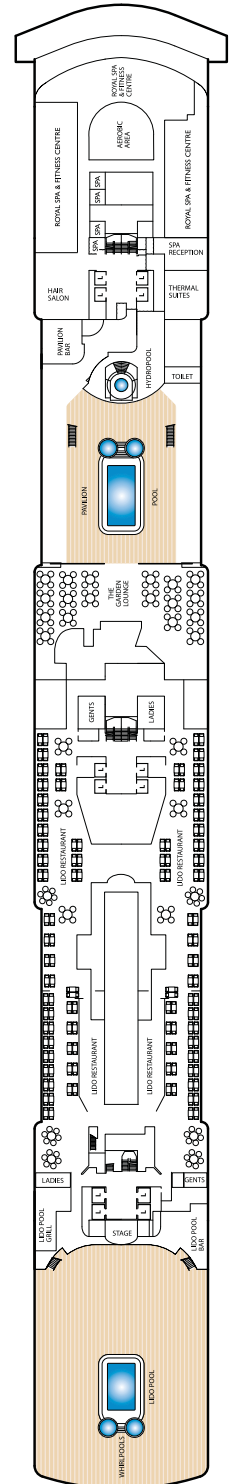

Queen Elizabeth Deck Plans.

Stateroom Category

Grand Suites		
Aft	High Decks 6,7	Q1
Master Suites		
Midships	High Deck 7	Q2
Penthouse		
Midships	High Decks 4,5,6,8	Q3
Midships	High Deck 7	Q4
Queens Suites		
Aft	High Decks 4,5,8	Q5
Forward/Aft	High Decks 4,5,7,8	Q6
Princess Suites		
Midships	High Decks 7,8	P1
Midships/Forward	High Decks 4,5,6	P2
Club Balcony		
Midships	High Deck 8	A1
Midships	High Deck 8	A2
Balcony		
Midships	High Decks 5,6,7	BA
Midships	High Decks 5,6,7,8	BB
Midships	High Decks 4,8	BC
Aft	High Decks 5,6,7	BD
Forward/Aft	High Decks 4,5,6,7,8	BE
Forward	High Decks 4*,8	BF
Balcony (partially obstructed view)*		
Midships	High Deck 5	CA
Midships	High Deck 4, 5	CB
Oceanview		
Midships	Low Deck 1	EB
Midships/Aft	Low Deck 1	EC
Forward	High Deck 6	EF
Forward	Low Deck 1	EF
Oceanview (obstructed view)*		
Midships	High Deck 4	FB
Midships	High Deck 4	FC
Deluxe Inside		
Midships	High Deck 6,8	GA
Midships	Low Deck 1	GB
Midships	Low Deck 1	GC
Standard Inside		
Midships	High Decks 7,8	IA
Aft	High Decks 5,6,7	ID
Forward/Aft	High Decks 4,5,6,8	IE
Forward	High Decks 4,8	IF
Single		
Oceanview	Low Deck 2	KC
Inside	Low Deck 2	LC

Deck 12

Deck 11

Deck 10

Deck 9

Key to symbols

- L Lift
- † Indicates 2 lower berths and 1 upper berth
- + Indicates 3rd berth is a single sofa bed
- ‡ Indicates 3rd and 4th berth is a single sofa bed and one upper bed
- * Staterooms have views obstructed by lifeboats
- × Views partially obstructed by lifeboat mechanism
- ▲ Wheelchair accessible
- Staterooms 7.001 & 7.002 shaded by Bridge Wings
- ◆ Staterooms 6.001 & 6.002 have forward facing ocean views
- Staterooms 4.001-4.042, Deck 4 Forward, have metal fronted balconies

Ship facts

Entered Service: 2010
 Refit: May 2014
 Country of Registry: Bermuda
 Service Speed: 21.7 knots
 Max Speed: 23.7 knots
 Gross Tonnage: 90,900 GRT

Passenger Capacity: 2,081
 No. of Crew: 1,005
 Length Overall: 964.5 feet
 Width: 106 feet
 Draft: 25.9 feet