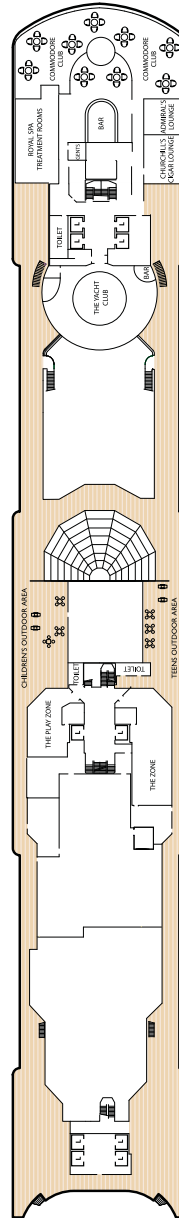

Queen Elizabeth Deck Plans.

Stateroom Category

Grand Suites		
Aft	High Decks 6,7	Q1
Master Suites		
Midships	High Deck 7	Q2
Penthouse		
Midships	High Decks 4,5,6,8	Q3
Midships	High Deck 7	Q4
Queens Suites		
Aft	High Decks 4,5,8	Q5
Forward/Aft	High Decks 4,5,7,8	Q6
Princess Suites		
Midships	High Decks 7,8	P1
Midships/Forward	High Decks 4,5,6	P2
Club Balcony		
Midships	High Deck 8	A1
Midships	High Deck 8	A2
Balcony		
Midships	High Decks 5,6,7	BA
Midships	High Decks 5,6,7,8	BB
Midships	High Decks 4,8	BC
Aft	High Decks 5,6,7	BD
Forward/Aft	High Decks 4,5,6,7,8	BE
Forward	High Decks 4*,8	BF
Balcony (partially obstructed view)*		
Midships	High Deck 5	CA
Midships	High Deck 4, 5	CB
Oceanview		
Midships	Low Deck 1	EB
Midships/Aft	Low Deck 1	EC
Forward	High Deck 6	EF
Forward	Low Deck 1	EF
Oceanview (obstructed view)*		
Midships	High Deck 4	FB
Midships	High Deck 4	FC
Deluxe Inside		
Midships	High Deck 6,8	GA
Midships	Low Deck 1	GB
Midships	Low Deck 1	GC
Standard Inside		
Midships	High Decks 7,8	IA
Aft	High Decks 5,6,7	ID
Forward/Aft	High Decks 4,5,6,8	IE
Forward	High Decks 4,8	IF
Single		
Oceanview	Low Deck 2	KC
Inside	Low Deck 2	LC

Deck 12

Deck 11

Deck 10

Deck 9

Key to symbols

- L Lift
- † Indicates 2 lower berths and 1 upper berth
- + Indicates 3rd berth is a single sofa bed
- ‡ Indicates 3rd and 4th berth is a single sofa bed and one upper bed
- * Staterooms have views obstructed by lifeboats
- × Views partially obstructed by lifeboat mechanism
- ▲ Wheelchair accessible
- Staterooms 7.001 & 7.002 shaded by Bridge Wings
- ◆ Staterooms 6.001 & 6.002 have forward facing ocean views
- Staterooms 4.001-4.042, Deck 4 Forward, have metal fronted balconies

Ship facts

Entered Service: 2010
 Refit: May 2014
 Country of Registry: Bermuda
 Service Speed: 21.7 knots
 Max Speed: 23.7 knots
 Gross Tonnage: 90,900 GRT

Passenger Capacity: 2,081
 No. of Crew: 1,005
 Length Overall: 964.5 feet
 Width: 106 feet
 Draft: 25.9 feet